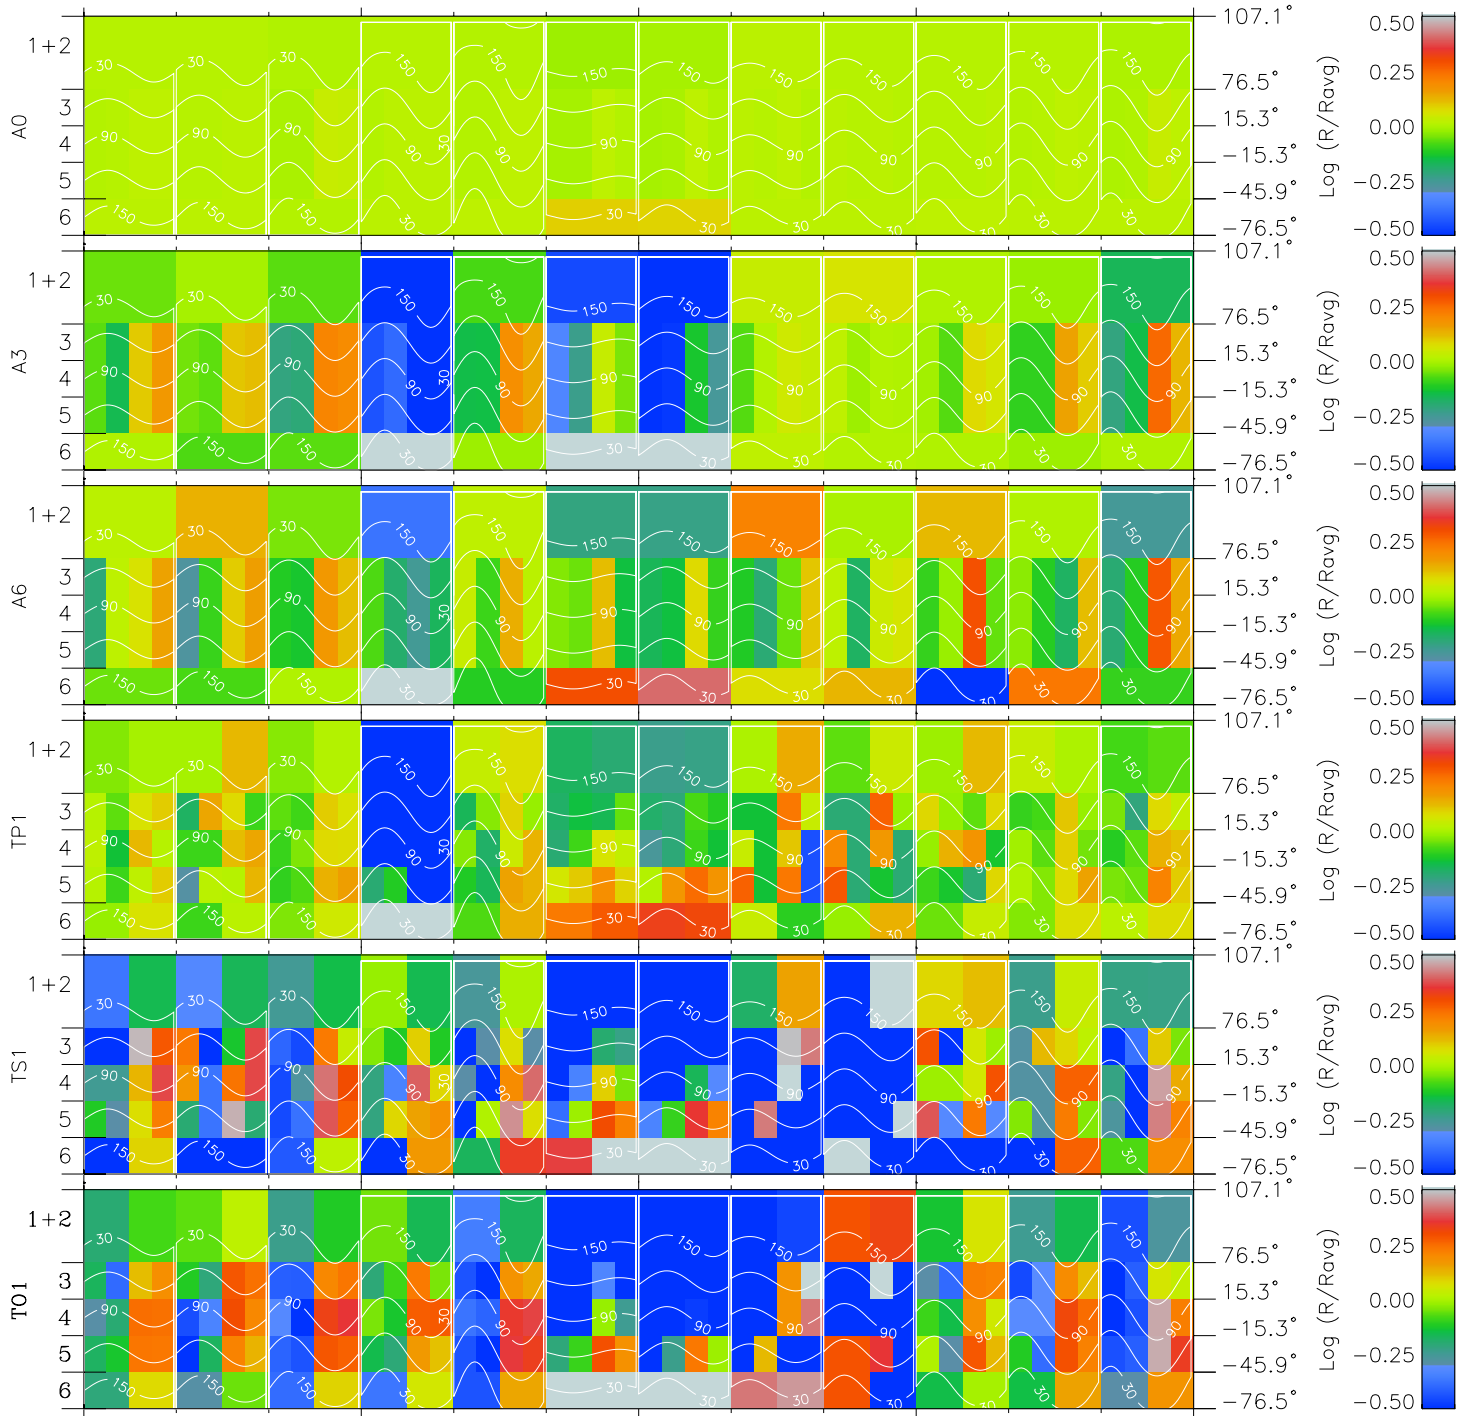

Galileo EPD Real Time All-Sky Anisotropies 97152

Software Version: RTSKY_MEAN V 1.20
 Data Production: 06-03-00
 Plot Production: Sat Sep 15 09:16:10 2001
 Color File: wondr3
 Geofactor File: 1.1

00:00:00 1997-152	152-06	152-12	152-18	00:00:00 1997-153	
+	+	+	+	+	
-94.81	-94.72	-94.62	-94.51	-94.38	X JSE(R _j)
-31.72	-32.21	-32.69	-33.16	-33.63	Y JSE(R _j)
0.42	0.45	0.48	0.51	0.54	Z JSE(R _j)

- ◇ = Jupiter look direction
- = Corotation look direction