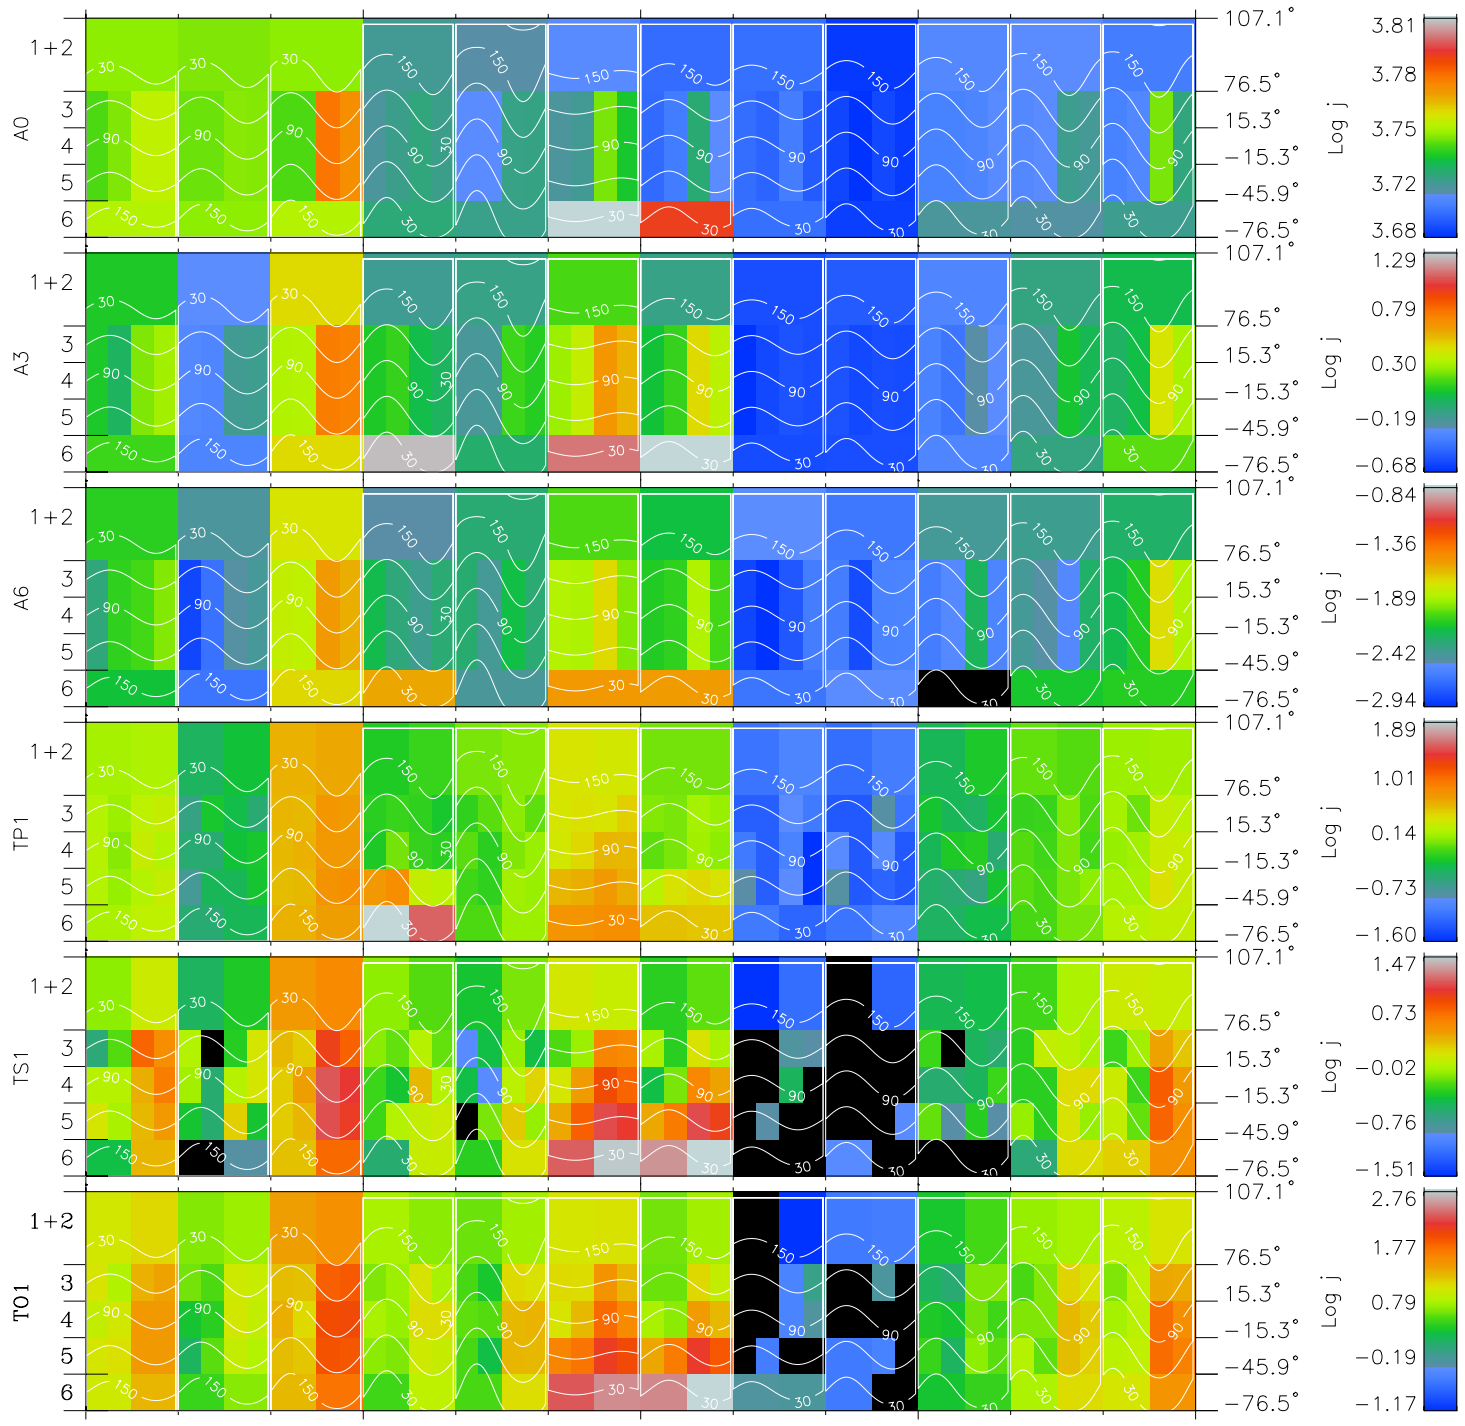

Galileo EPD Real Time All-Sky Anisotropies 97152

Software Version: RTSKY_FLUX V 1.20
 Data Production: 06-03-00
 Plot Production: Sat Sep 15 09:16:24 2001
 Color File: wondr3
 Geofactor File: 1.1

00:00:00 1997-152	152-06	152-12	152-18	00:00:00 1997-153	
+	+	+	+	+	X JSE(R _j)
-94.81	-94.72	-94.62	-94.51	-94.38	Y JSE(R _j)
-31.72	-32.21	-32.69	-33.16	-33.63	Z JSE(R _j)
0.42	0.45	0.48	0.51	0.54	

- ◇ = Jupiter look direction
- = Corotation look direction