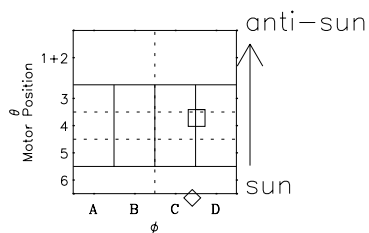

Galileo EPD Real-Time Omni 97152

Software Version: RTLINE_OMNI V 1.20
Data Production: 06-03-00
Plot Production: Sat Sep 15 09:18:05 2001

◇ = Jupiter look direction
□ = Corotation look direction