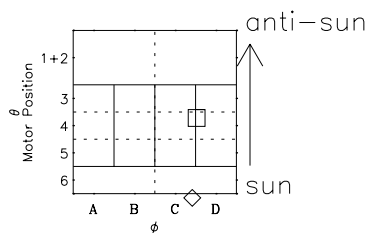

Galileo EPD Real-Time Omni 97152

Software Version: RTLINE_OMNI V 1.20
Data Production: 06-03-00
Plot Production: Sat Sep 15 09:18:04 2001

◇ = Jupiter look direction
□ = Corotation look direction