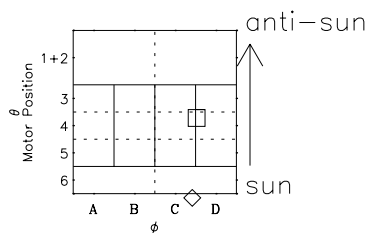

Galileo EPD Real-Time Omni 97152

Software Version: RTLINE_OMNI V 1.20
Data Production: 06-03-00
Plot Production: Sat Sep 15 09:18:04 2001

- ◇ = Jupiter look direction
- = Corotation look direction