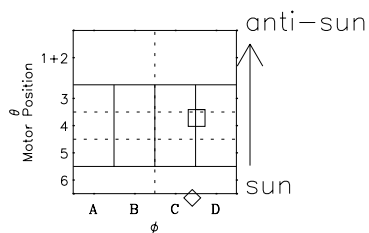

Galileo EPD Real-Time Omni 97152

Software Version: RTLINE_OMNI V 1.20
Data Production: 06-03-00
Plot Production: Sat Sep 15 09:18:03 2001

◇ = Jupiter look direction
□ = Corotation look direction