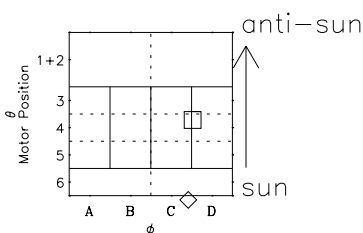

# Galileo EPD Real-Time Six-Sector 97152

Software Version: RTLINE\_R6 V 1.20  
Data Production: 06-03-00  
Plot Production: Sat Sep 15 09:18:13 2001

◇ = Jupiter look direction  
□ = Corotation look direction