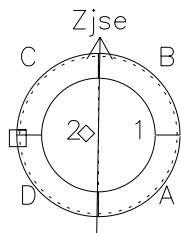

# Galileo EPD Real-Time Six-Sector 97152

Software Version: RTLINE\_R6 V 1.20  
Data Production: 06-03-00  
Plot Production: Sat Sep 15 09:18:13 2001

◇ = Jupiter look direction  
□ = Corotation look direction