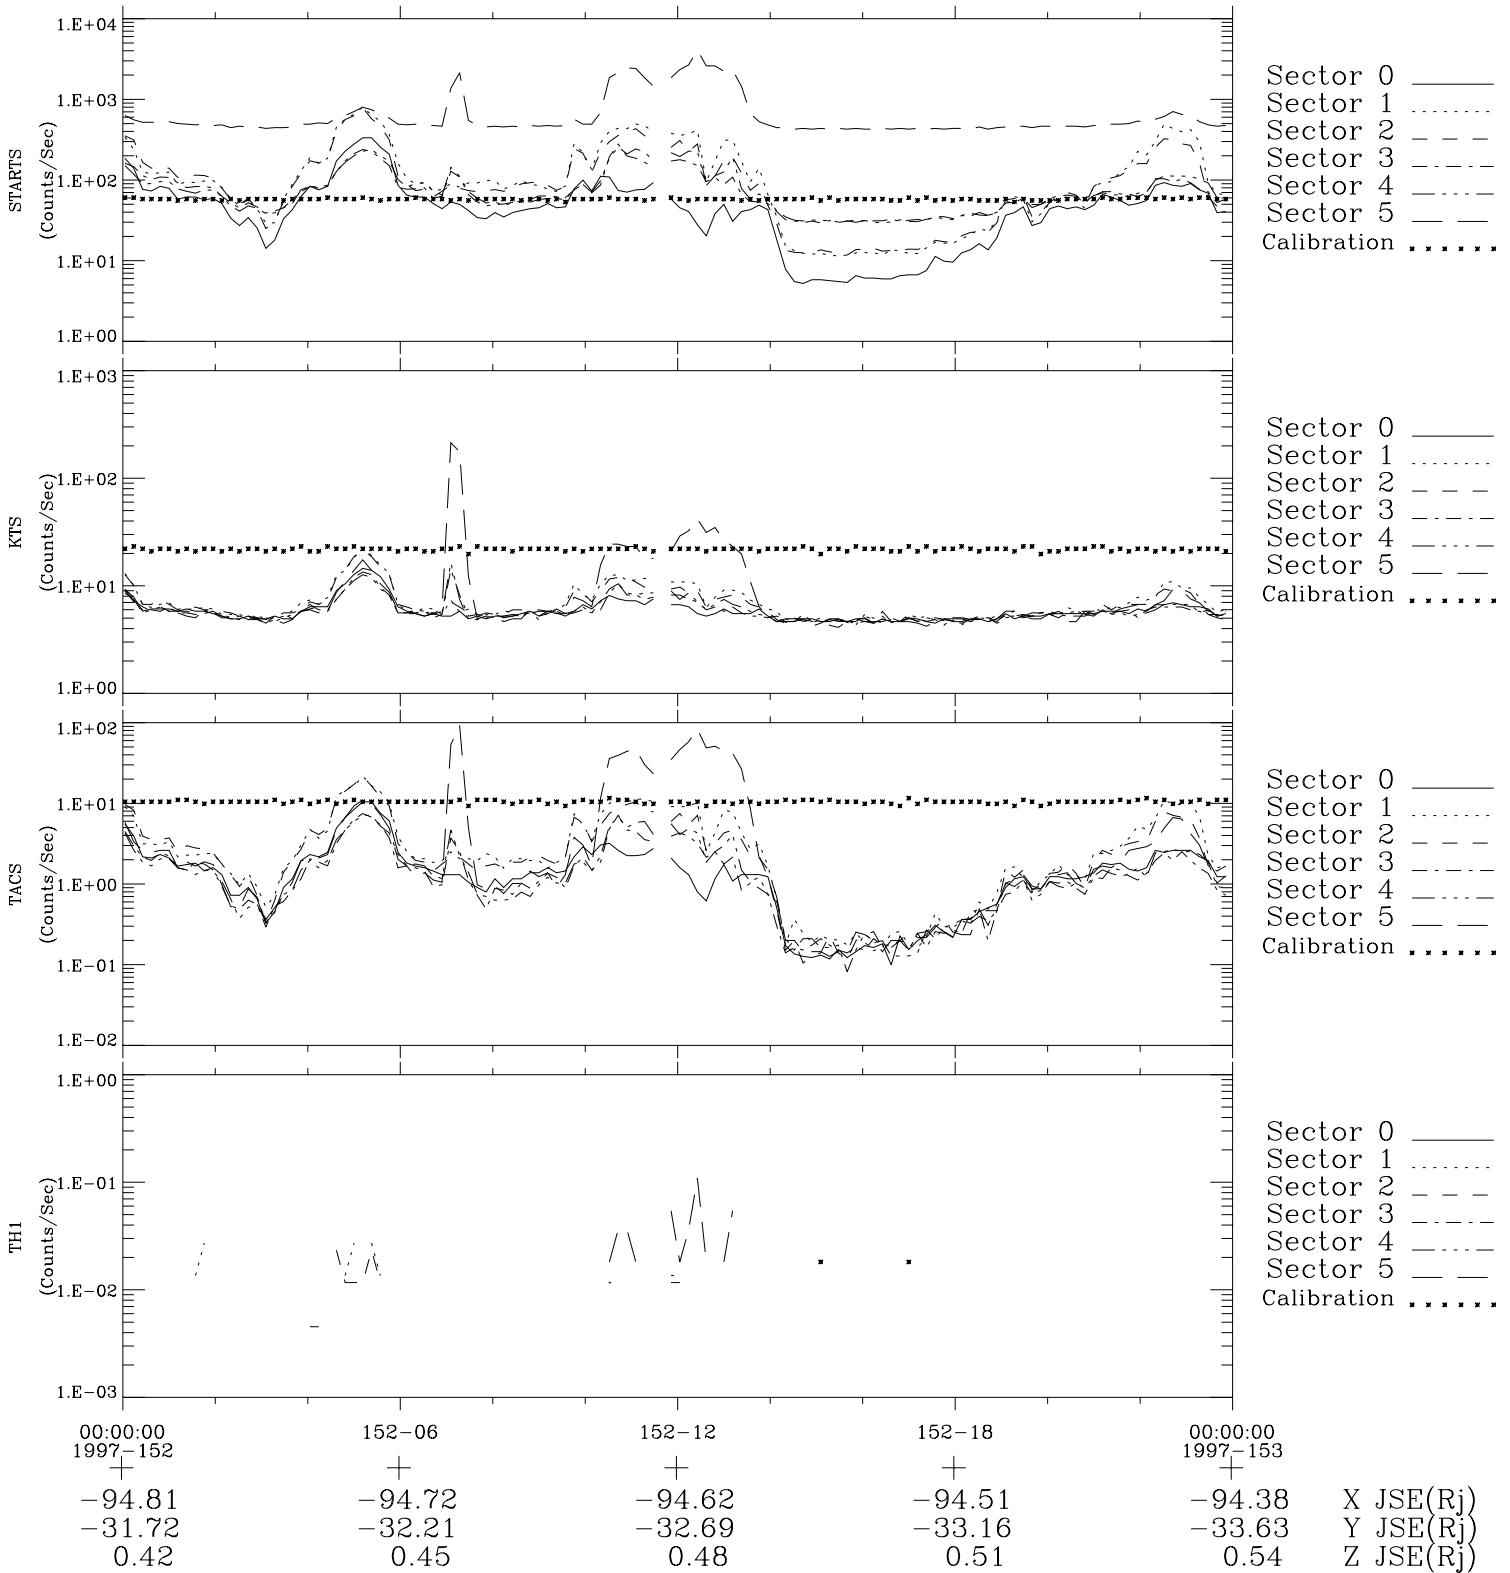

# Galileo EPD Real-Time Six-Sector 97152

Software Version: RTLINE\_R6 V 1.20  
Data Production: 06-03-00  
Plot Production: Sat Sep 15 09:18:13 2001

◇ = Jupiter look direction  
□ = Corotation look direction