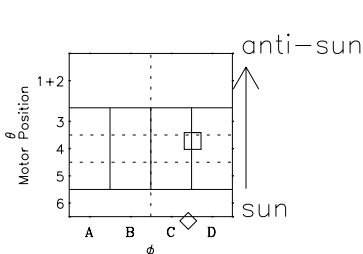

# Galileo EPD Real-Time Six-Sector 97152

Software Version: RTLINE\_R6 V 1.20  
Data Production: 06-03-00  
Plot Production: Sat Sep 15 09:18:13 2001

◇ = Jupiter look direction  
□ = Corotation look direction