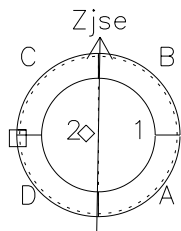

# Galileo EPD Real-Time Six-Sector 97152

Software Version: RTLINE\_R6 V 1.20  
Data Production: 06-03-00  
Plot Production: Sat Sep 15 09:18:13 2001

◇ = Jupiter look direction  
□ = Corotation look direction