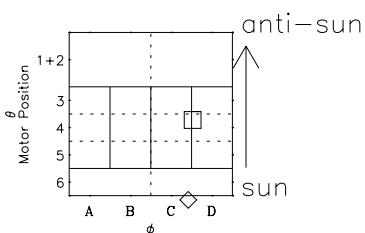

# Galileo EPD Real-Time Six-Sector 97152

Software Version: RTLINE\_R6 V 1.20  
Data Production: 06-03-00  
Plot Production: Sat Sep 15 09:18:12 2001

◇ = Jupiter look direction  
□ = Corotation look direction