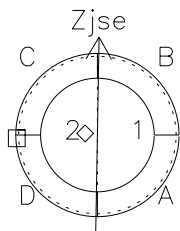

# Galileo EPD Real-Time Six-Sector 97152

Software Version: RTLINE\_R6 V 1.20  
Data Production: 06-03-00  
Plot Production: Sat Sep 15 09:18:12 2001

◇ = Jupiter look direction  
□ = Corotation look direction