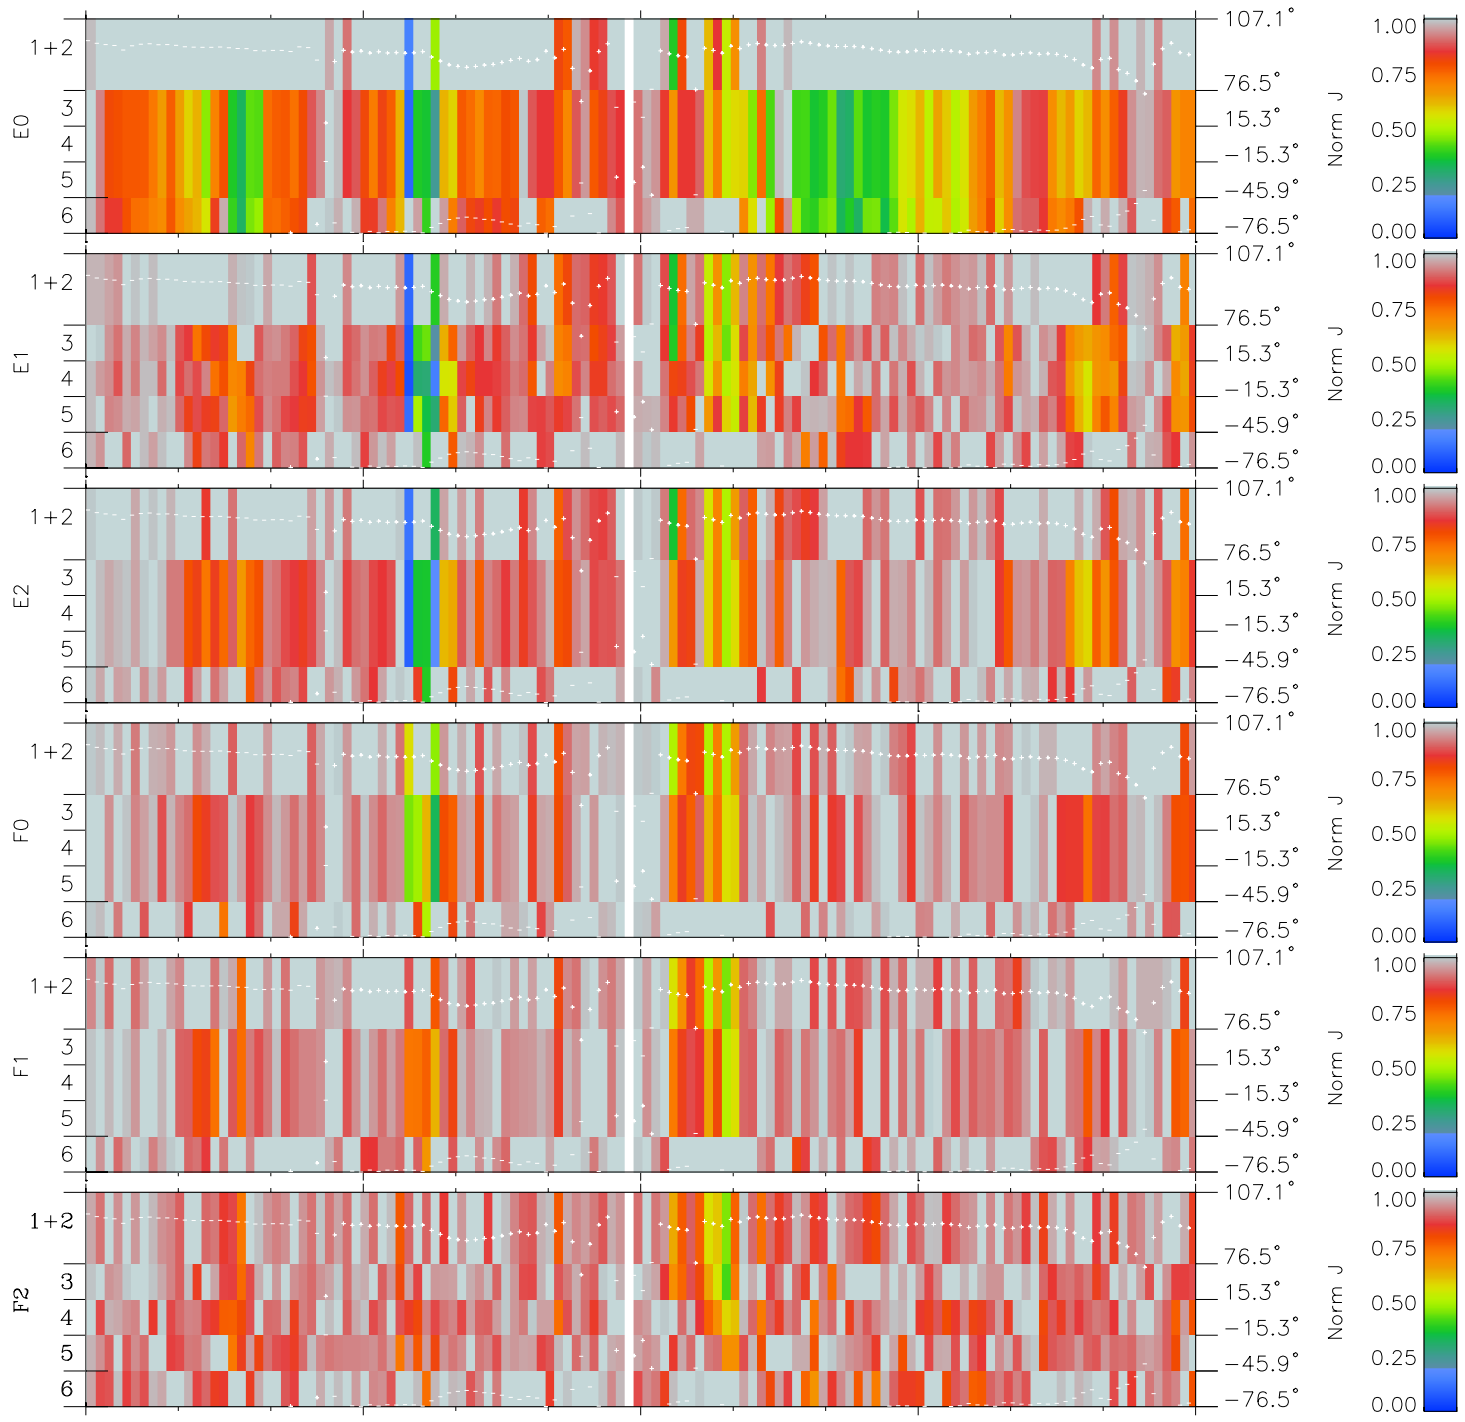

Galileo EPD Real Elevation Anisotropies 97152

Software Version: RTELEV_NORM V 1.20
Data Production: 06-03-00
Plot Production: Sat Sep 15 09:17:23 2001
Color File: wondr3
Geofactor File: 1.1

00:00:00 1997-152	152-06	152-12	152-18	00:00:00 1997-153	
+	+	+	+	+	X JSE(R _j)
-94.81	-94.72	-94.62	-94.51	-94.38	Y JSE(R _j)
-31.72	-32.21	-32.69	-33.16	-33.63	Z JSE(R _j)
0.42	0.45	0.48	0.51	0.54	

- ◇ = Jupiter look direction
- = Corotation look direction