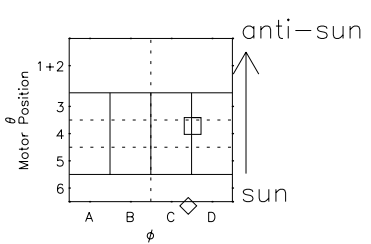

Galileo EPD Real Elevation Anisotropies 97152

Software Version: RTELEV_NORM V 1.20
Data Production: 06-03-00
Plot Production: Sat Sep 15 09:17:23 2001
Color File: wondr3
Geofactor File: 1.1

00:00:00 1997-152	152-06	152-12	152-18	00:00:00 1997-153	
+	+	+	+	+	X JSE(R _j)
-94.81	-94.72	-94.62	-94.51	-94.38	Y JSE(R _j)
-31.72	-32.21	-32.69	-33.16	-33.63	Z JSE(R _j)
0.42	0.45	0.48	0.51	0.54	

- ◇ = Jupiter look direction
- = Corotation look direction