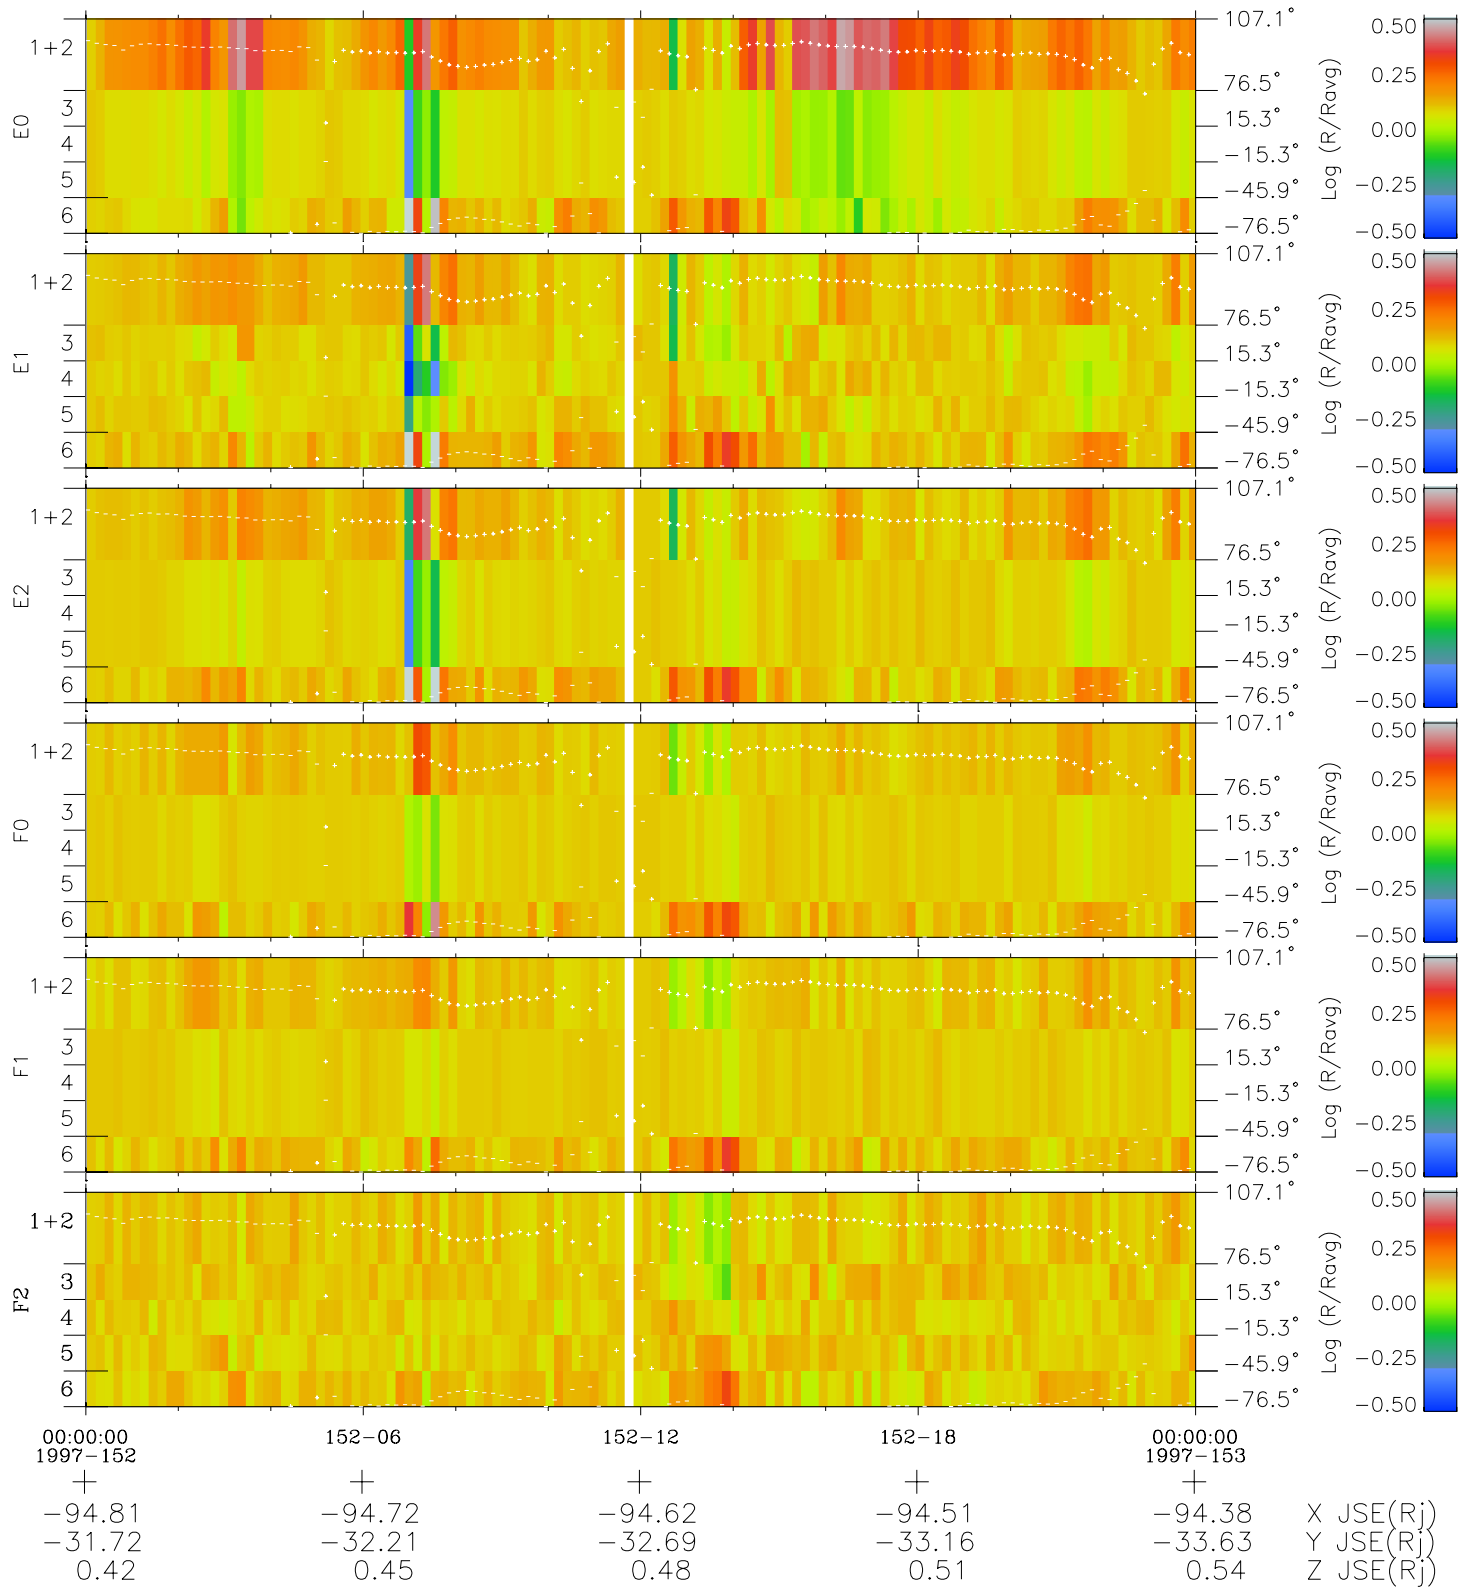

# Galileo EPD Real Elevation Anisotropies 97152

Software Version: RTELEV\_MEAN V 1.20  
 Data Production: 06-03-00  
 Plot Production: Sat Sep 15 09:16:59 2001  
 Color File: wondr3  
 Geofactor File: 1.1

- ◇ = Jupiter look direction
- = Corotation look direction