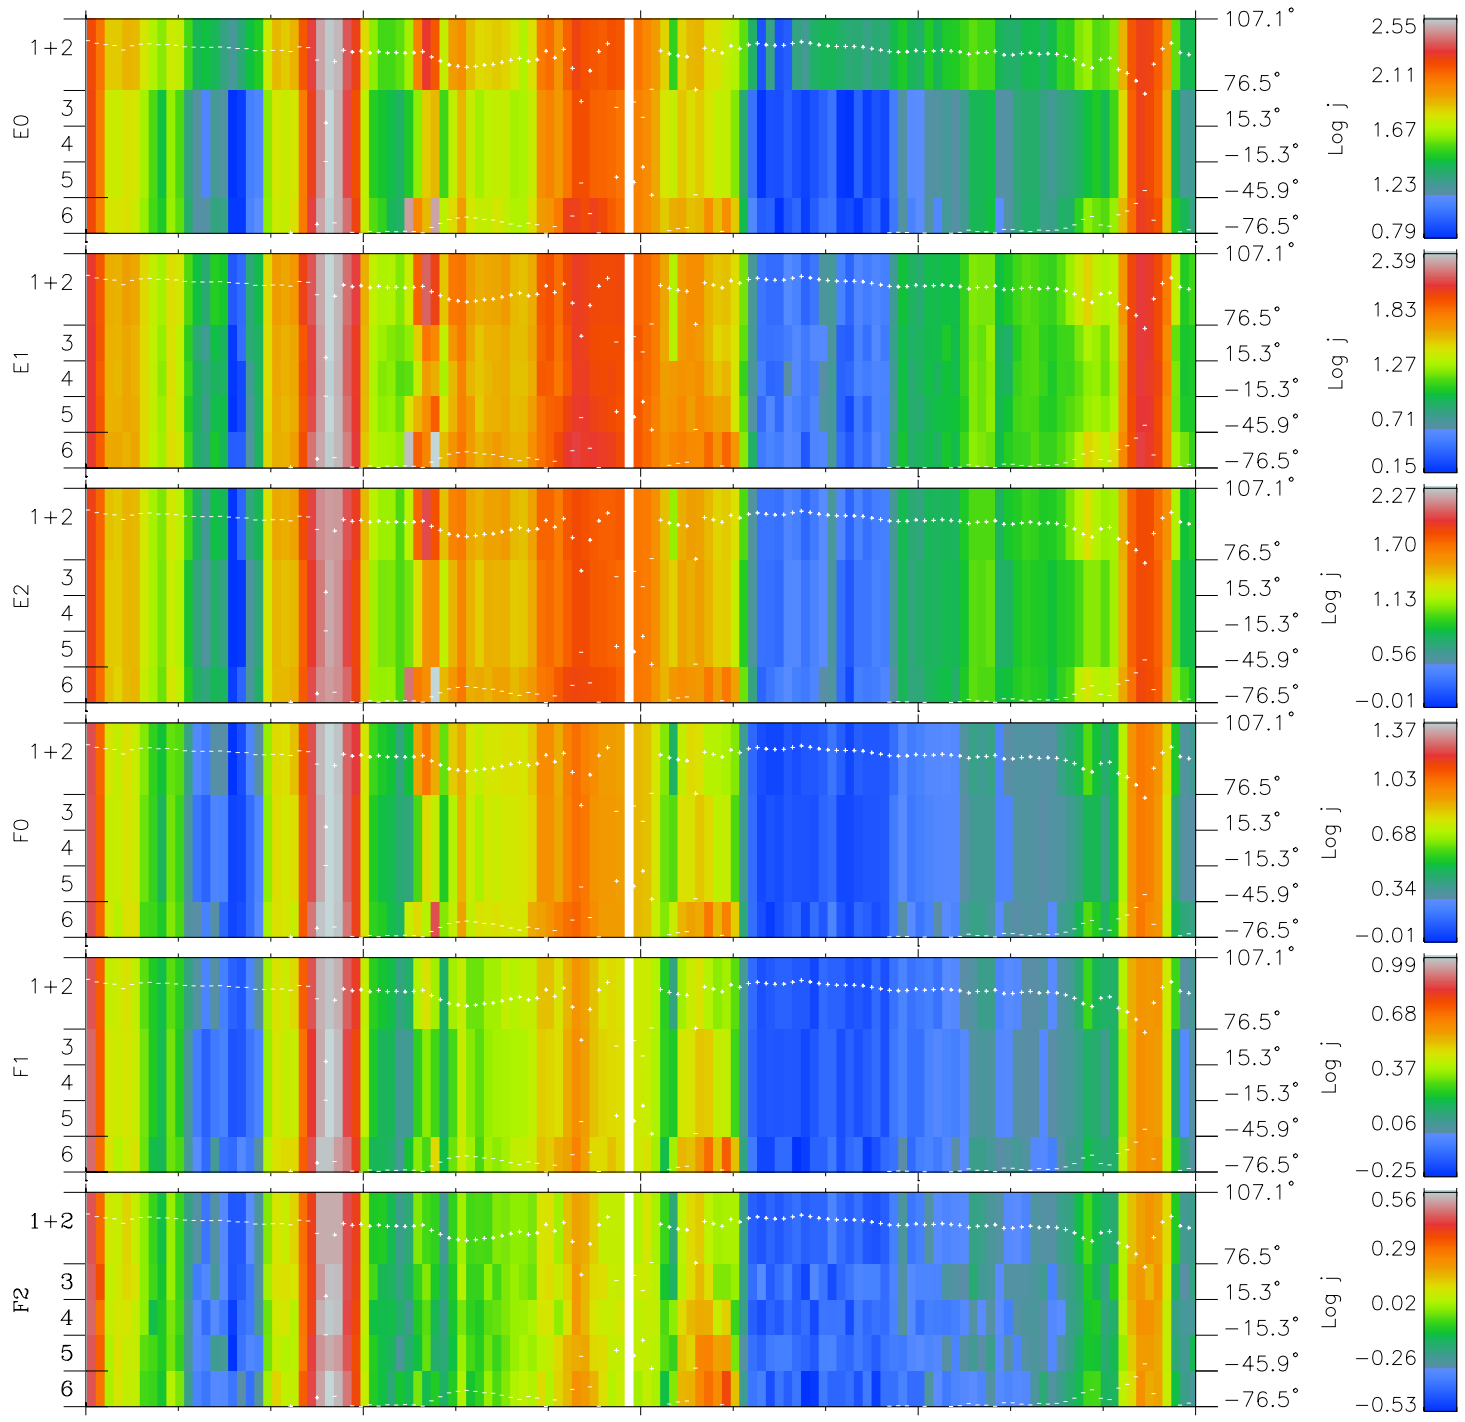

# Galileo EPD Real Elevation Anisotropies 97152

Software Version: RTELEV\_FLUX V 1.20  
Data Production: 06-03-00  
Plot Production: Sat Sep 15 09:17:11 2001  
Color File: wondr3  
Geofactor File: 1.1

00:00:00 1997-152	152-06	152-12	152-18	00:00:00 1997-153	
+	+	+	+	+	X JSE(R <sub>j</sub> )
-94.81	-94.72	-94.62	-94.51	-94.38	Y JSE(R <sub>j</sub> )
-31.72	-32.21	-32.69	-33.16	-33.63	Z JSE(R <sub>j</sub> )
0.42	0.45	0.48	0.51	0.54	

- ◇ = Jupiter look direction
- = Corotation look direction