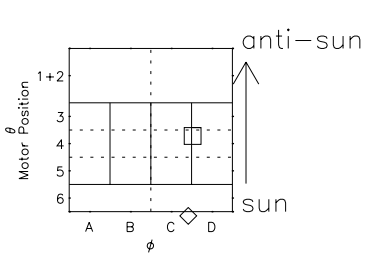

# Galileo EPD Real Elevation Anisotropies 97152

Software Version: RTELEV\_FLUX V 1.20  
Data Production: 06-03-00  
Plot Production: Sat Sep 15 09:17:11 2001  
Color File: wondr3  
Geofactor File: 1.1

00:00:00 1997-152	152-06	152-12	152-18	00:00:00 1997-153	
+	+	+	+	+	X JSE(R <sub>j</sub> )
-94.81	-94.72	-94.62	-94.51	-94.38	Y JSE(R <sub>j</sub> )
-31.72	-32.21	-32.69	-33.16	-33.63	Z JSE(R <sub>j</sub> )
0.42	0.45	0.48	0.51	0.54	

- ◇ = Jupiter look direction
- = Corotation look direction