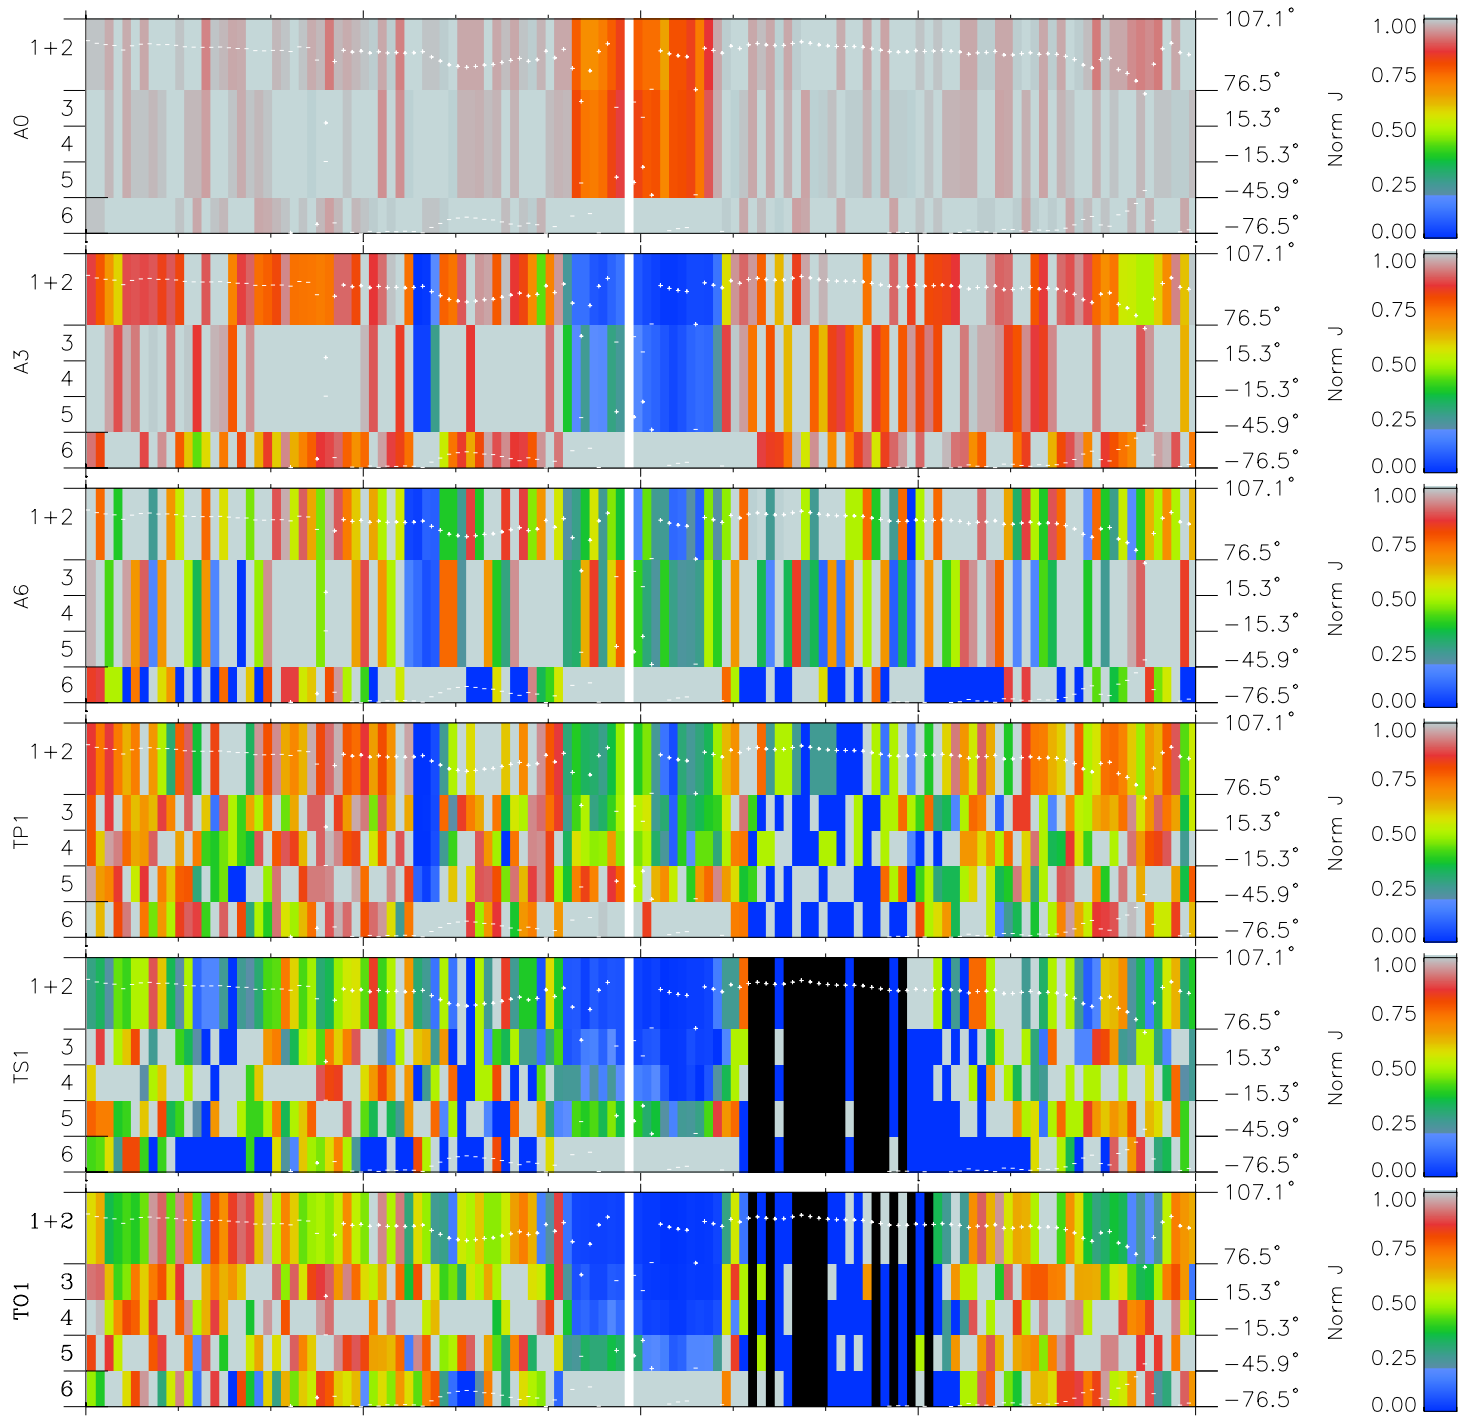

Galileo EPD Real Elevation Anisotropies 97152

Software Version: RTELEV_NORM V 1.20
Data Production: 06-03-00
Plot Production: Sat Sep 15 09:17:17 2001
Color File: wondr3
Geofactor File: 1.1

00:00:00 1997-152	152-06	152-12	152-18	00:00:00 1997-153	
+	+	+	+	+	X JSE(R _j)
-94.81	-94.72	-94.62	-94.51	-94.38	Y JSE(R _j)
-31.72	-32.21	-32.69	-33.16	-33.63	Z JSE(R _j)
0.42	0.45	0.48	0.51	0.54	

- ◇ = Jupiter look direction
- = Corotation look direction