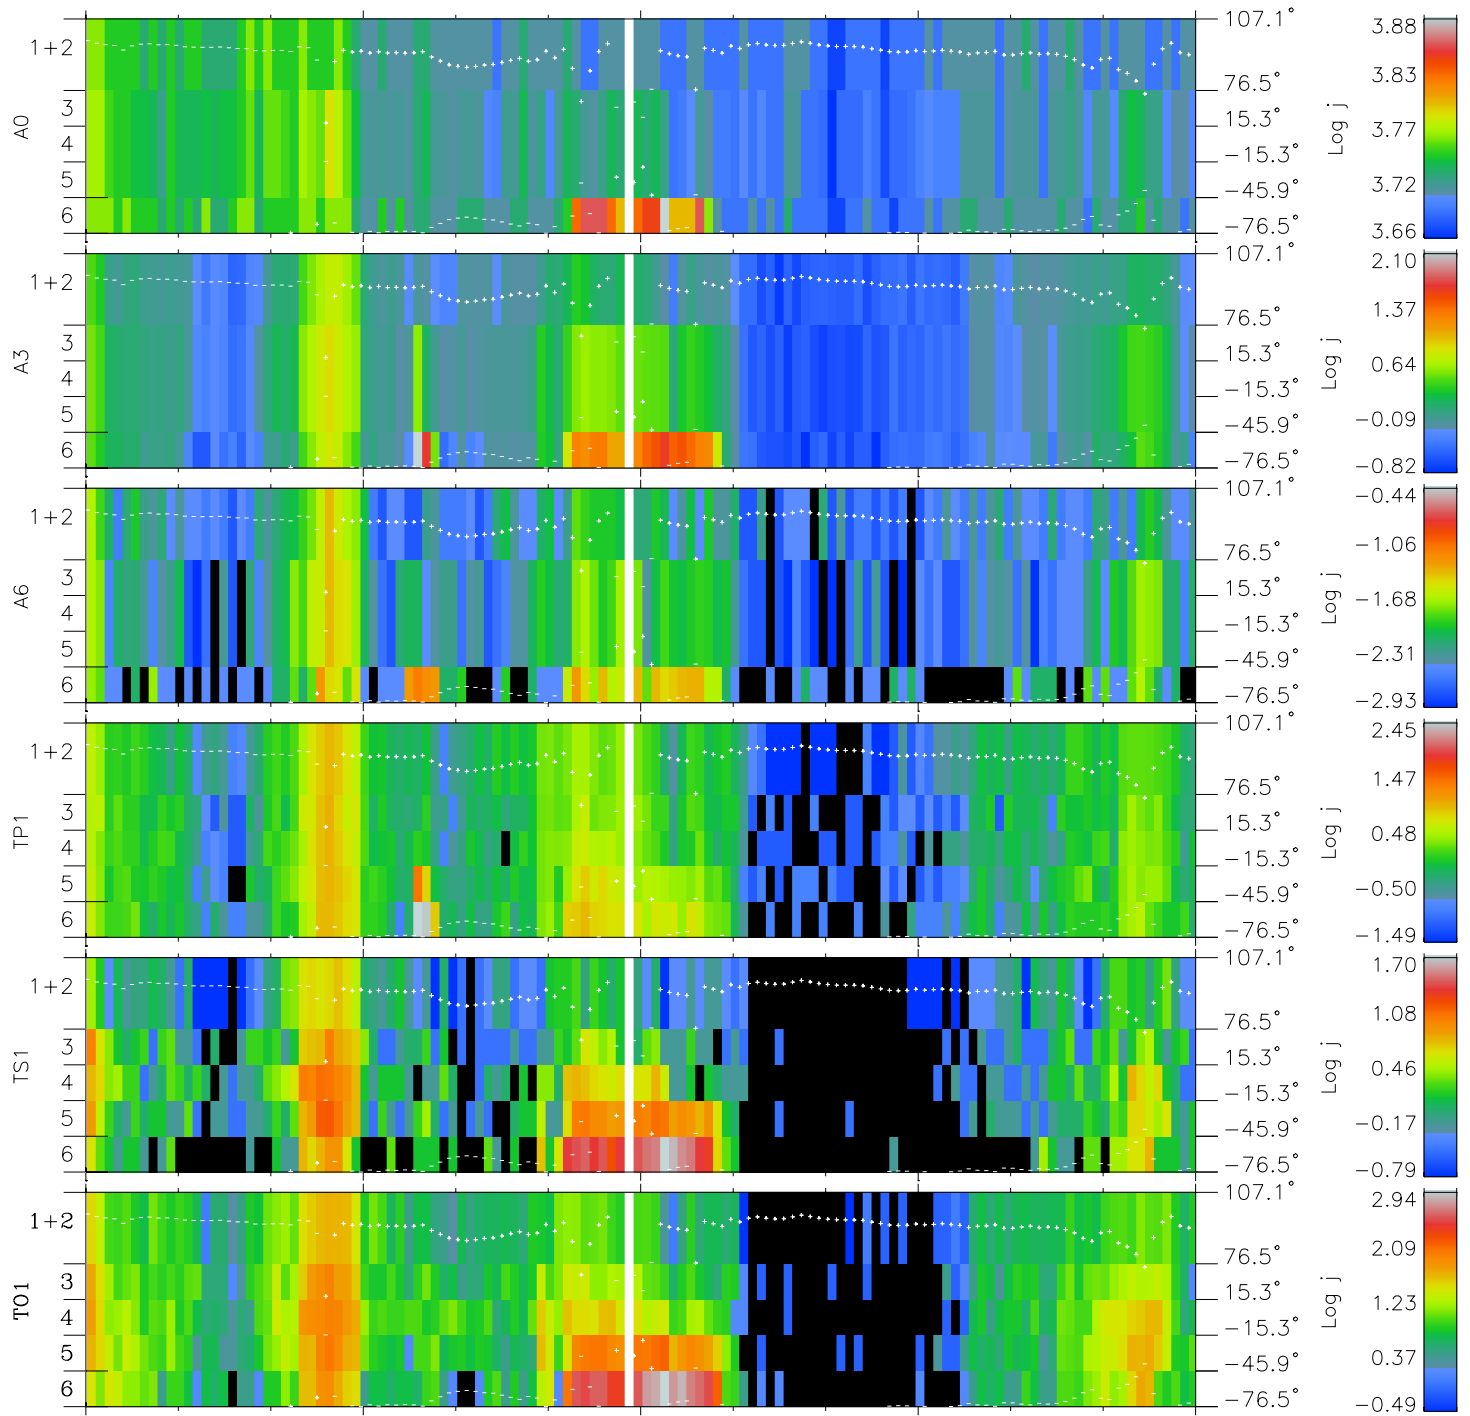

Galileo EPD Real Elevation Anisotropies 97152

Software Version: RTELEV_FLUX V 1.20
Data Production: 06-03-00
Plot Production: Sat Sep 15 09:17:05 2001
Color File: wondr3
Geofactor File: 1.1

00:00:00 1997-152	152-06	152-12	152-18	00:00:00 1997-153	X JSE(R _j)
+	+	+	+	+	
-94.81	-94.72	-94.62	-94.51	-94.38	Y JSE(R _j)
-31.72	-32.21	-32.69	-33.16	-33.63	Z JSE(R _j)
0.42	0.45	0.48	0.51	0.54	

- ◇ = Jupiter look direction
- = Corotation look direction