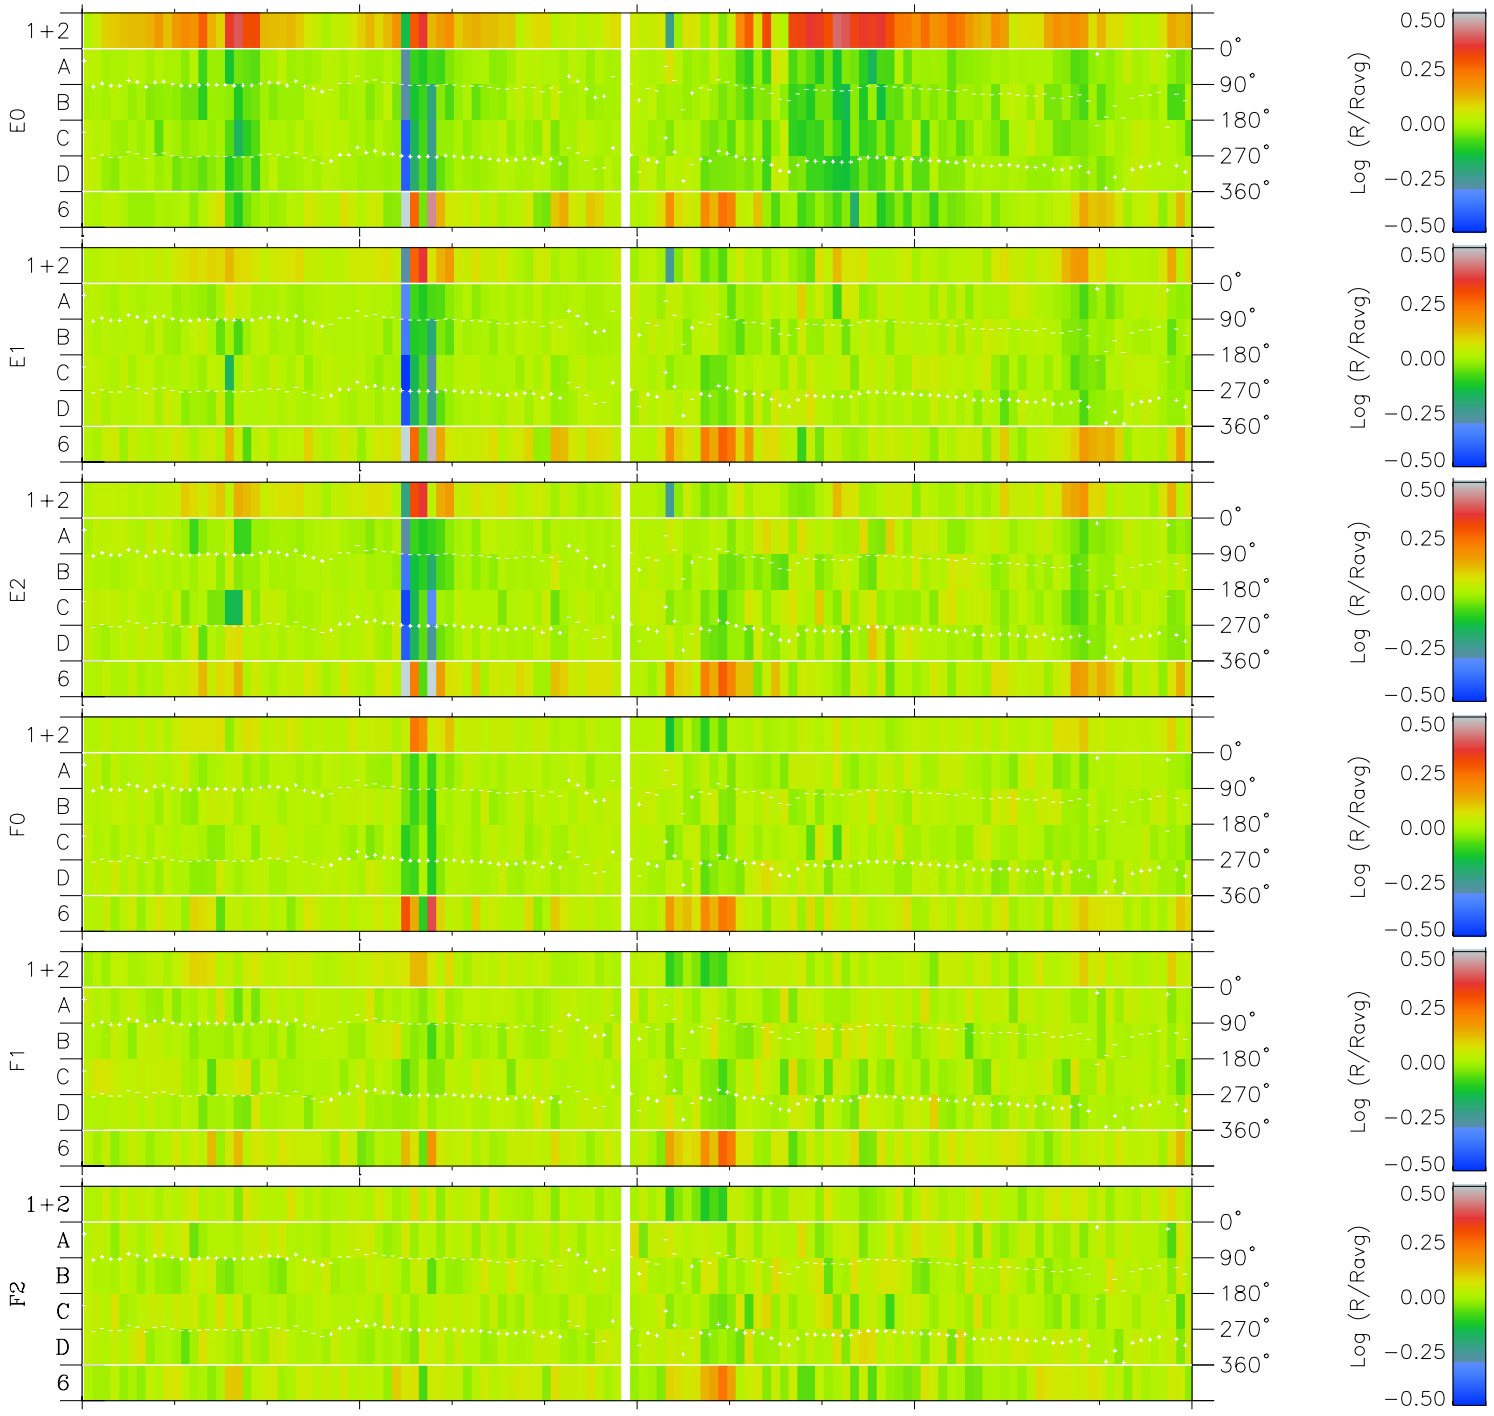

Galileo EPD Real Time Azimuth Anisotropies 97152

Software Version: RTAZIM_MEAN V 1.20
 Data Production: 06-03-00
 Plot Production: Sat Sep 15 09:17:34 2001
 Color File: wondr3
 Geofactor File: 1.1

00:00:00 1997-152	152-06	152-12	152-18	00:00:00 1997-153	
+	+	+	+	+	X JSE(R _j)
-94.81	-94.72	-94.62	-94.51	-94.38	Y JSE(R _j)
-31.72	-32.21	-32.69	-33.16	-33.63	Z JSE(R _j)
0.42	0.45	0.48	0.51	0.54	

◇ = Jupiter look direction
 □ = Corotation look direction