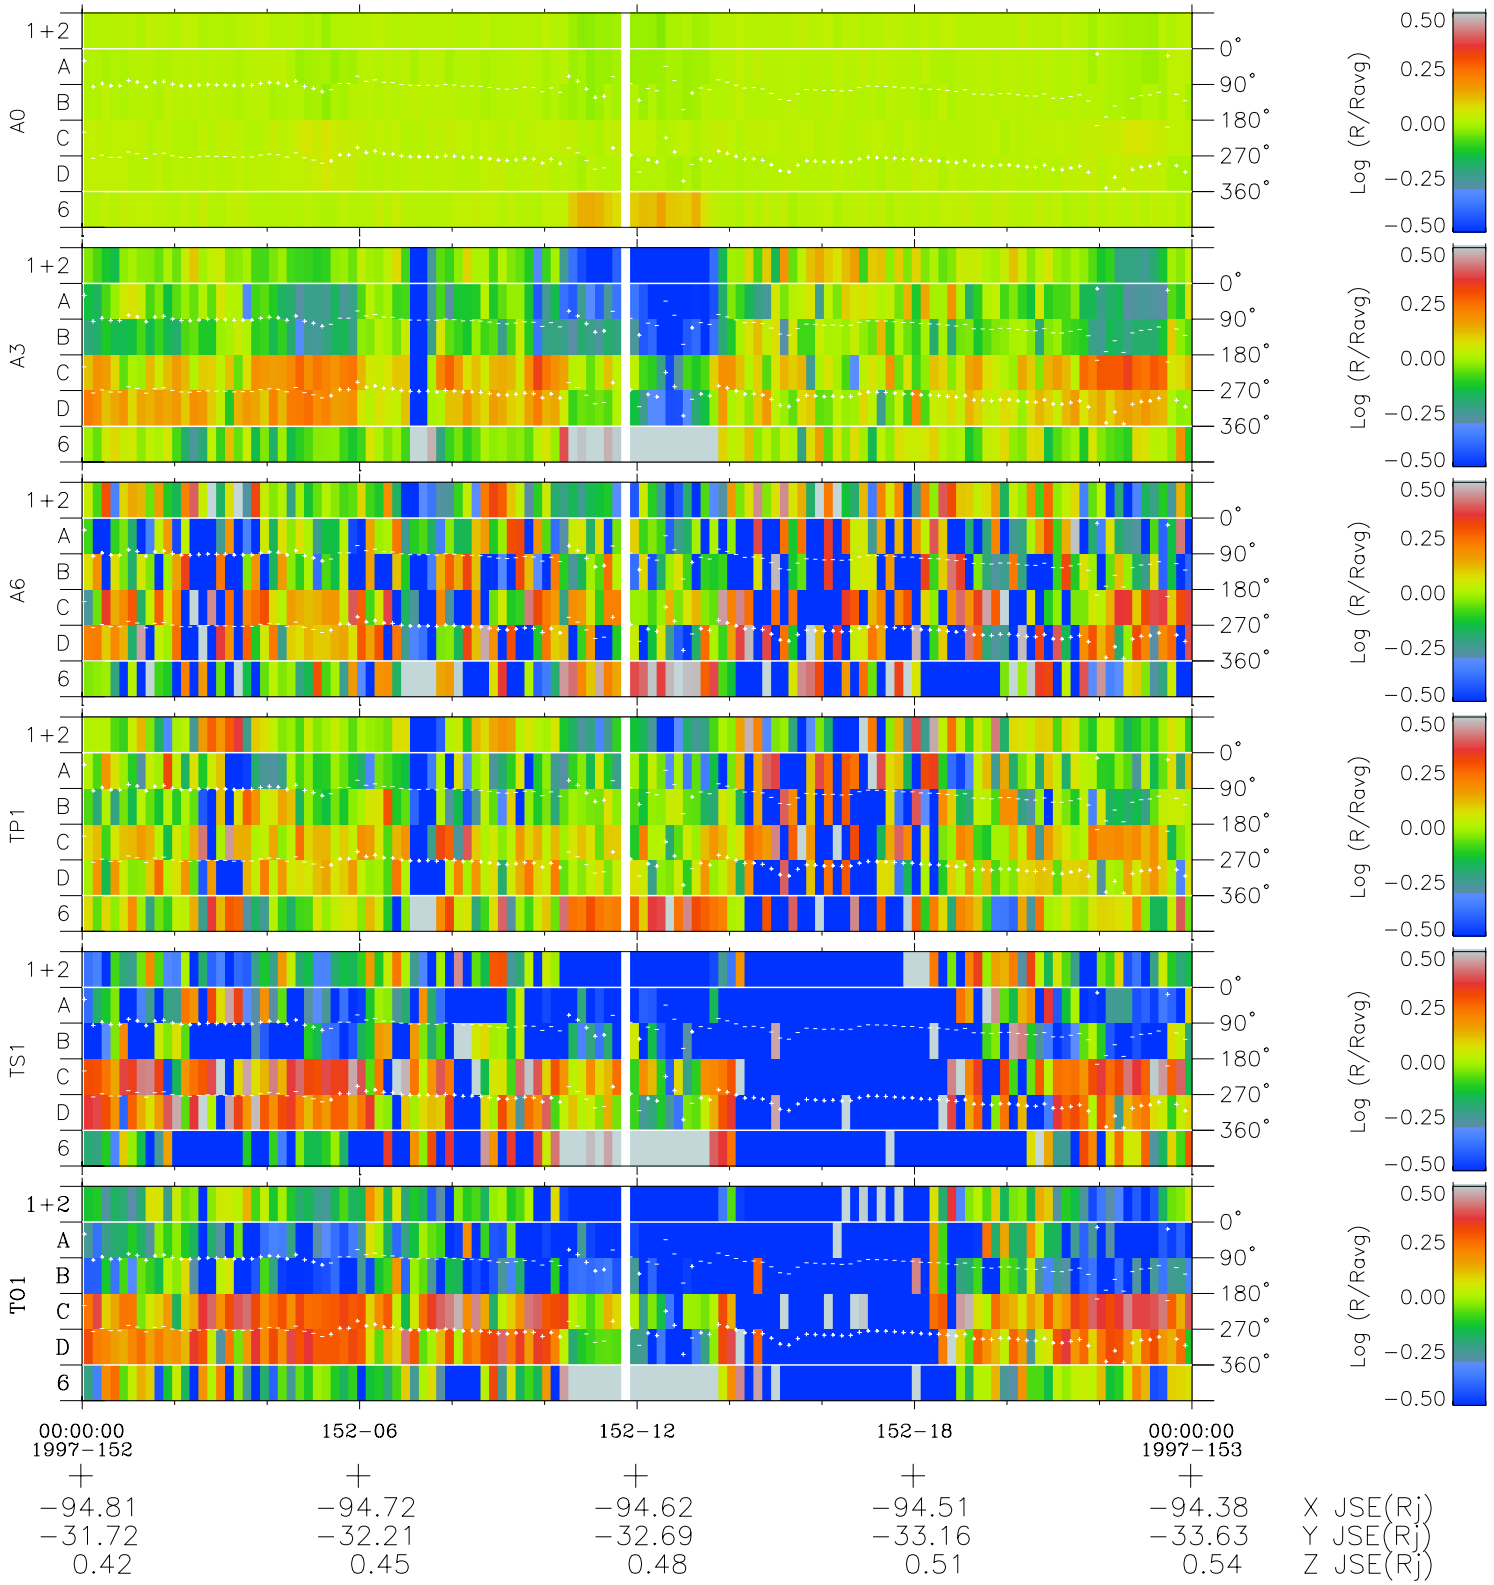

# Galileo EPD Real Time Azimuth Anisotropies 97152

Software Version: RTAZIM\_MEAN V 1.20  
 Data Production: 06-03-00  
 Plot Production: Sat Sep 15 09:17:29 2001  
 Color File: wondr3  
 Geofactor File: 1.1

◇ = Jupiter look direction  
 □ = Corotation look direction