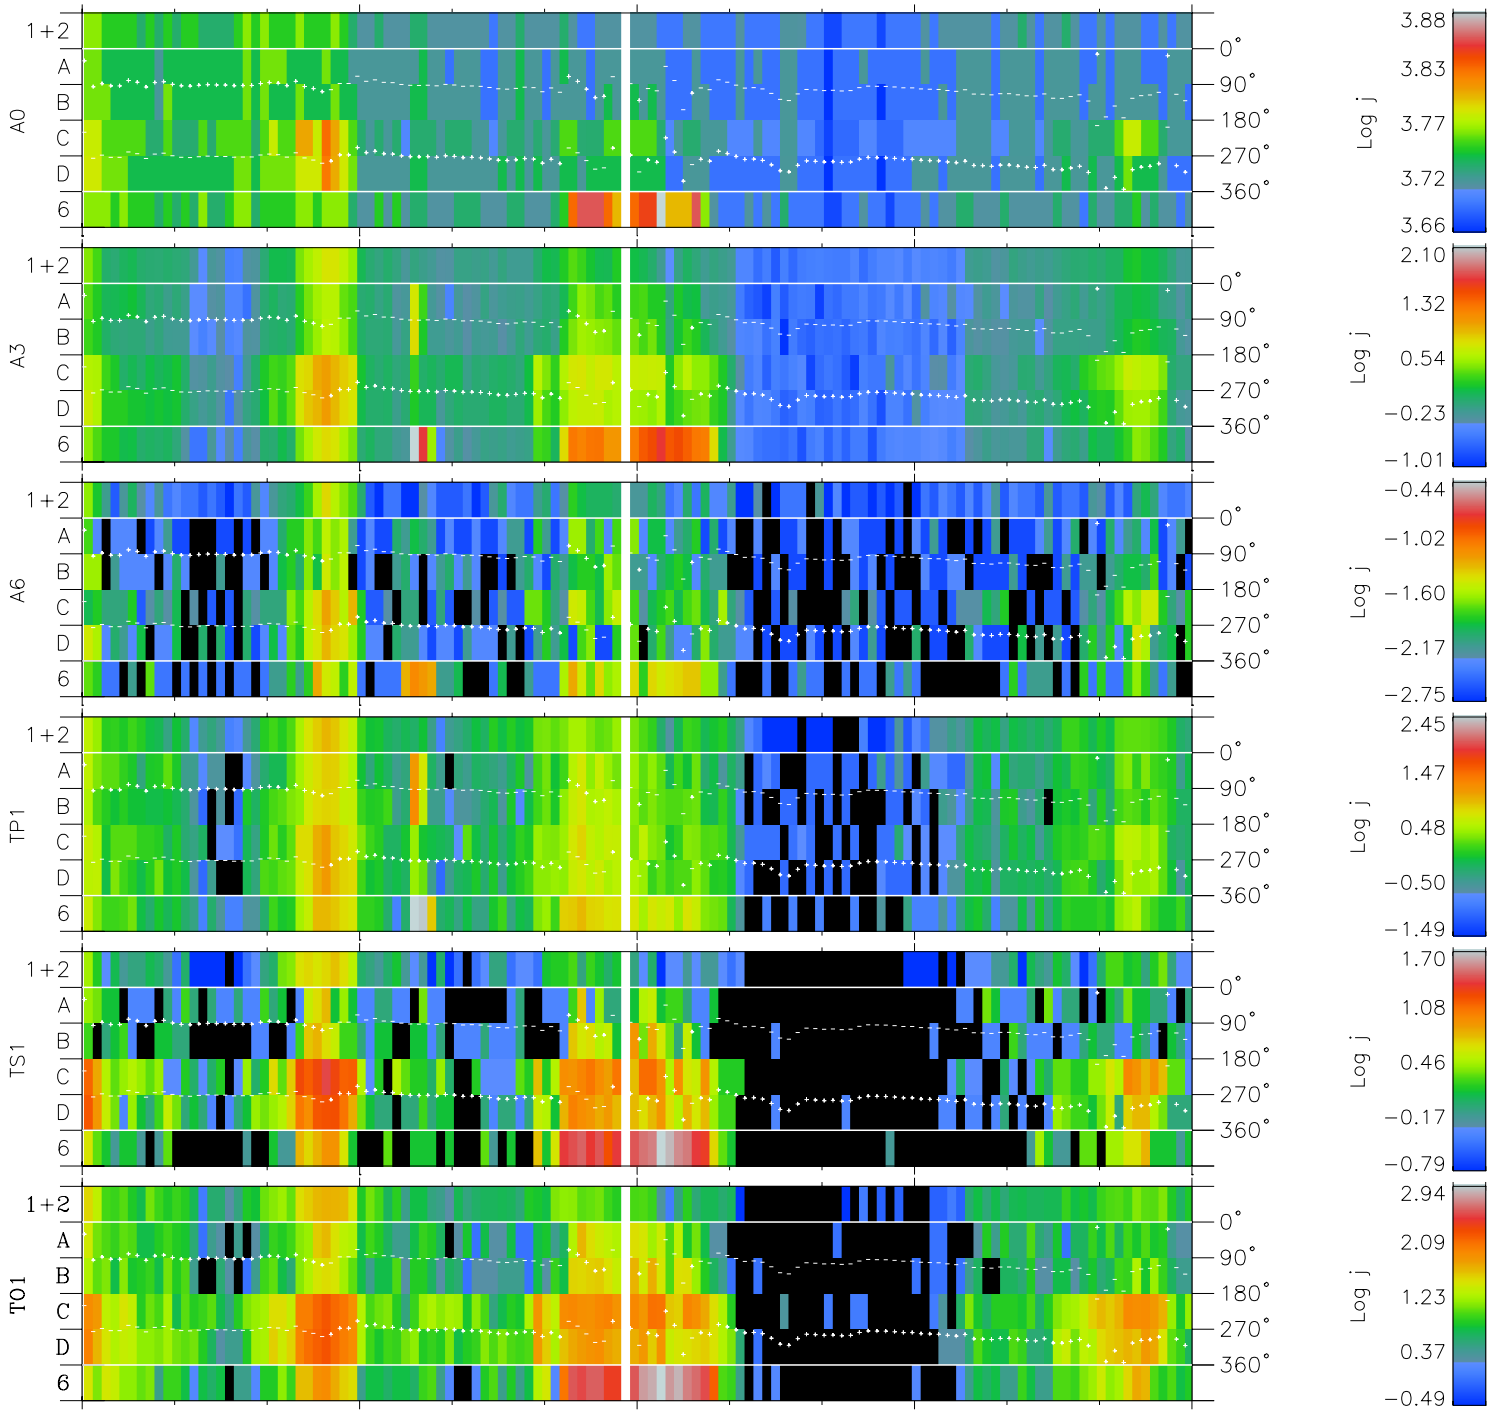

Galileo EPD Real Time Azimuth Anisotropies 97152

Software Version: RTAZIM_FLUX V 1.20
Data Production: 06-03-00
Plot Production: Sat Sep 15 09:17:40 2001
Color File: wondr3
Geofactor File: 1.1

00:00:00 1997-152	152-06	152-12	152-18	00:00:00 1997-153	
+	+	+	+	+	X JSE(R _j)
-94.81	-94.72	-94.62	-94.51	-94.38	Y JSE(R _j)
-31.72	-32.21	-32.69	-33.16	-33.63	Z JSE(R _j)
0.42	0.45	0.48	0.51	0.54	

◇ = Jupiter look direction
□ = Corotation look direction