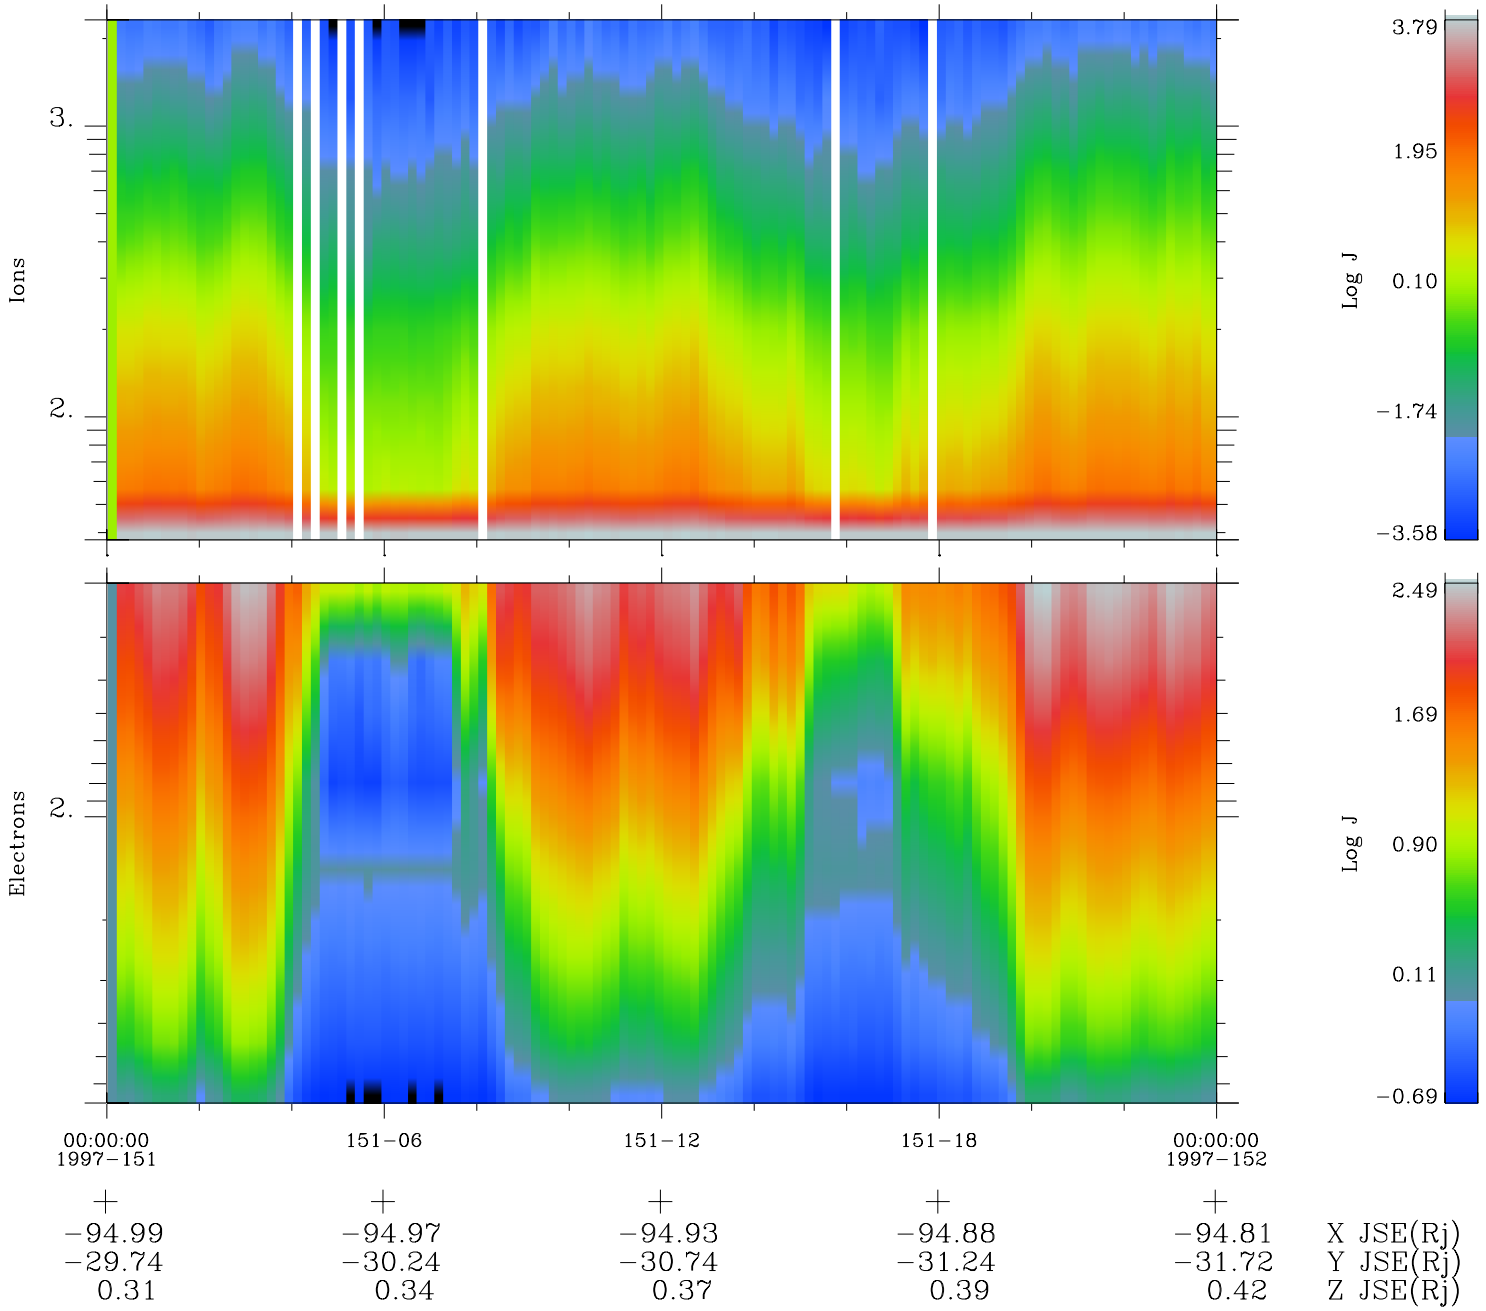

# Galileo EPD Real Time Omni Spectrum 97151

Software Version: RTSPEC\_OMNI V 1.20  
 Data Production: 06-03-00  
 Plot Production: Sat Sep 15 09:07:46 2001  
 Color File: wondr3  
 Geofactor File: 1.1

◇ = Jupiter look direction  
 □ = Corotation look direction