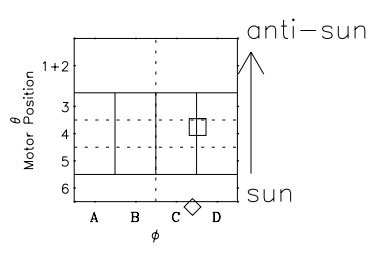

# Galileo EPD Real Time Omni Spectrum 97151

Software Version: RTSPEC\_OMNI V 1.20  
 Data Production: 06-03-00  
 Plot Production: Sat Sep 15 09:07:46 2001  
 Color File: wondr3  
 Geofactor File: 1.1

◇ = Jupiter look direction  
 □ = Corotation look direction