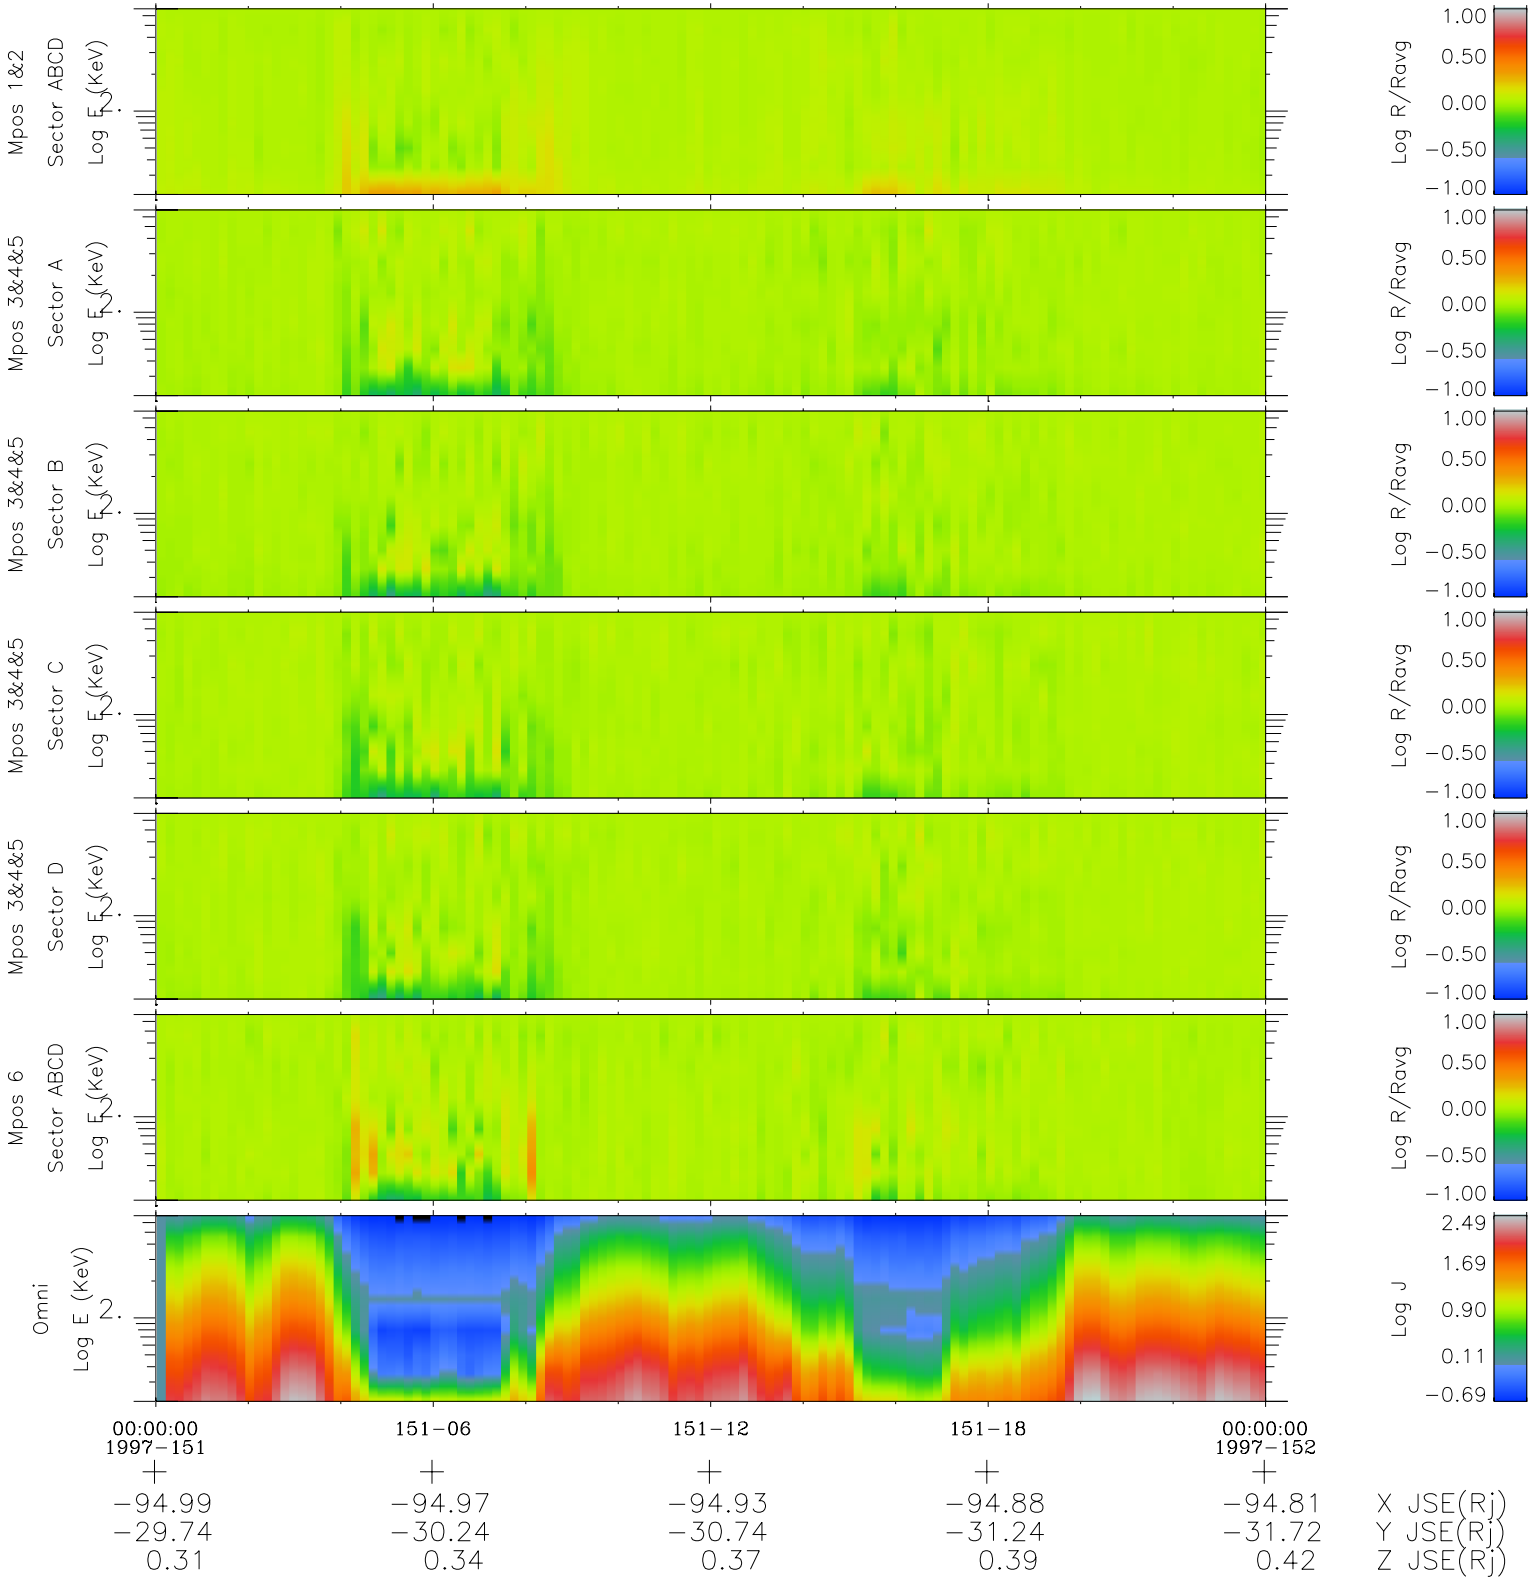

Galileo EPD Real Time R6 Electrons Spectra 97151

Software Version: RTSPEC_R6 V 1.20
 Data Production: 06-03-00
 Plot Production: Sat Sep 15 09:07:39 2001
 Color File: wondr3
 Geofactor File: 1.1

◇ = Jupiter look direction
 □ = Corotation look direction