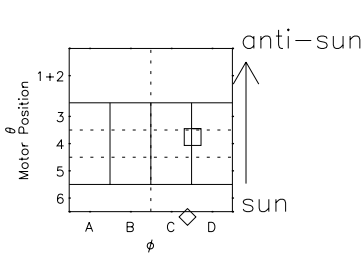

Galileo EPD Real Time R6 Electrons Spectra 97151

Software Version: RTSPEC_R6 V 1.20
 Data Production: 06-03-00
 Plot Production: Sat Sep 15 09:07:39 2001
 Color File: wondr3
 Geofactor File: 1.1

◇ = Jupiter look direction
 □ = Corotation look direction