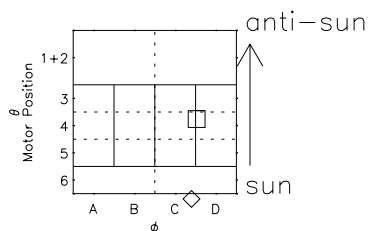

Galileo EPD Real Time R6 Ions Spectra 97151

Software Version: RTSPEC_R6 V 1.20
 Data Production: 06-03-00
 Plot Production: Sat Sep 15 09:07:32 2001
 Color File: wondr3
 Geofactor File: 1.1

◇ = Jupiter look direction
 □ = Corotation look direction