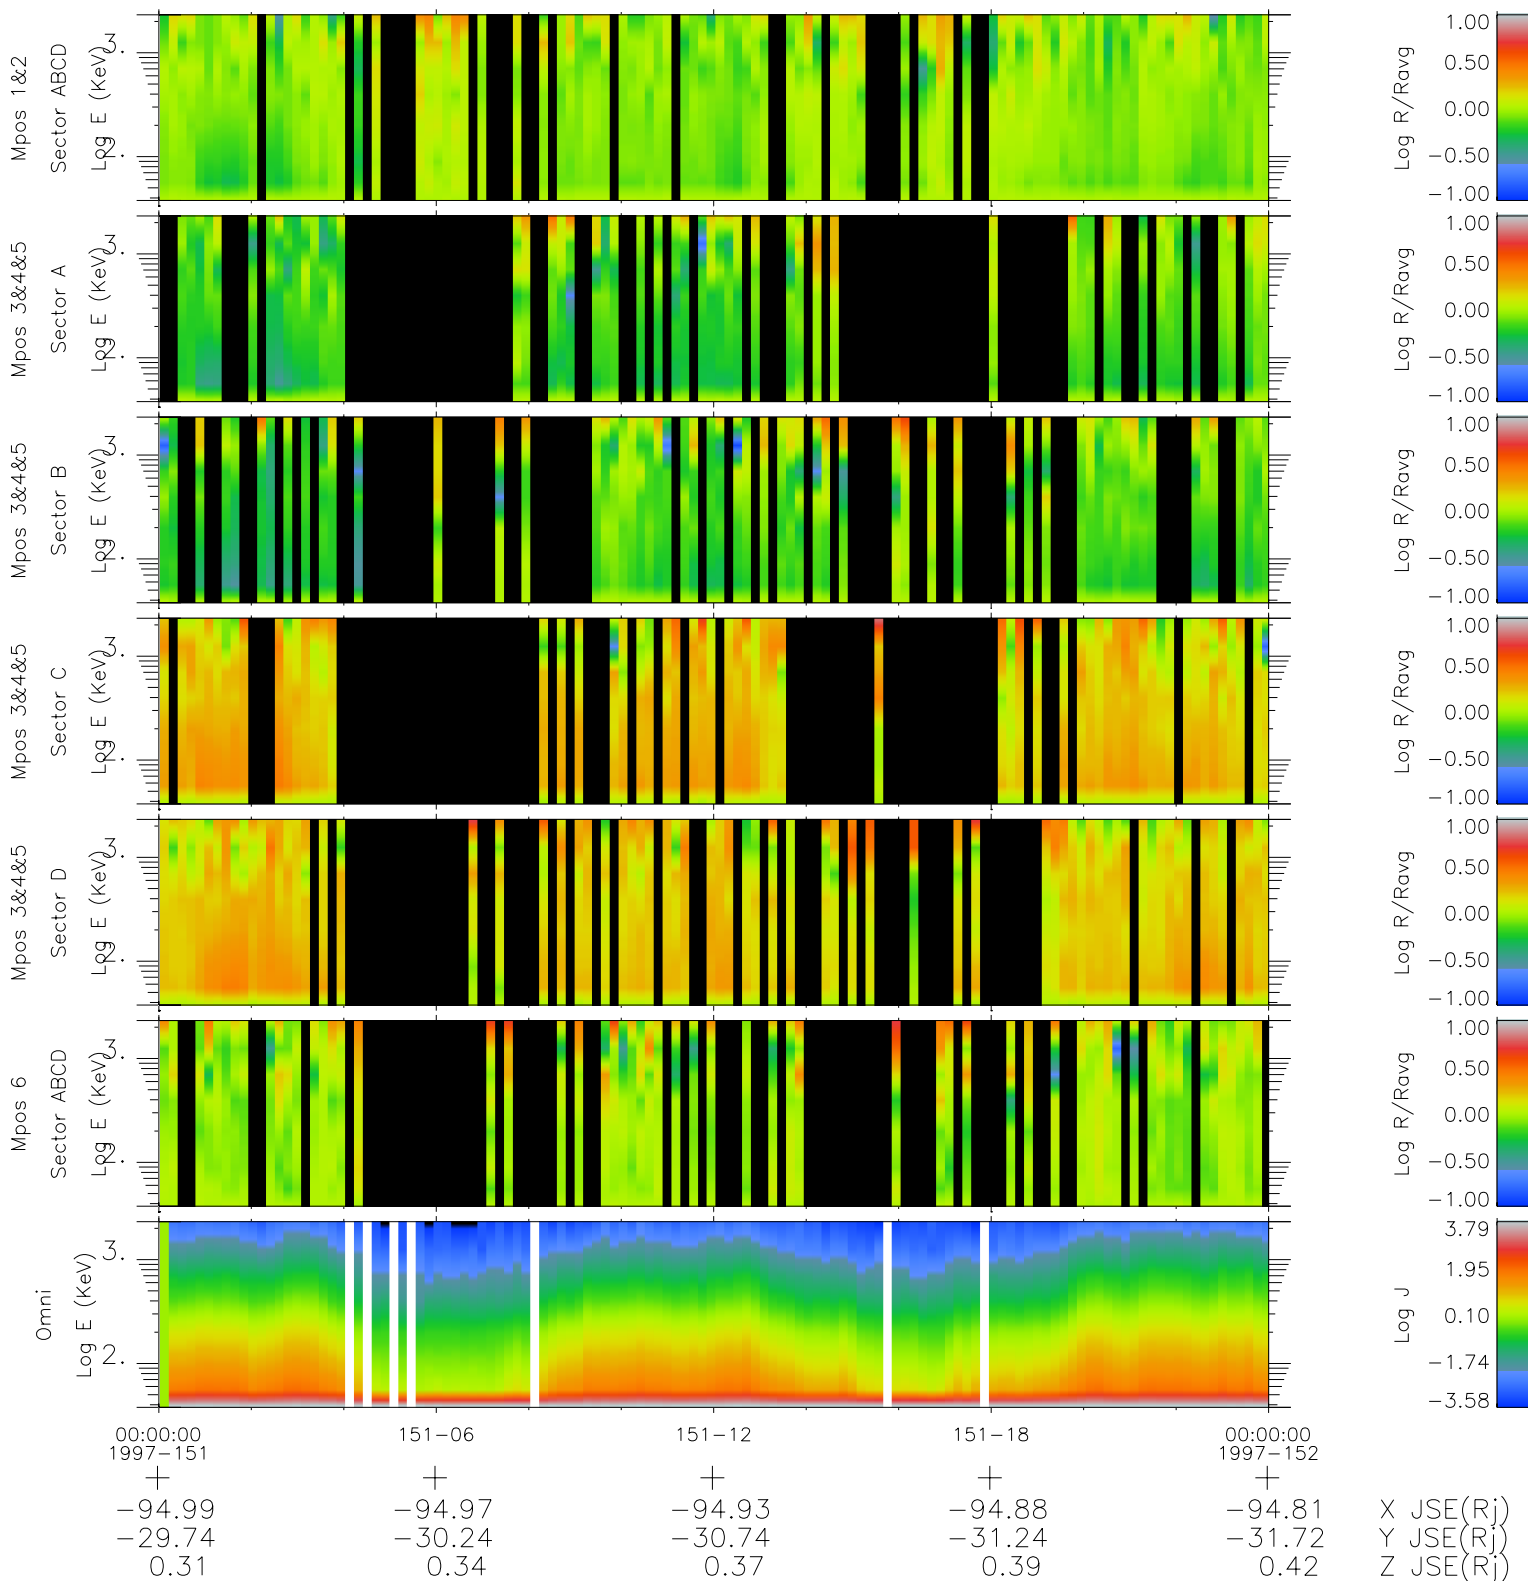

Galileo EPD Real Time R6 Ions Spectra 97151

Software Version: RTSPEC_R6 V 1.20
 Data Production: 06-03-00
 Plot Production: Sat Sep 15 09:07:32 2001
 Color File: wondr3
 Geofactor File: 1.1

◇ = Jupiter look direction
 □ = Corotation look direction