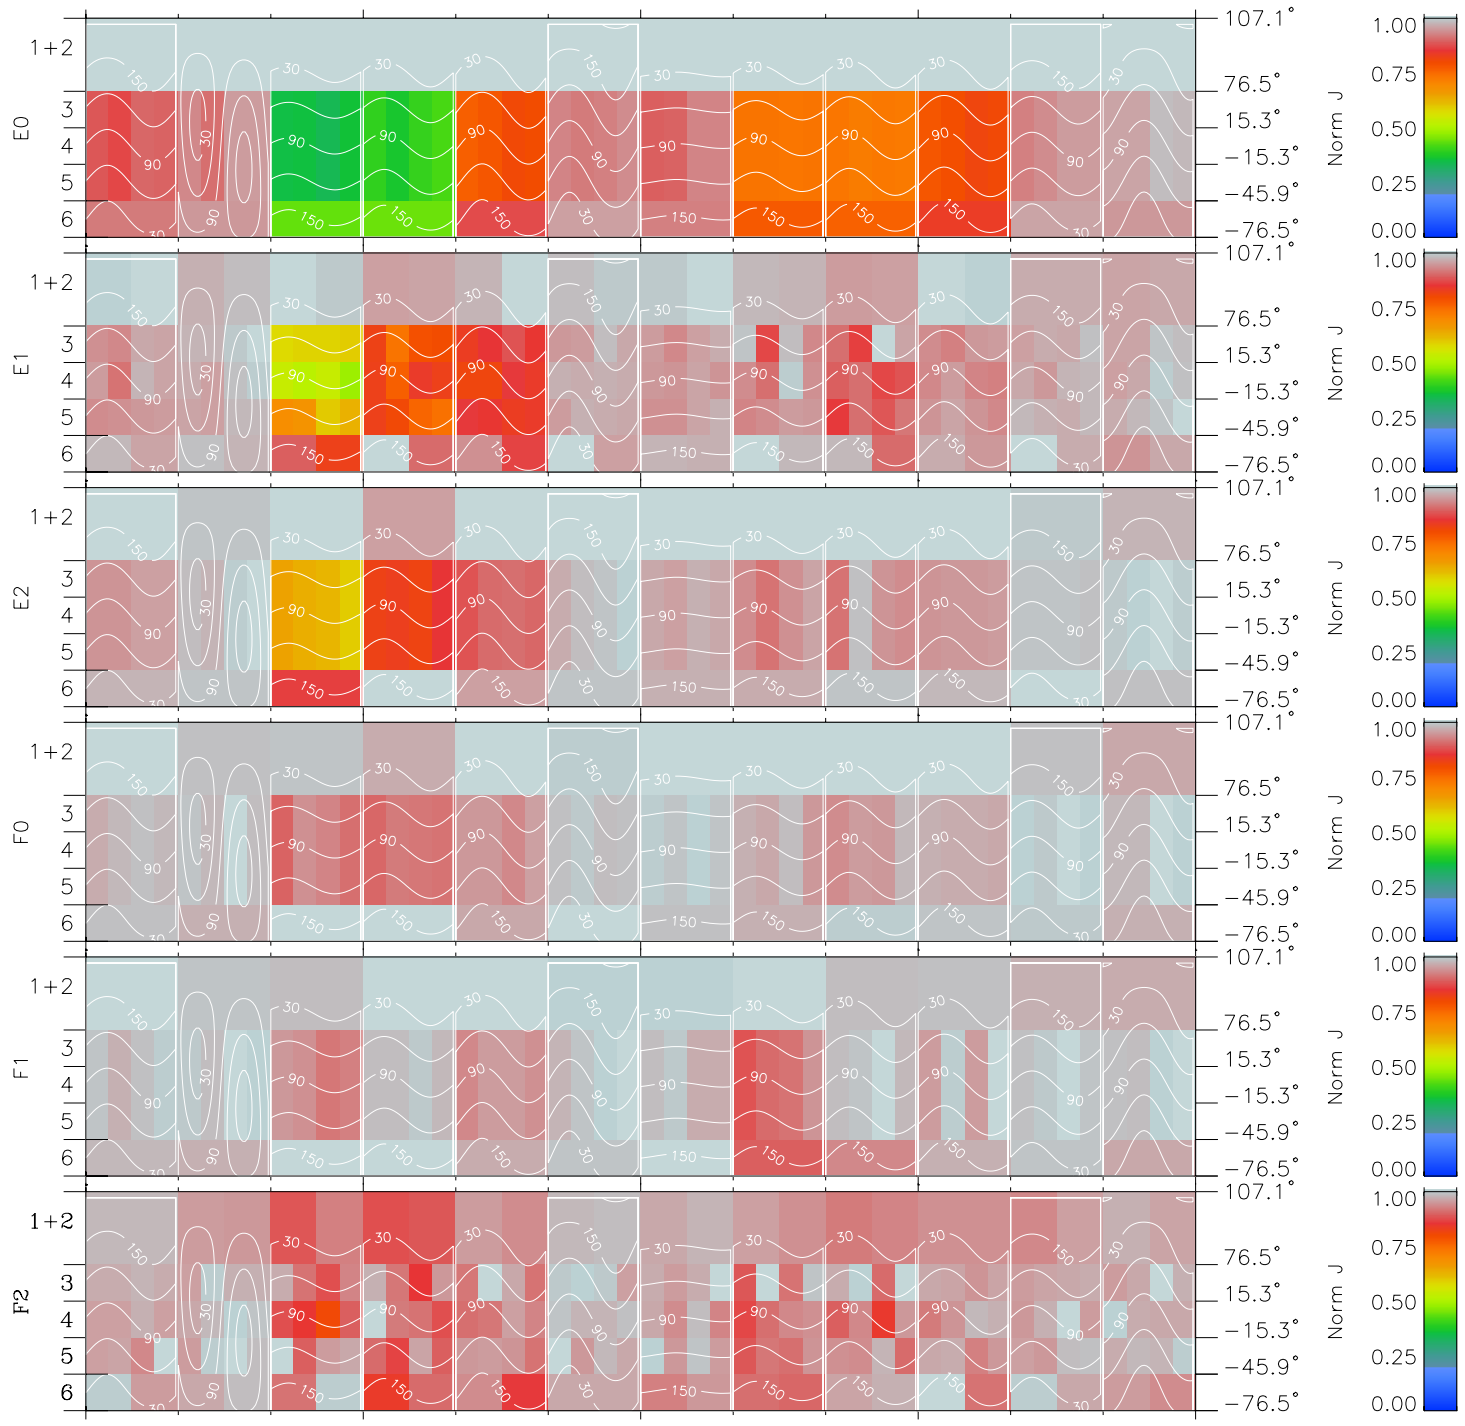

Galileo EPD Real Time All-Sky Anisotropies 97151

Software Version: RTSKY_NORM V 1.20
 Data Production: 06-03-00
 Plot Production: Sat Sep 15 09:08:31 2001
 Color File: wondr3
 Geofactor File: 1.1

00:00:00 1997-151	151-06	151-12	151-18	00:00:00 1997-152	
+	+	+	+	+	X JSE(R _j)
-94.99	-94.97	-94.93	-94.88	-94.81	Y JSE(R _j)
-29.74	-30.24	-30.74	-31.24	-31.72	Z JSE(R _j)
0.31	0.34	0.37	0.39	0.42	

- ◇ = Jupiter look direction
- = Corotation look direction