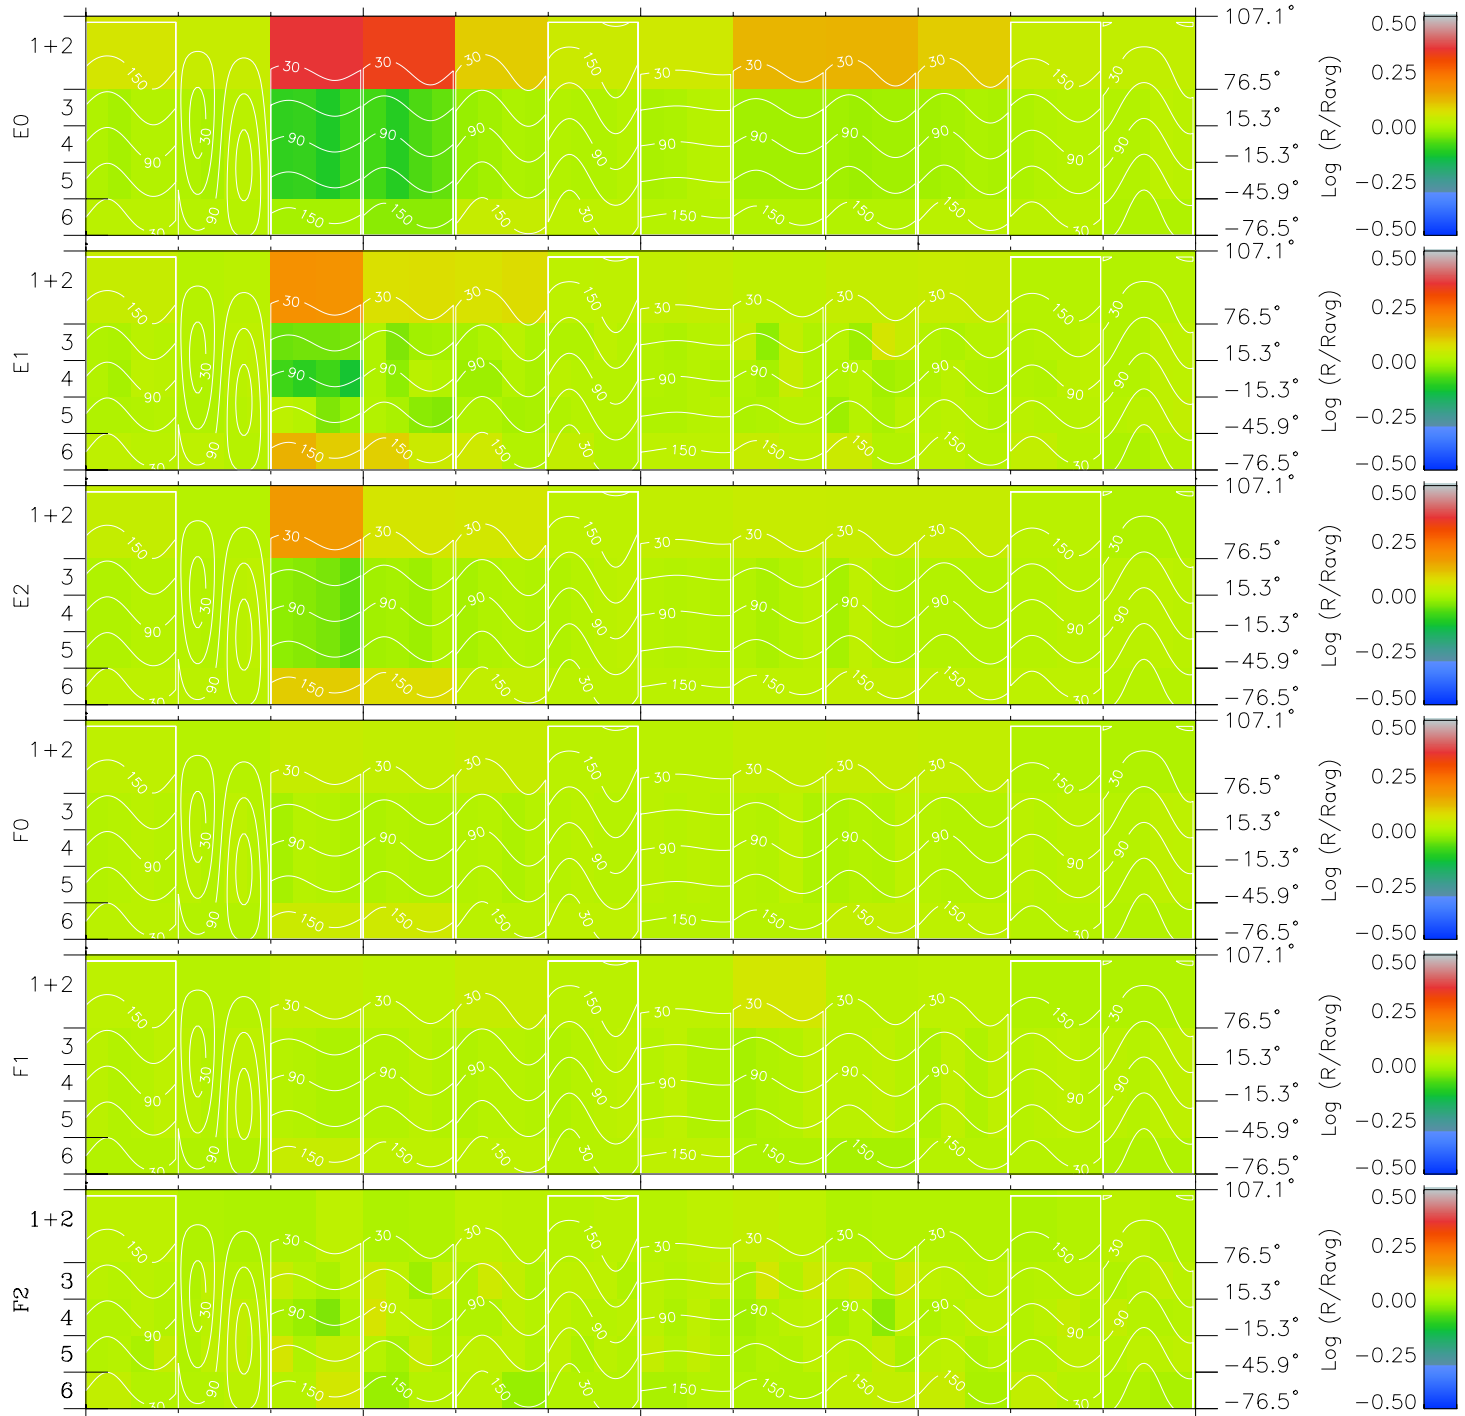

Galileo EPD Real Time All-Sky Anisotropies 97151

Software Version: RTSKY_MEAN V 1.20
 Data Production: 06-03-00
 Plot Production: Sat Sep 15 09:08:01 2001
 Color File: wondr3
 Geofactor File: 1.1

00:00:00 1997-151	151-06	151-12	151-18	00:00:00 1997-152	
+	+	+	+	+	
-94.99	-94.97	-94.93	-94.88	-94.81	X JSE(R _j)
-29.74	-30.24	-30.74	-31.24	-31.72	Y JSE(R _j)
0.31	0.34	0.37	0.39	0.42	Z JSE(R _j)

- ◇ = Jupiter look direction
- = Corotation look direction