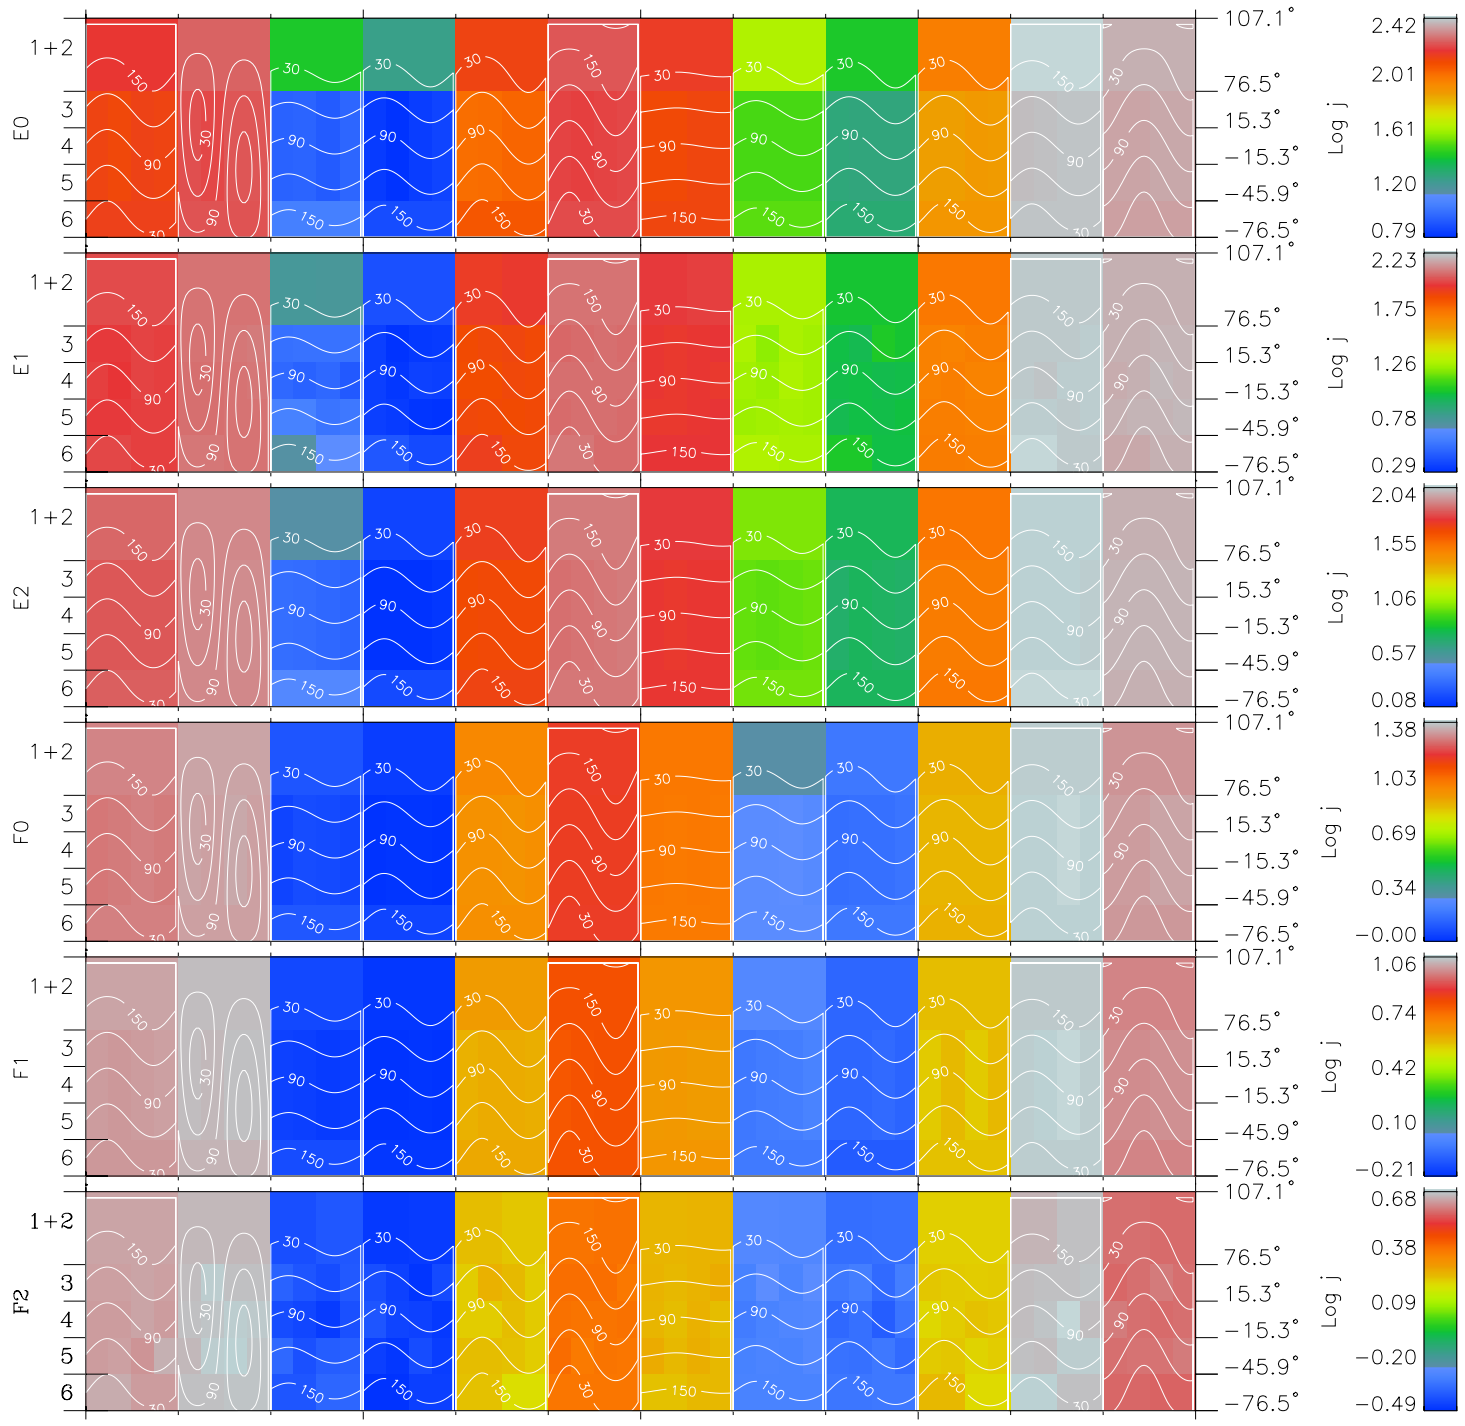

Galileo EPD Real Time All-Sky Anisotropies 97151

Software Version: RTSKY_FLUX V 1.20
 Data Production: 06-03-00
 Plot Production: Sat Sep 15 09:08:16 2001
 Color File: wondr3
 Geofactor File: 1.1

00:00:00 1997-151	151-06	151-12	151-18	00:00:00 1997-152	X JSE(R _j)
+ -94.99 -29.74 0.31	+ -94.97 -30.24 0.34	+ -94.93 -30.74 0.37	+ -94.88 -31.24 0.39	+ -94.81 -31.72 0.42	Y JSE(R _j)
					Z JSE(R _j)

◇ = Jupiter look direction
 □ = Corotation look direction