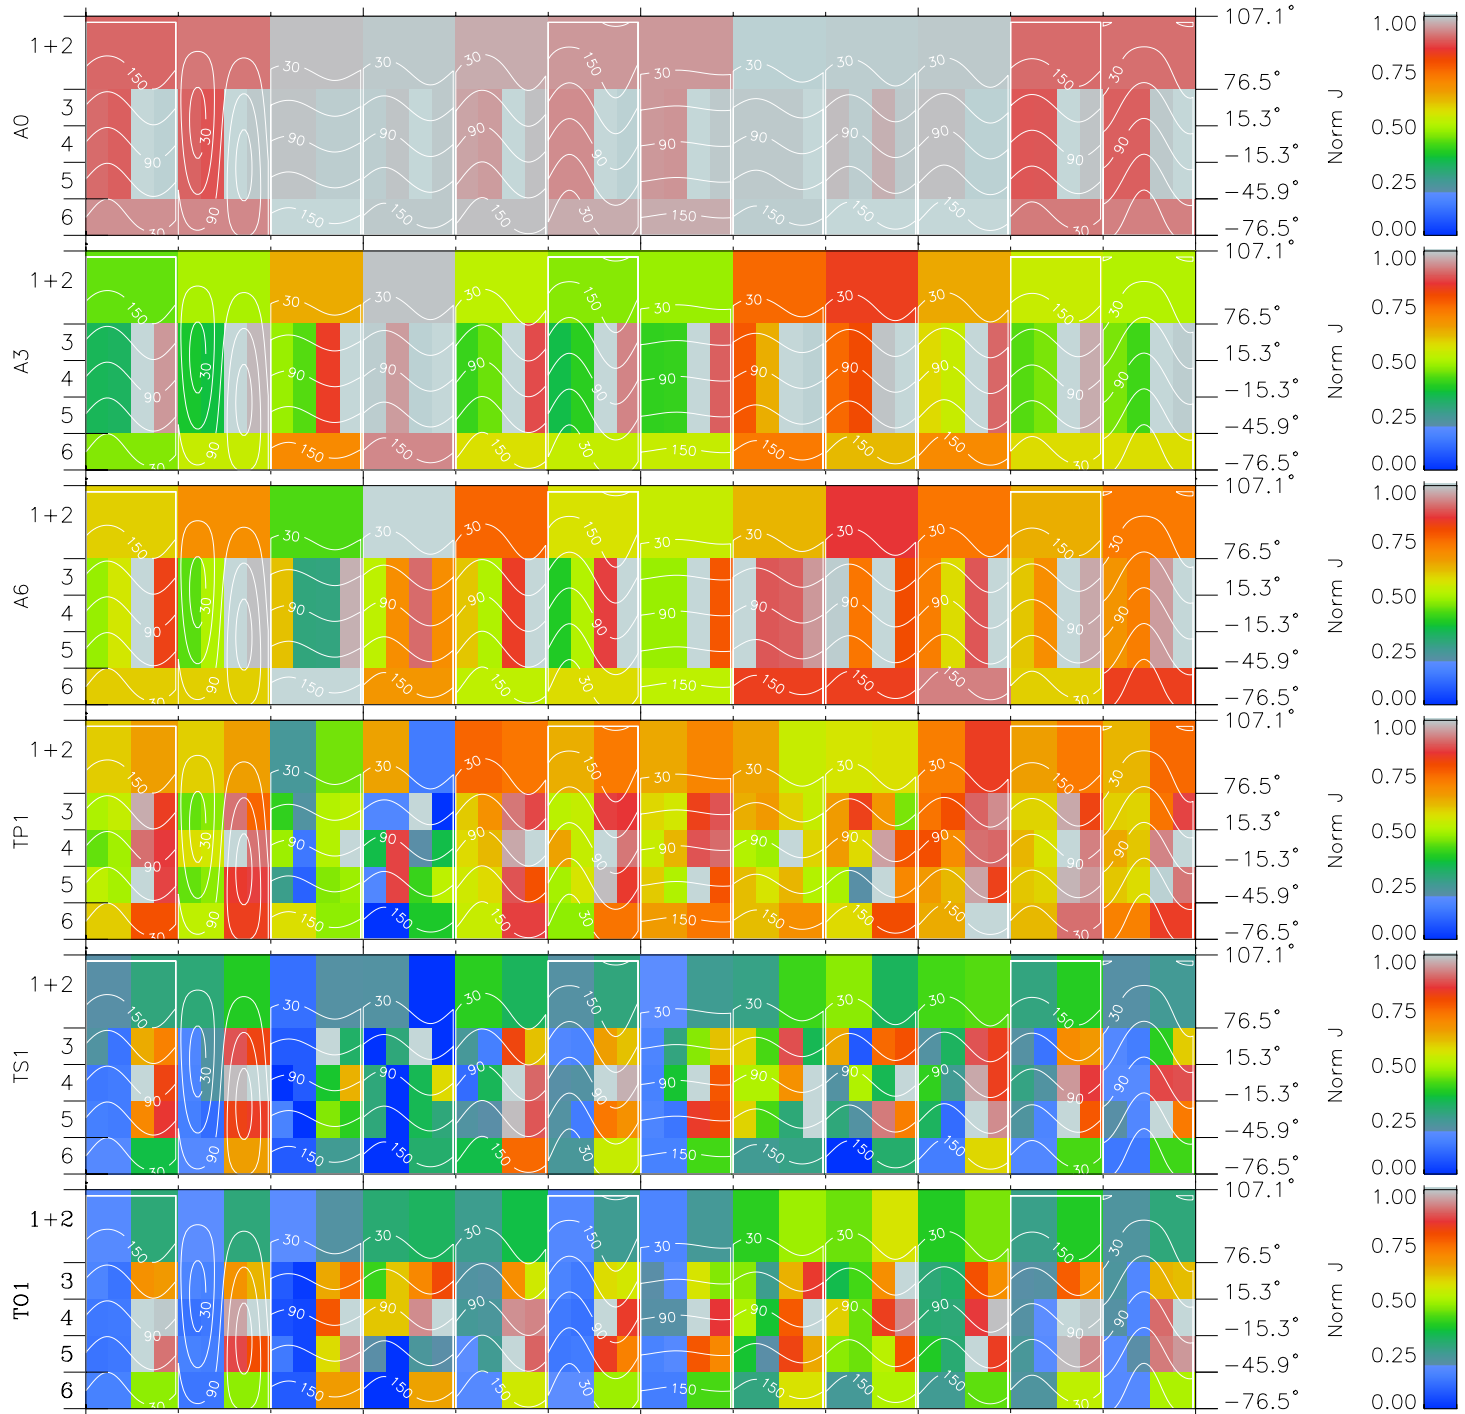

# Galileo EPD Real Time All-Sky Anisotropies 97151

Software Version: RTSKY\_NORM V 1.20  
 Data Production: 06-03-00  
 Plot Production: Sat Sep 15 09:08:24 2001  
 Color File: wondr3  
 Geofactor File: 1.1

00:00:00 1997-151	151-06	151-12	151-18	00:00:00 1997-152	X JSE(R <sub>j</sub> )	Y JSE(R <sub>j</sub> )	Z JSE(R <sub>j</sub> )
+ -94.99 -29.74 0.31	+ -94.97 -30.24 0.34	+ -94.93 -30.74 0.37	+ -94.88 -31.24 0.39	+ -94.81 -31.72 0.42			

- ◇ = Jupiter look direction
- = Corotation look direction