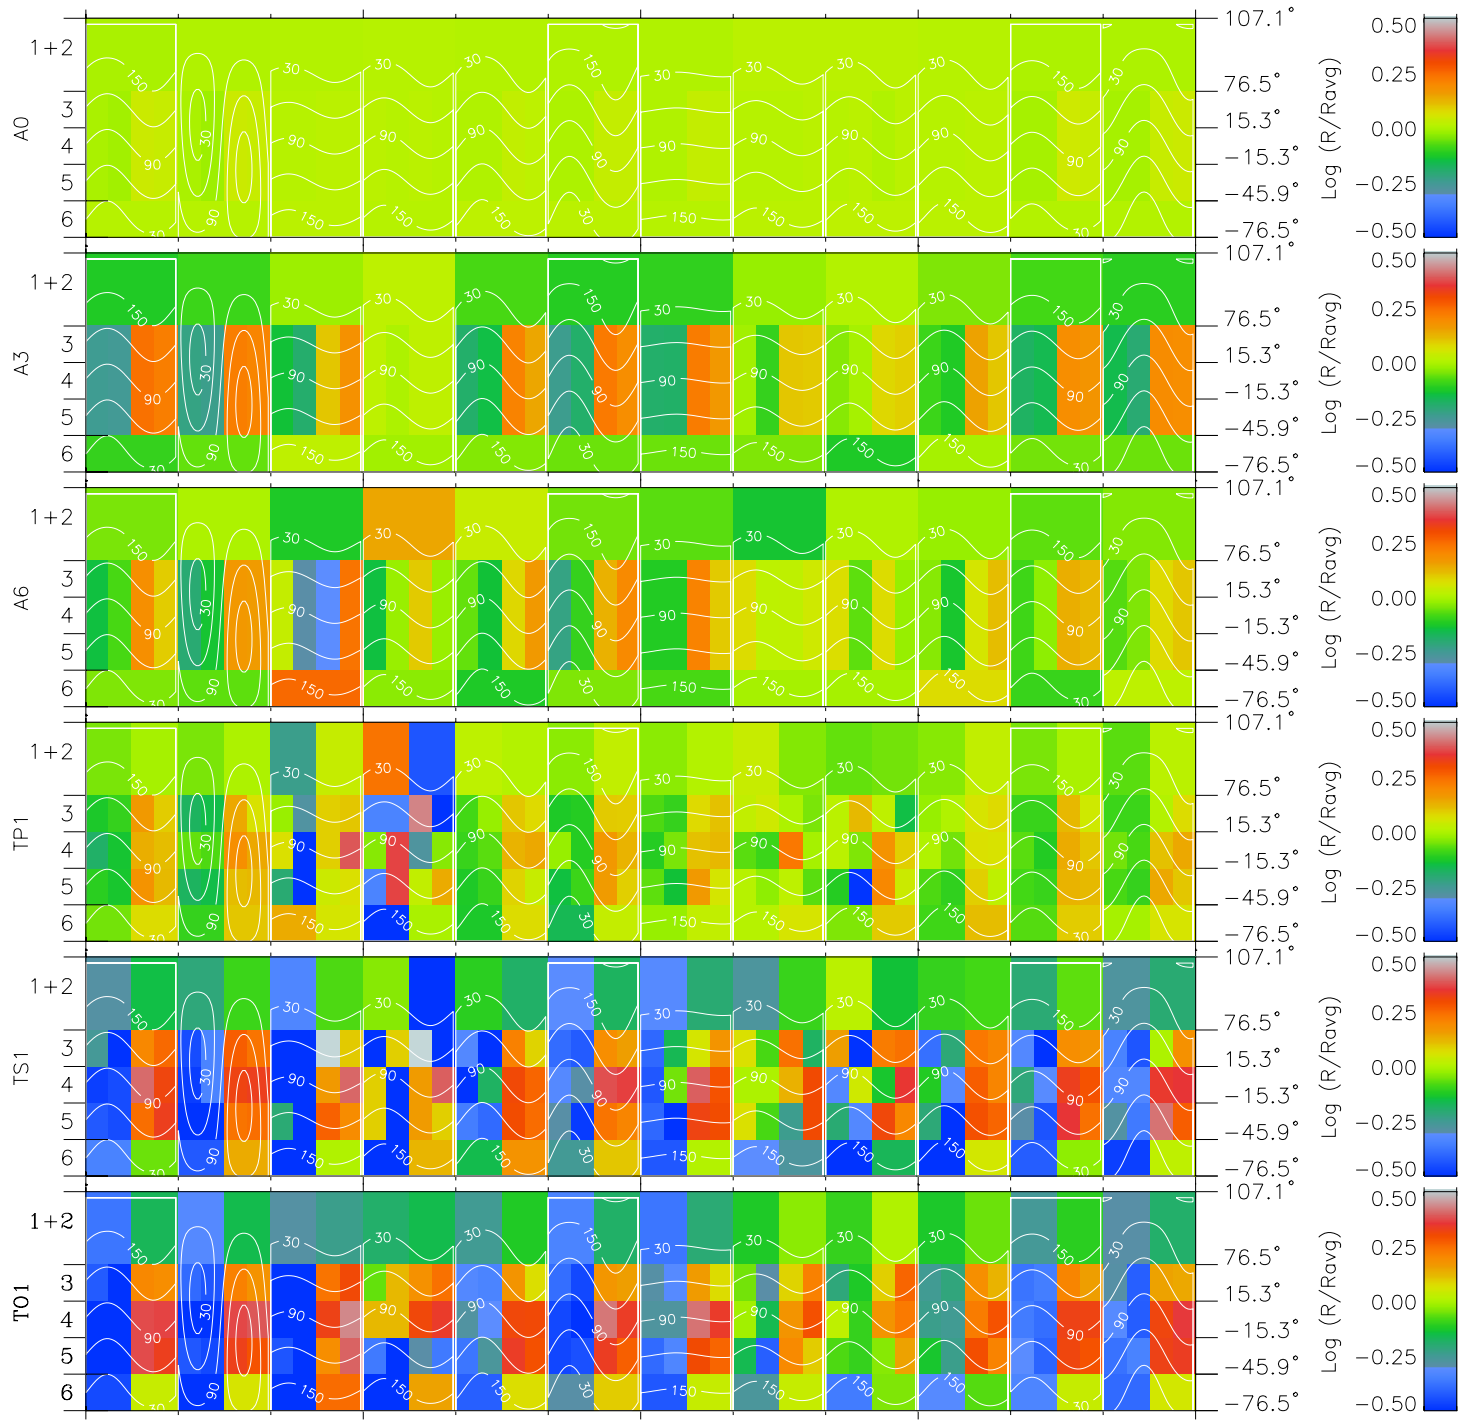

Galileo EPD Real Time All-Sky Anisotropies 97151

Software Version: RTSKY_MEAN V 1.20
 Data Production: 06-03-00
 Plot Production: Sat Sep 15 09:07:54 2001
 Color File: wondr3
 Geofactor File: 1.1

00:00:00 1997-151	151-06	151-12	151-18	00:00:00 1997-152	
+	+	+	+	+	X JSE(R _j)
-94.99	-94.97	-94.93	-94.88	-94.81	Y JSE(R _j)
-29.74	-30.24	-30.74	-31.24	-31.72	Z JSE(R _j)
0.31	0.34	0.37	0.39	0.42	

- ◇ = Jupiter look direction
- = Corotation look direction