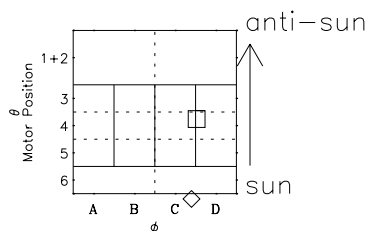

Galileo EPD Real-Time Omni 97151

Software Version: RTLINE_OMNI V 1.20
Data Production: 06-03-00
Plot Production: Sat Sep 15 09:09:50 2001

◇ = Jupiter look direction
□ = Corotation look direction