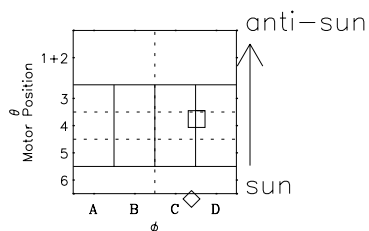

Galileo EPD Real-Time Omni 97151

Software Version: RTLINE_OMNI V 1.20
Data Production: 06-03-00
Plot Production: Sat Sep 15 09:09:50 2001

- ◇ = Jupiter look direction
- = Corotation look direction