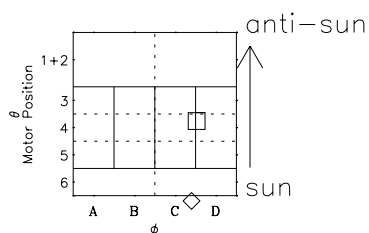

# Galileo EPD Real-Time Omni 97151

Software Version: RTLINE\_OMNI V 1.20  
Data Production: 06-03-00  
Plot Production: Sat Sep 15 09:09:49 2001

◇ = Jupiter look direction  
□ = Corotation look direction