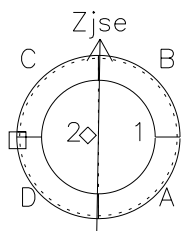

# Galileo EPD Real-Time Six-Sector 97151

Software Version: RTLINE\_R6 V 1.20  
Data Production: 06-03-00  
Plot Production: Sat Sep 15 09:09:58 2001

◇ = Jupiter look direction  
□ = Corotation look direction