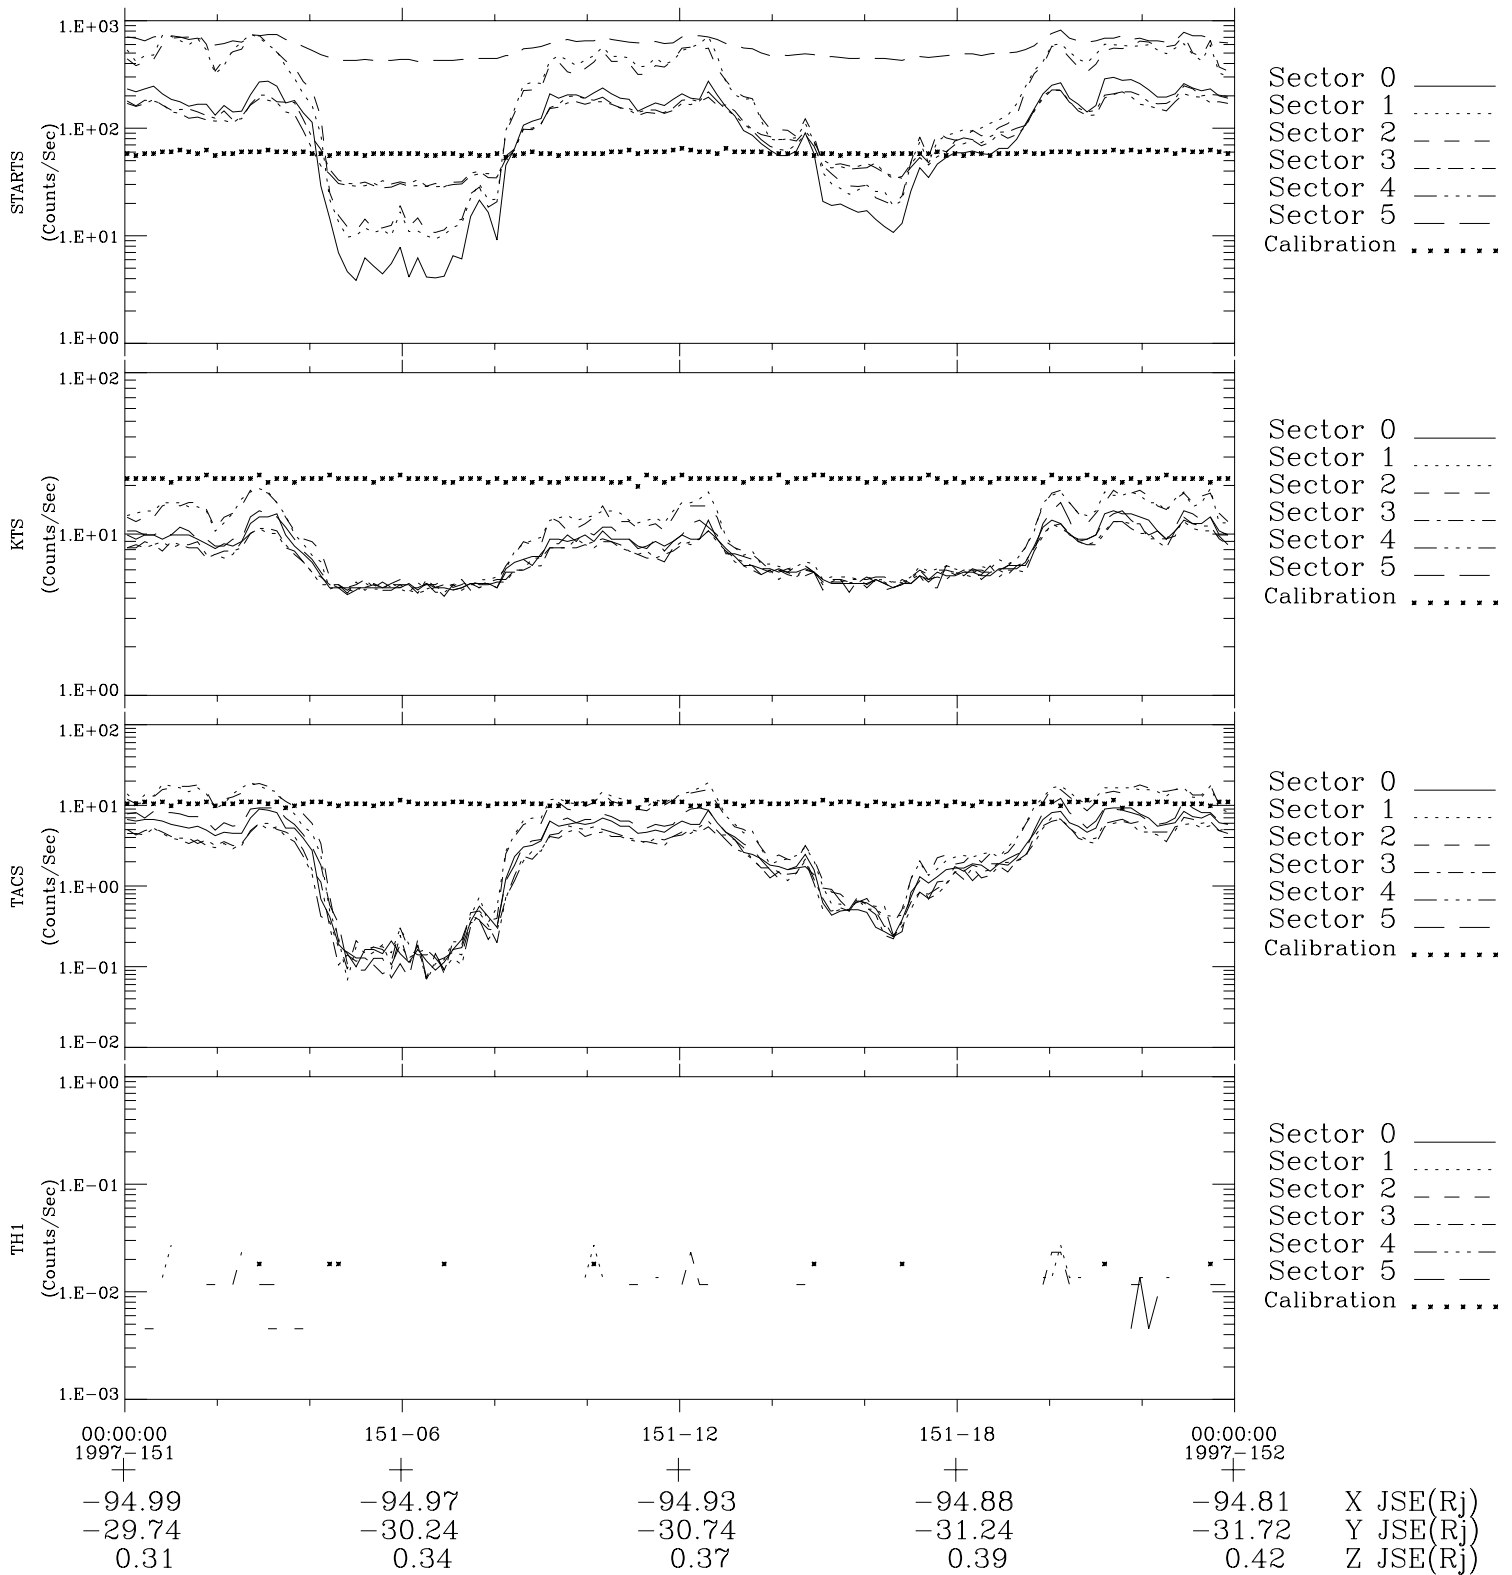

# Galileo EPD Real-Time Six-Sector 97151

Software Version: RTLINE\_R6 V 1.20  
Data Production: 06-03-00  
Plot Production: Sat Sep 15 09:09:58 2001

◇ = Jupiter look direction  
□ = Corotation look direction