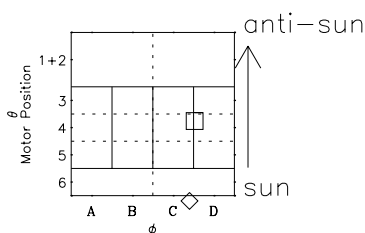

# Galileo EPD Real-Time Six-Sector 97151

Software Version: RTLINE\_R6 V 1.20  
Data Production: 06-03-00  
Plot Production: Sat Sep 15 09:09:58 2001

◇ = Jupiter look direction  
□ = Corotation look direction