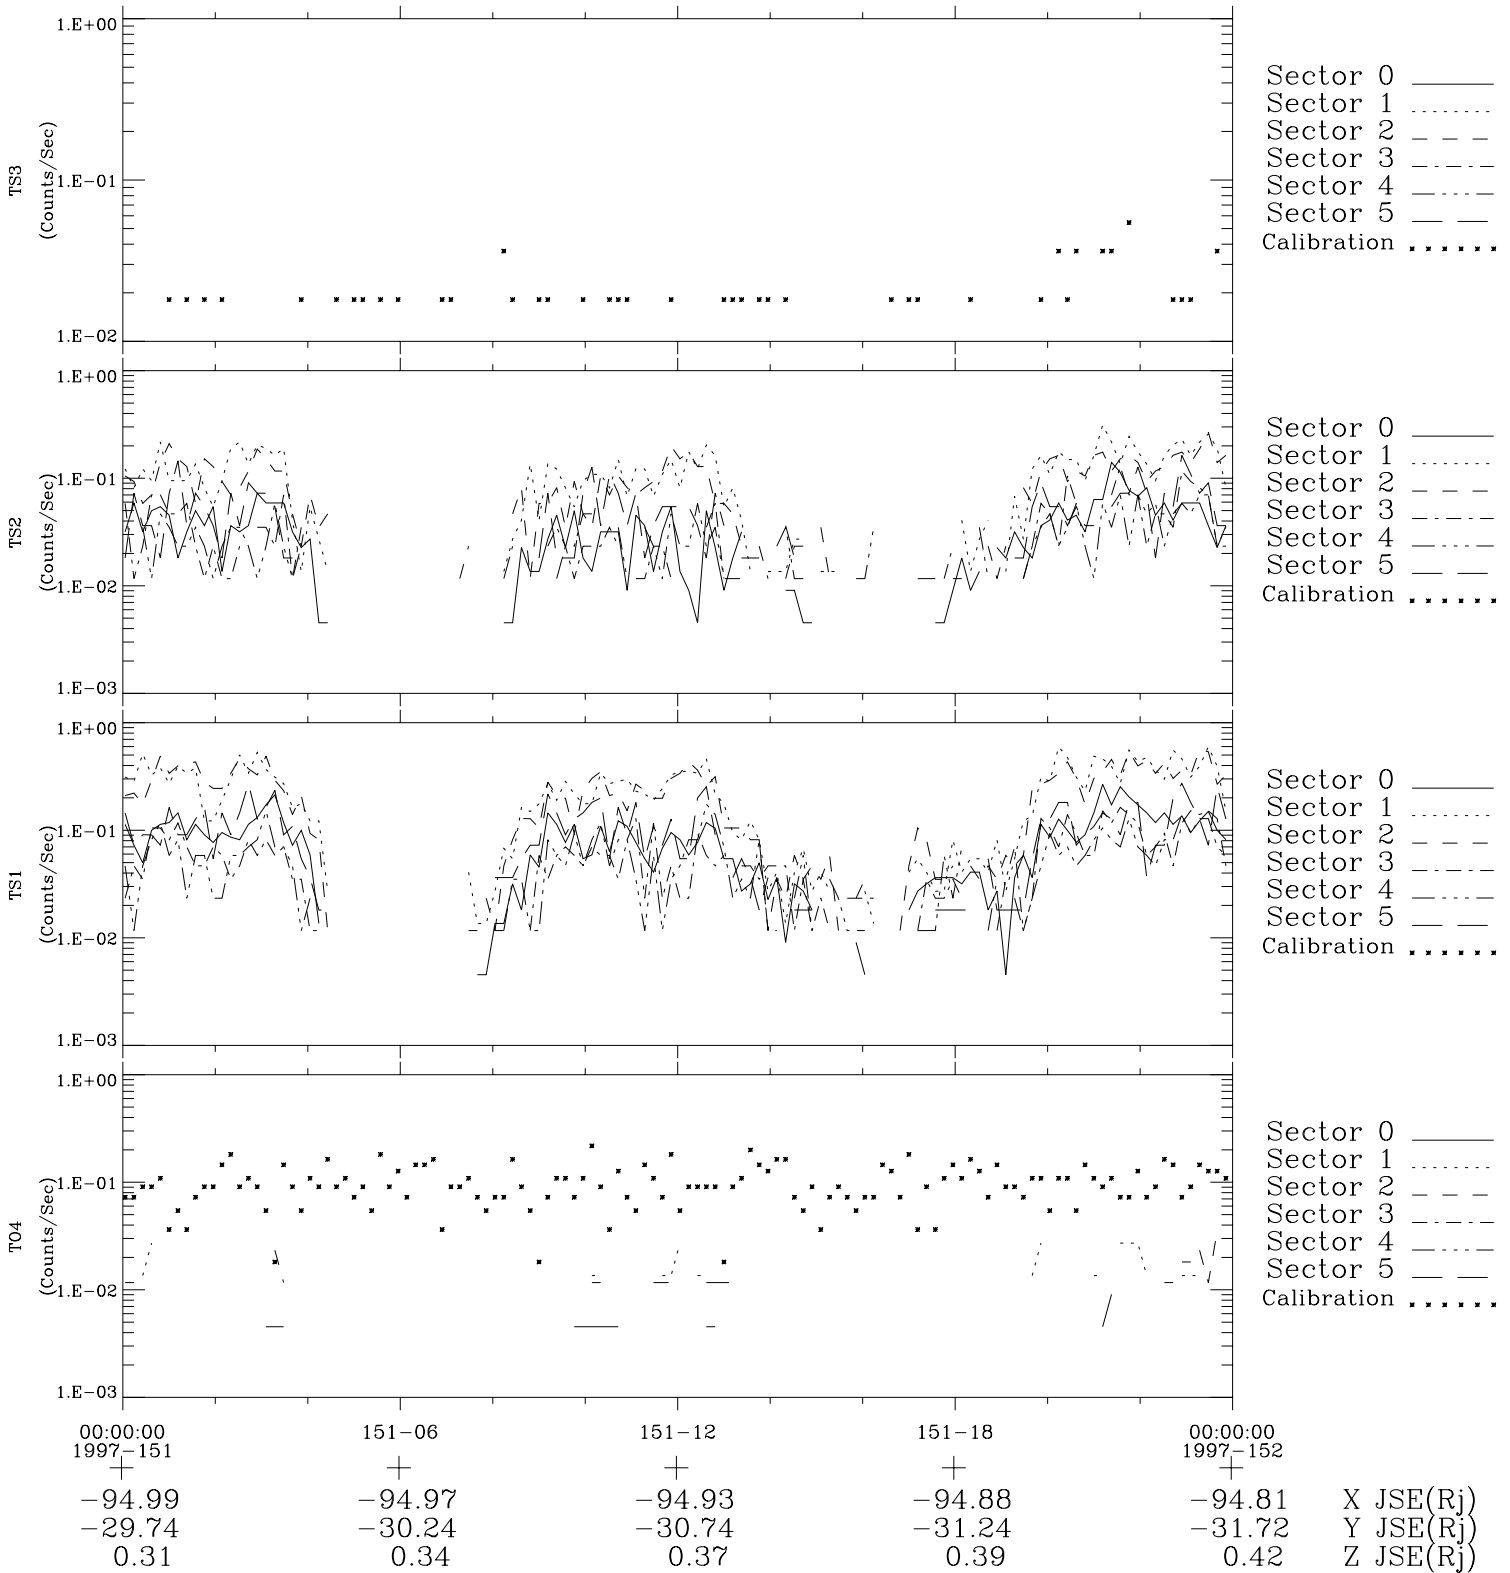

Galileo EPD Real-Time Six-Sector 97151

Software Version: RTLINE_R6 V 1.20
Data Production: 06-03-00
Plot Production: Sat Sep 15 09:09:58 2001

◇ = Jupiter look direction
□ = Corotation look direction