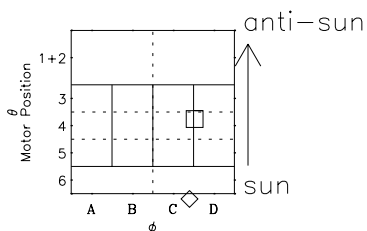

Galileo EPD Real-Time Six-Sector 97151

Software Version: RTLINE_R6 V 1.20
Data Production: 06-03-00
Plot Production: Sat Sep 15 09:09:58 2001

◇ = Jupiter look direction
□ = Corotation look direction