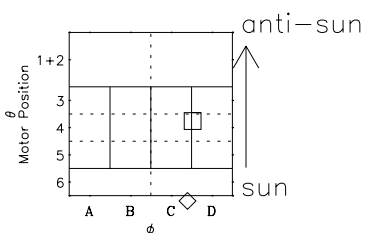

Galileo EPD Real-Time Six-Sector 97151

Software Version: RTLINE_R6 V 1.20
Data Production: 06-03-00
Plot Production: Sat Sep 15 09:09:57 2001

◇ = Jupiter look direction
□ = Corotation look direction