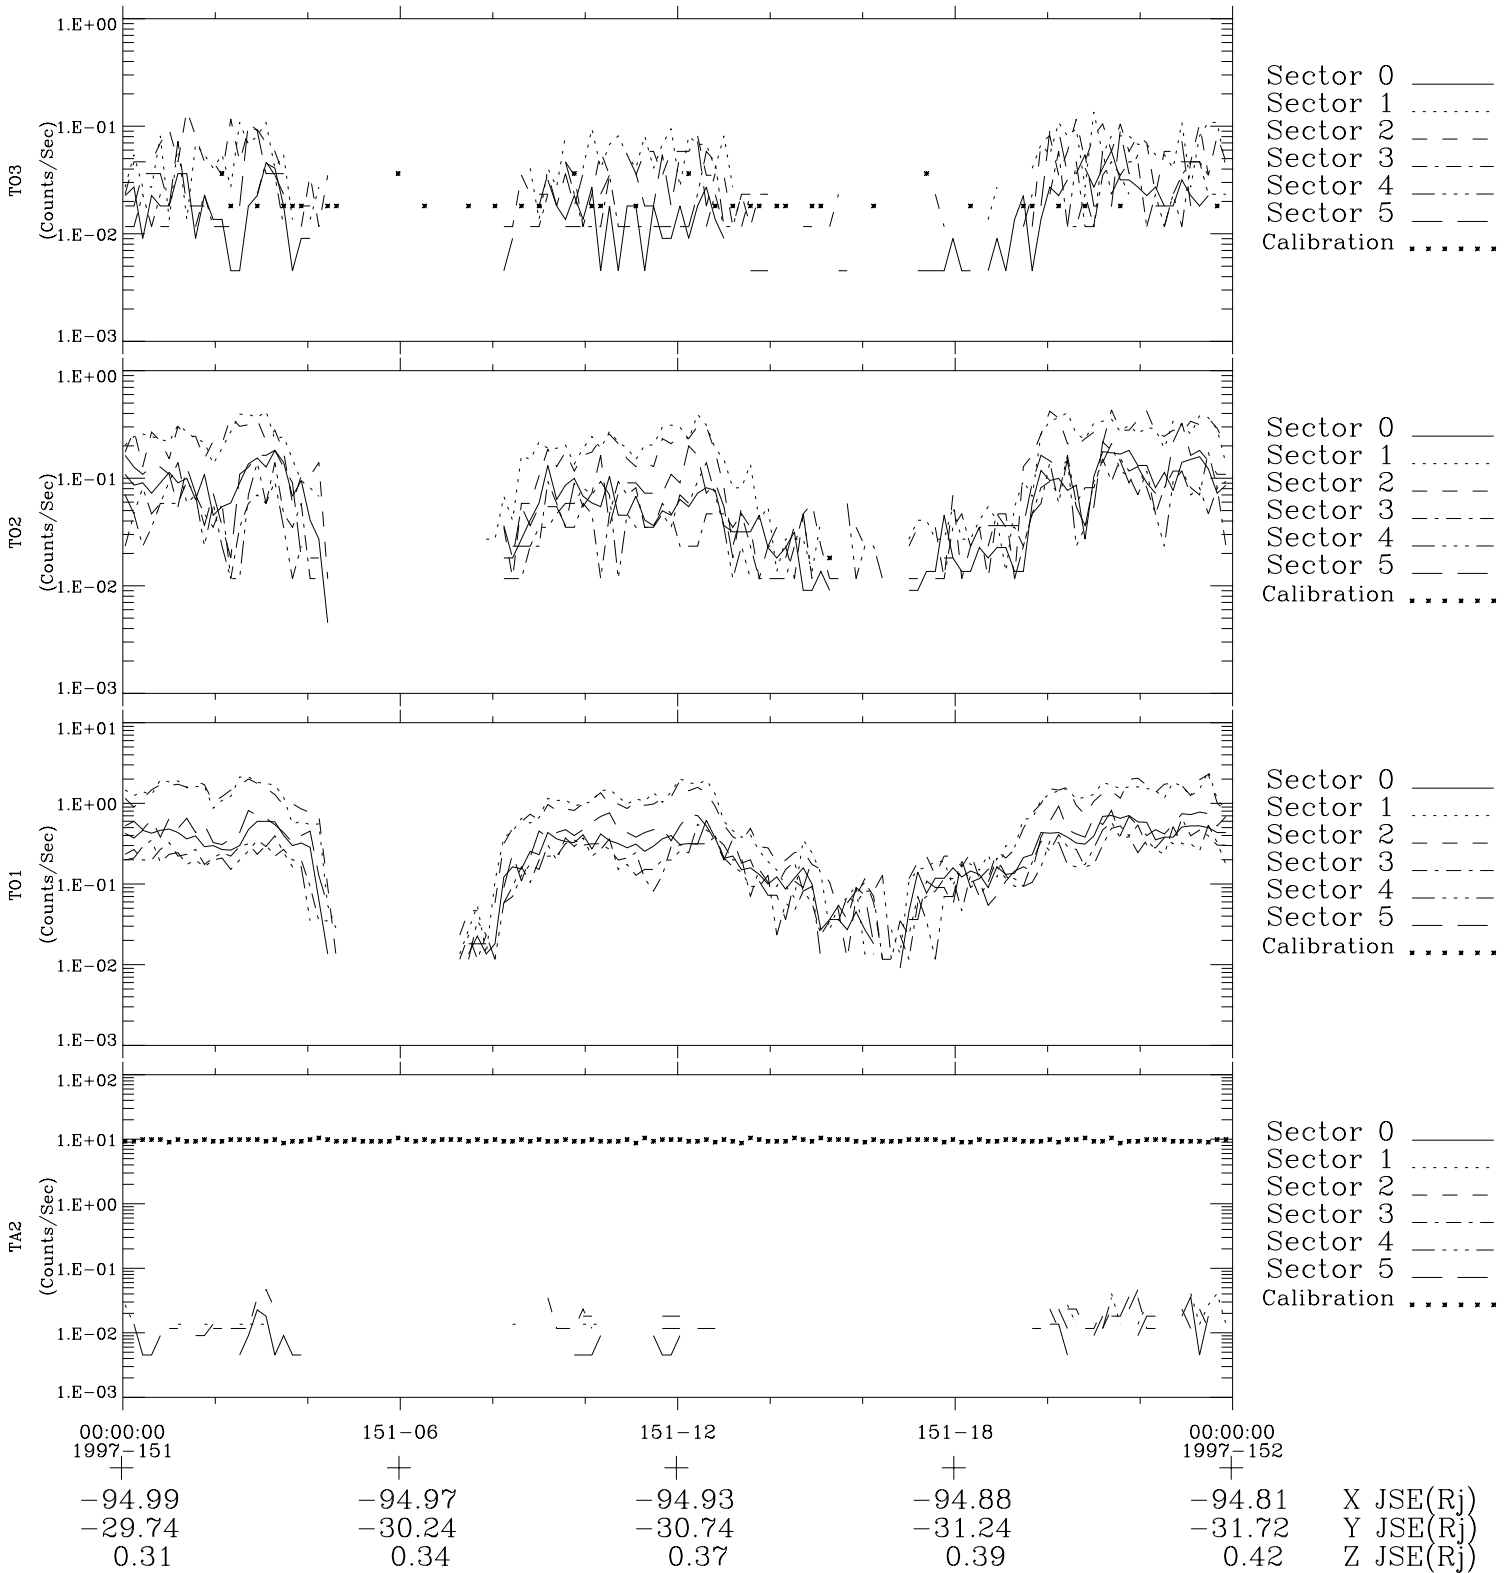

Galileo EPD Real-Time Six-Sector 97151

Software Version: RTLINE_R6 V 1.20
Data Production: 06-03-00
Plot Production: Sat Sep 15 09:09:57 2001

◇ = Jupiter look direction
□ = Corotation look direction