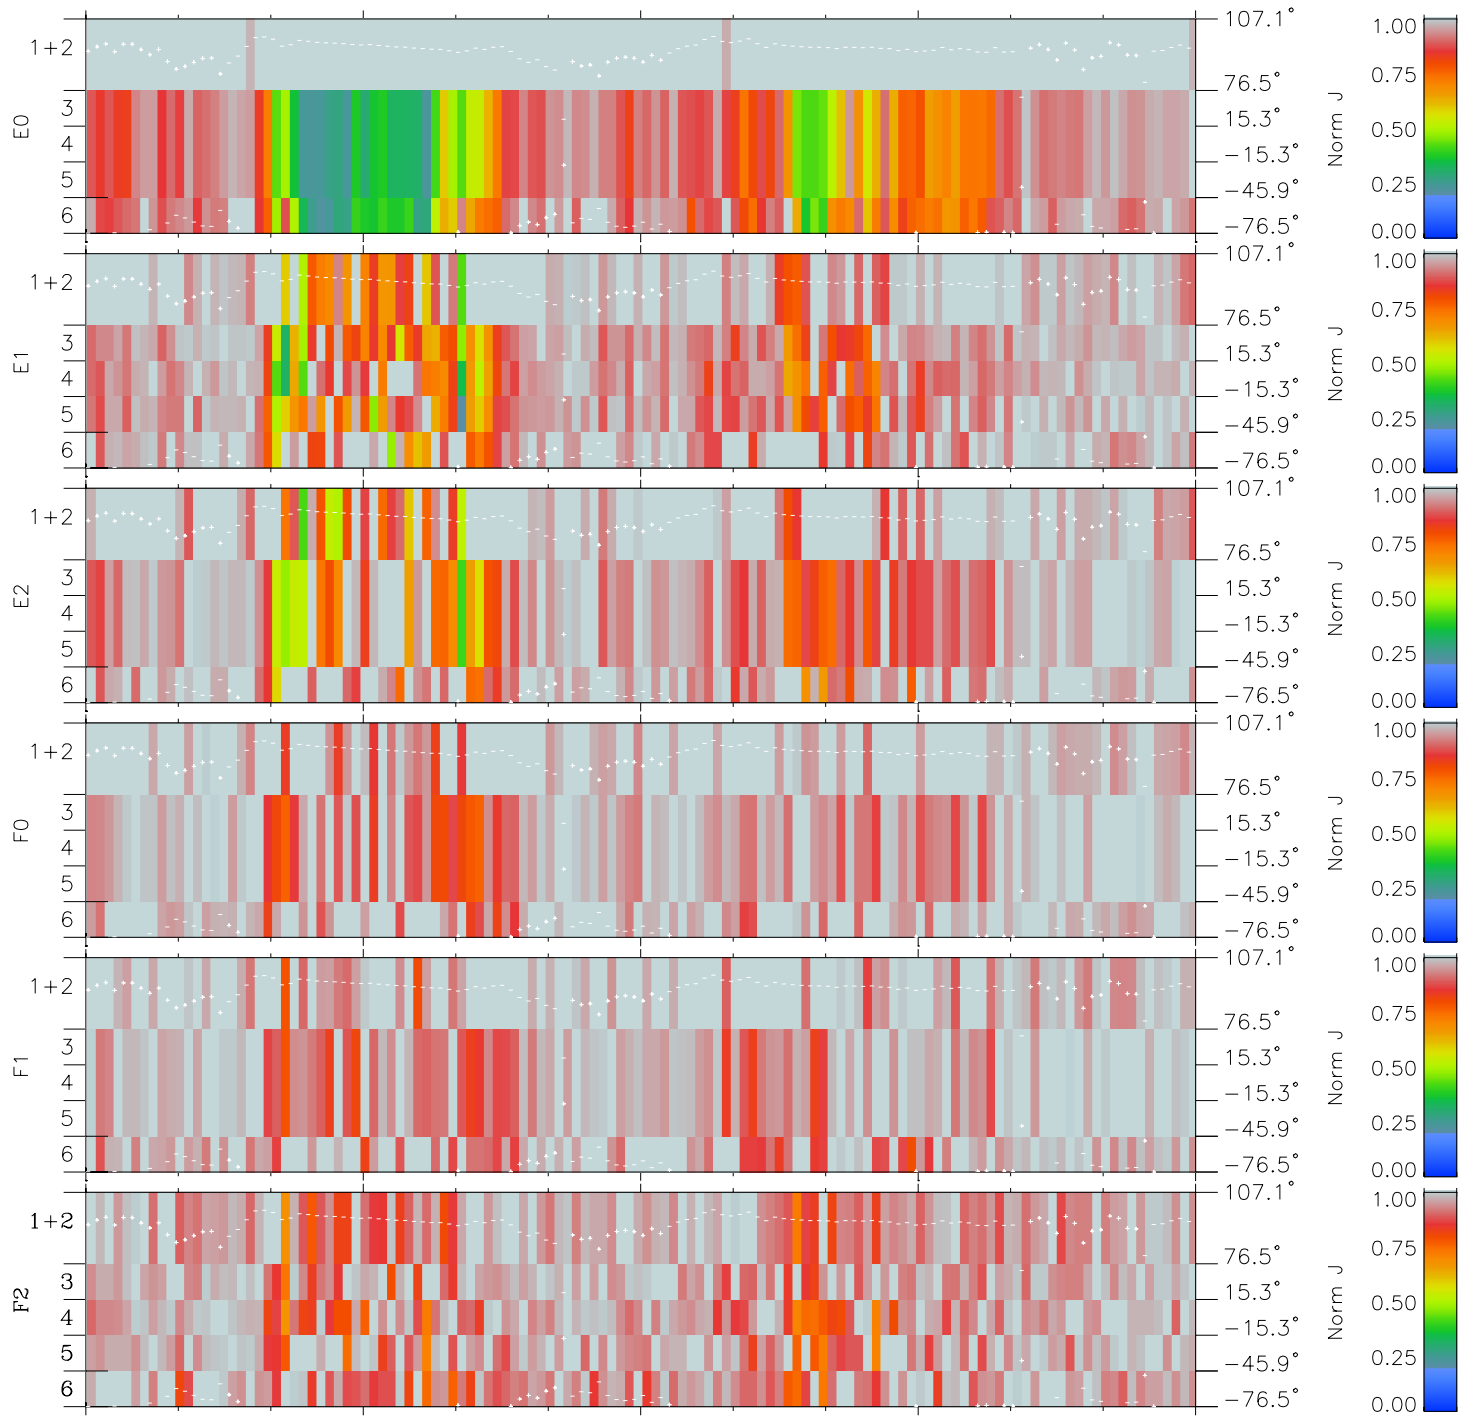

# Galileo EPD Real Elevation Anisotropies 97151

Software Version: RTELEV\_NORM V 1.20  
 Data Production: 06-03-00  
 Plot Production: Sat Sep 15 09:09:08 2001  
 Color File: wondr3  
 Geofactor File: 1.1

00:00:00 1997-151	151-06	151-12	151-18	00:00:00 1997-152	
+	+	+	+	+	
-94.99	-94.97	-94.93	-94.88	-94.81	X JSE(R <sub>j</sub> )
-29.74	-30.24	-30.74	-31.24	-31.72	Y JSE(R <sub>j</sub> )
0.31	0.34	0.37	0.39	0.42	Z JSE(R <sub>j</sub> )

- ◇ = Jupiter look direction
- = Corotation look direction