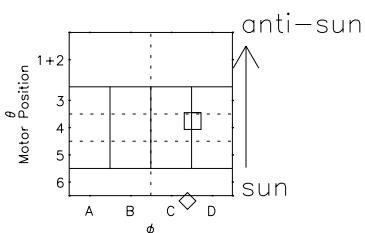

- = Jupiter look direction
- = Corotation look direction