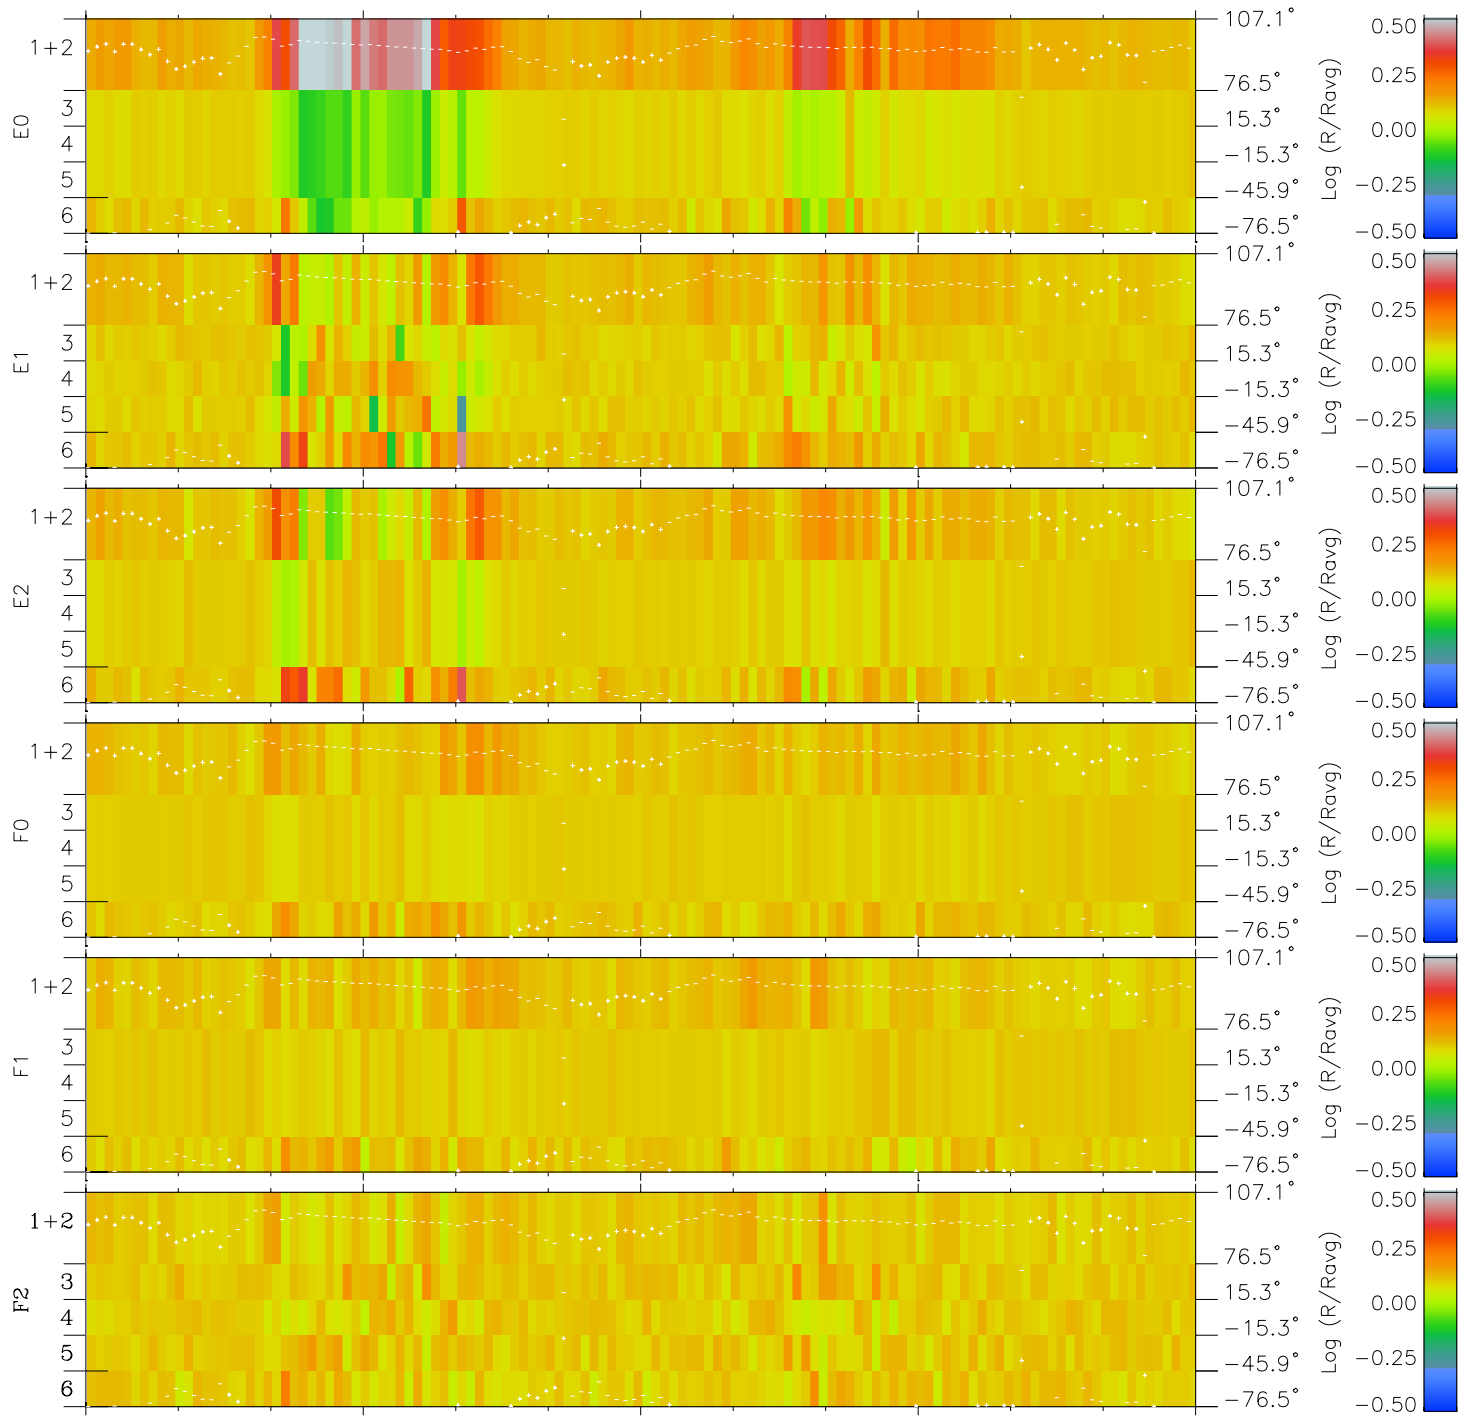

Galileo EPD Real Elevation Anisotropies 97151

Software Version: RTELEV_MEAN V 1.20
 Data Production: 06-03-00
 Plot Production: Sat Sep 15 09:08:43 2001
 Color File: wondr3
 Geofactor File: 1.1

00:00:00 1997-151	151-06	151-12	151-18	00:00:00 1997-152	
+	+	+	+	+	
-94.99	-94.97	-94.93	-94.88	-94.81	X JSE(R _j)
-29.74	-30.24	-30.74	-31.24	-31.72	Y JSE(R _j)
0.31	0.34	0.37	0.39	0.42	Z JSE(R _j)

- ◇ = Jupiter look direction
- = Corotation look direction