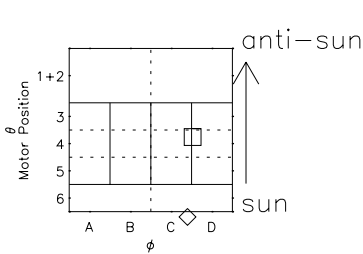

Galileo EPD Real Elevation Anisotropies 97151

Software Version: RTELEV_MEAN V 1.20
 Data Production: 06-03-00
 Plot Production: Sat Sep 15 09:08:43 2001
 Color File: wondr3
 Geofactor File: 1.1

00:00:00 1997-151	151-06	151-12	151-18	00:00:00 1997-152	
+	+	+	+	+	
-94.99	-94.97	-94.93	-94.88	-94.81	X JSE(R _j)
-29.74	-30.24	-30.74	-31.24	-31.72	Y JSE(R _j)
0.31	0.34	0.37	0.39	0.42	Z JSE(R _j)

- ◇ = Jupiter look direction
- = Corotation look direction