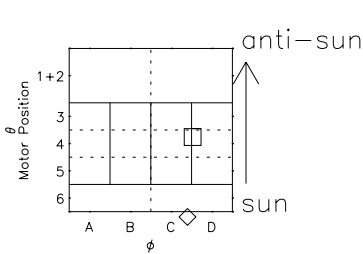

Galileo EPD Real Elevation Anisotropies 97151

Software Version: RTELEV_FLUX V 1.20
 Data Production: 06-03-00
 Plot Production: Sat Sep 15 09:08:56 2001
 Color File: wondr3
 Geofactor File: 1.1

00:00:00 1997-151	151-06	151-12	151-18	00:00:00 1997-152	X JSE(R _j)	Y JSE(R _j)	Z JSE(R _j)
+	+	+	+	+			
-94.99	-94.97	-94.93	-94.88	-94.81			
-29.74	-30.24	-30.74	-31.24	-31.72			
0.31	0.34	0.37	0.39	0.42			

- ◇ = Jupiter look direction
- = Corotation look direction