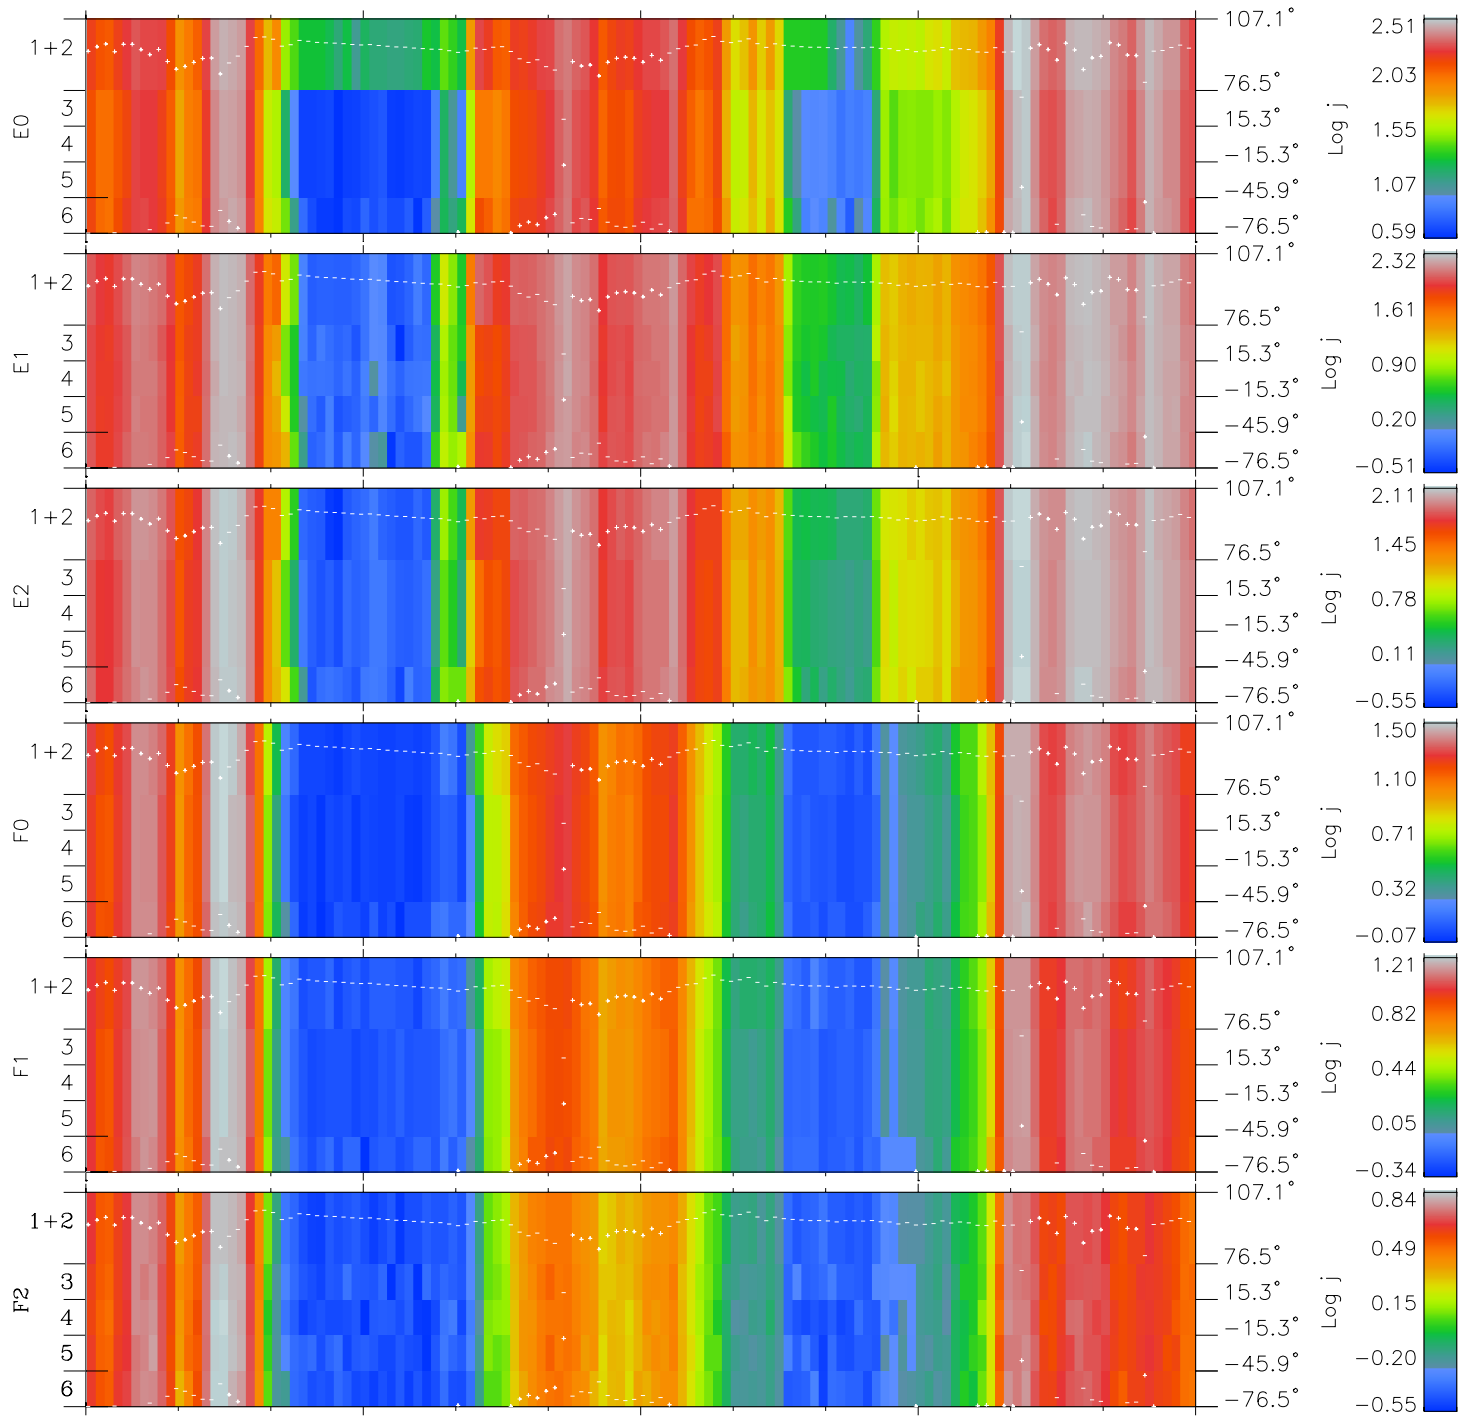

Galileo EPD Real Elevation Anisotropies 97151

Software Version: RTELEV_FLUX V 1.20
 Data Production: 06-03-00
 Plot Production: Sat Sep 15 09:08:56 2001
 Color File: wondr3
 Geofactor File: 1.1

00:00:00 1997-151	151-06	151-12	151-18	00:00:00 1997-152	X JSE(R _j)	Y JSE(R _j)	Z JSE(R _j)
+	+	+	+	+			
-94.99	-94.97	-94.93	-94.88	-94.81			
-29.74	-30.24	-30.74	-31.24	-31.72			
0.31	0.34	0.37	0.39	0.42			

- ◇ = Jupiter look direction
- = Corotation look direction