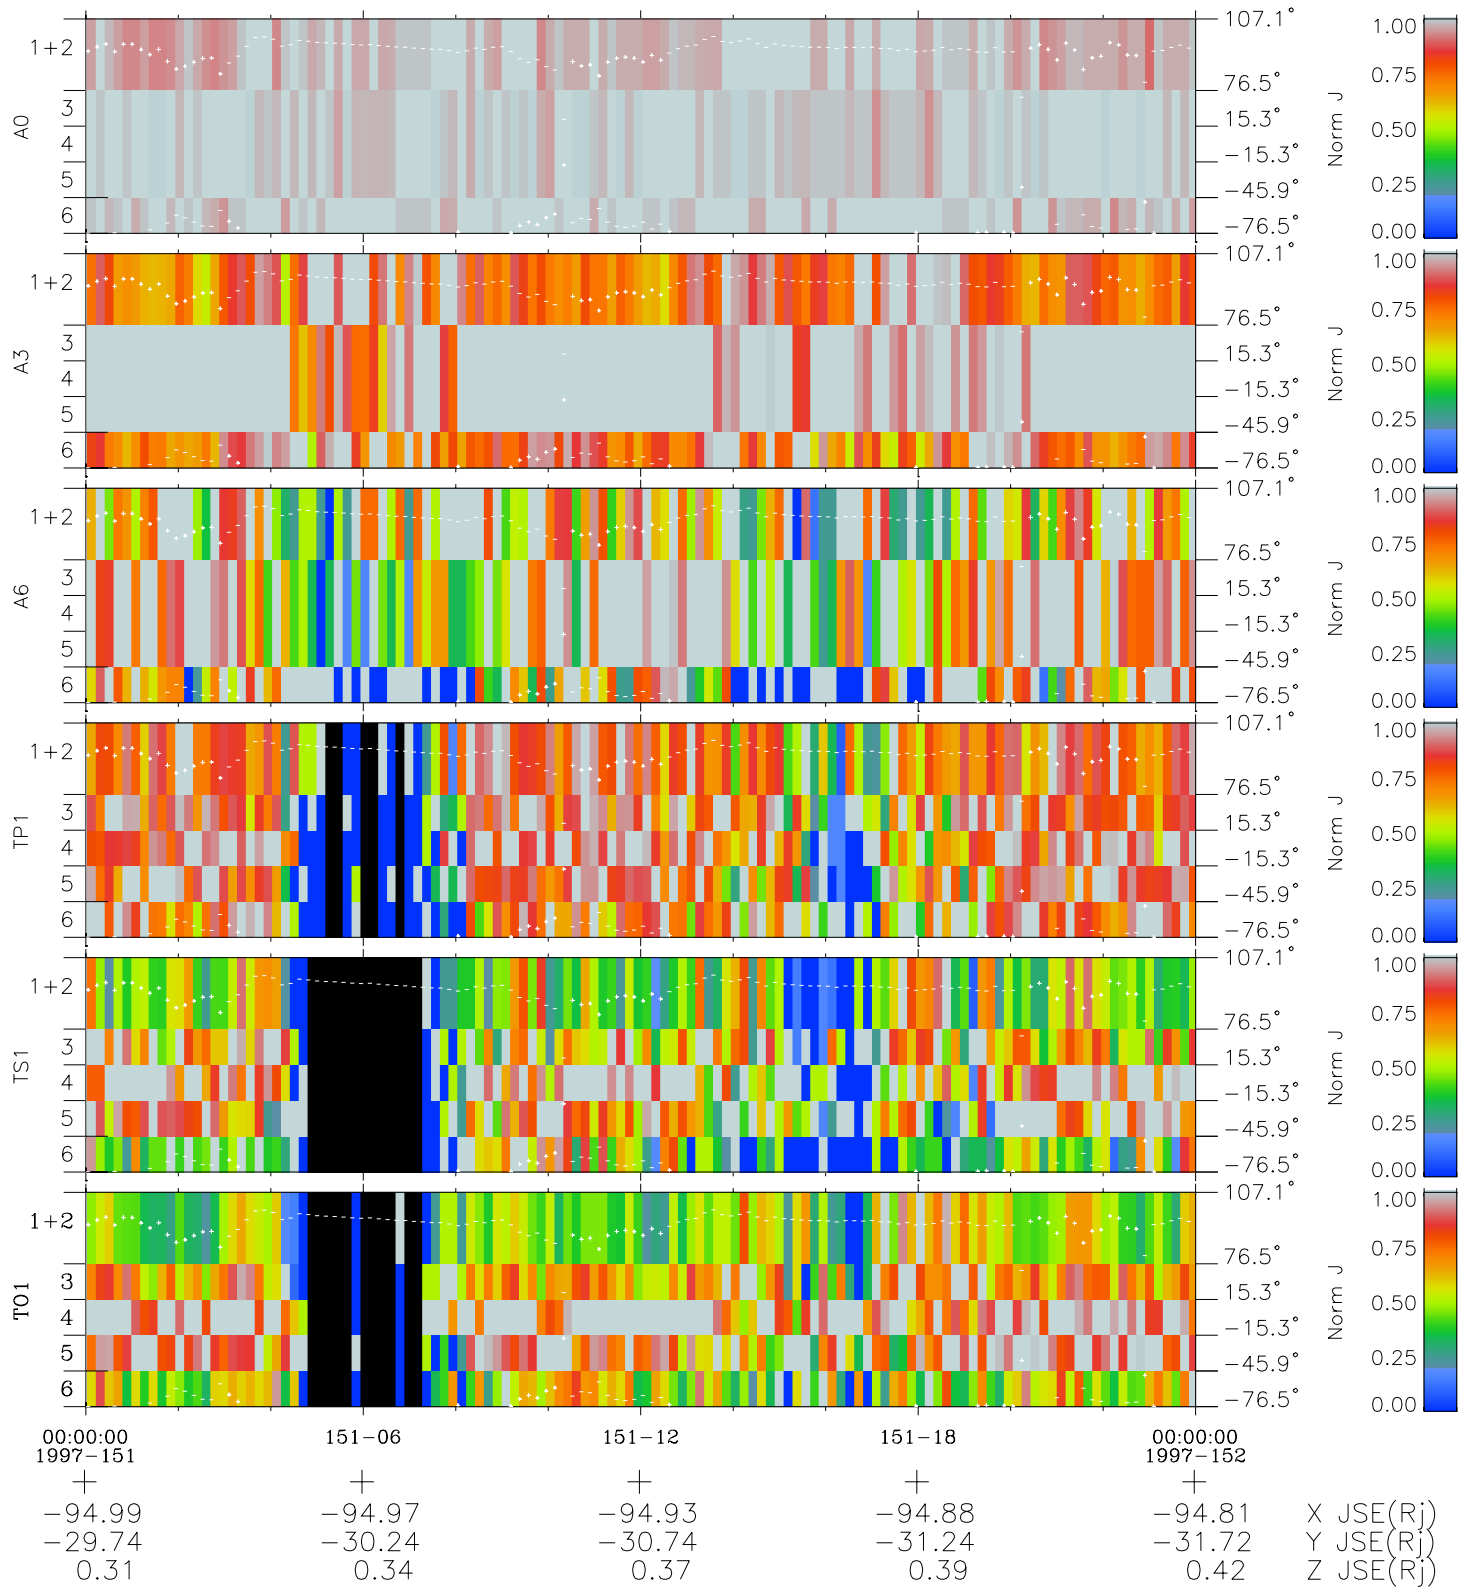

Galileo EPD Real Elevation Anisotropies 97151

Software Version: RTELEV_NORM V 1.20
Data Production: 06-03-00
Plot Production: Sat Sep 15 09:09:02 2001
Color File: wondr3
Geofactor File: 1.1

- ◇ = Jupiter look direction
- = Corotation look direction