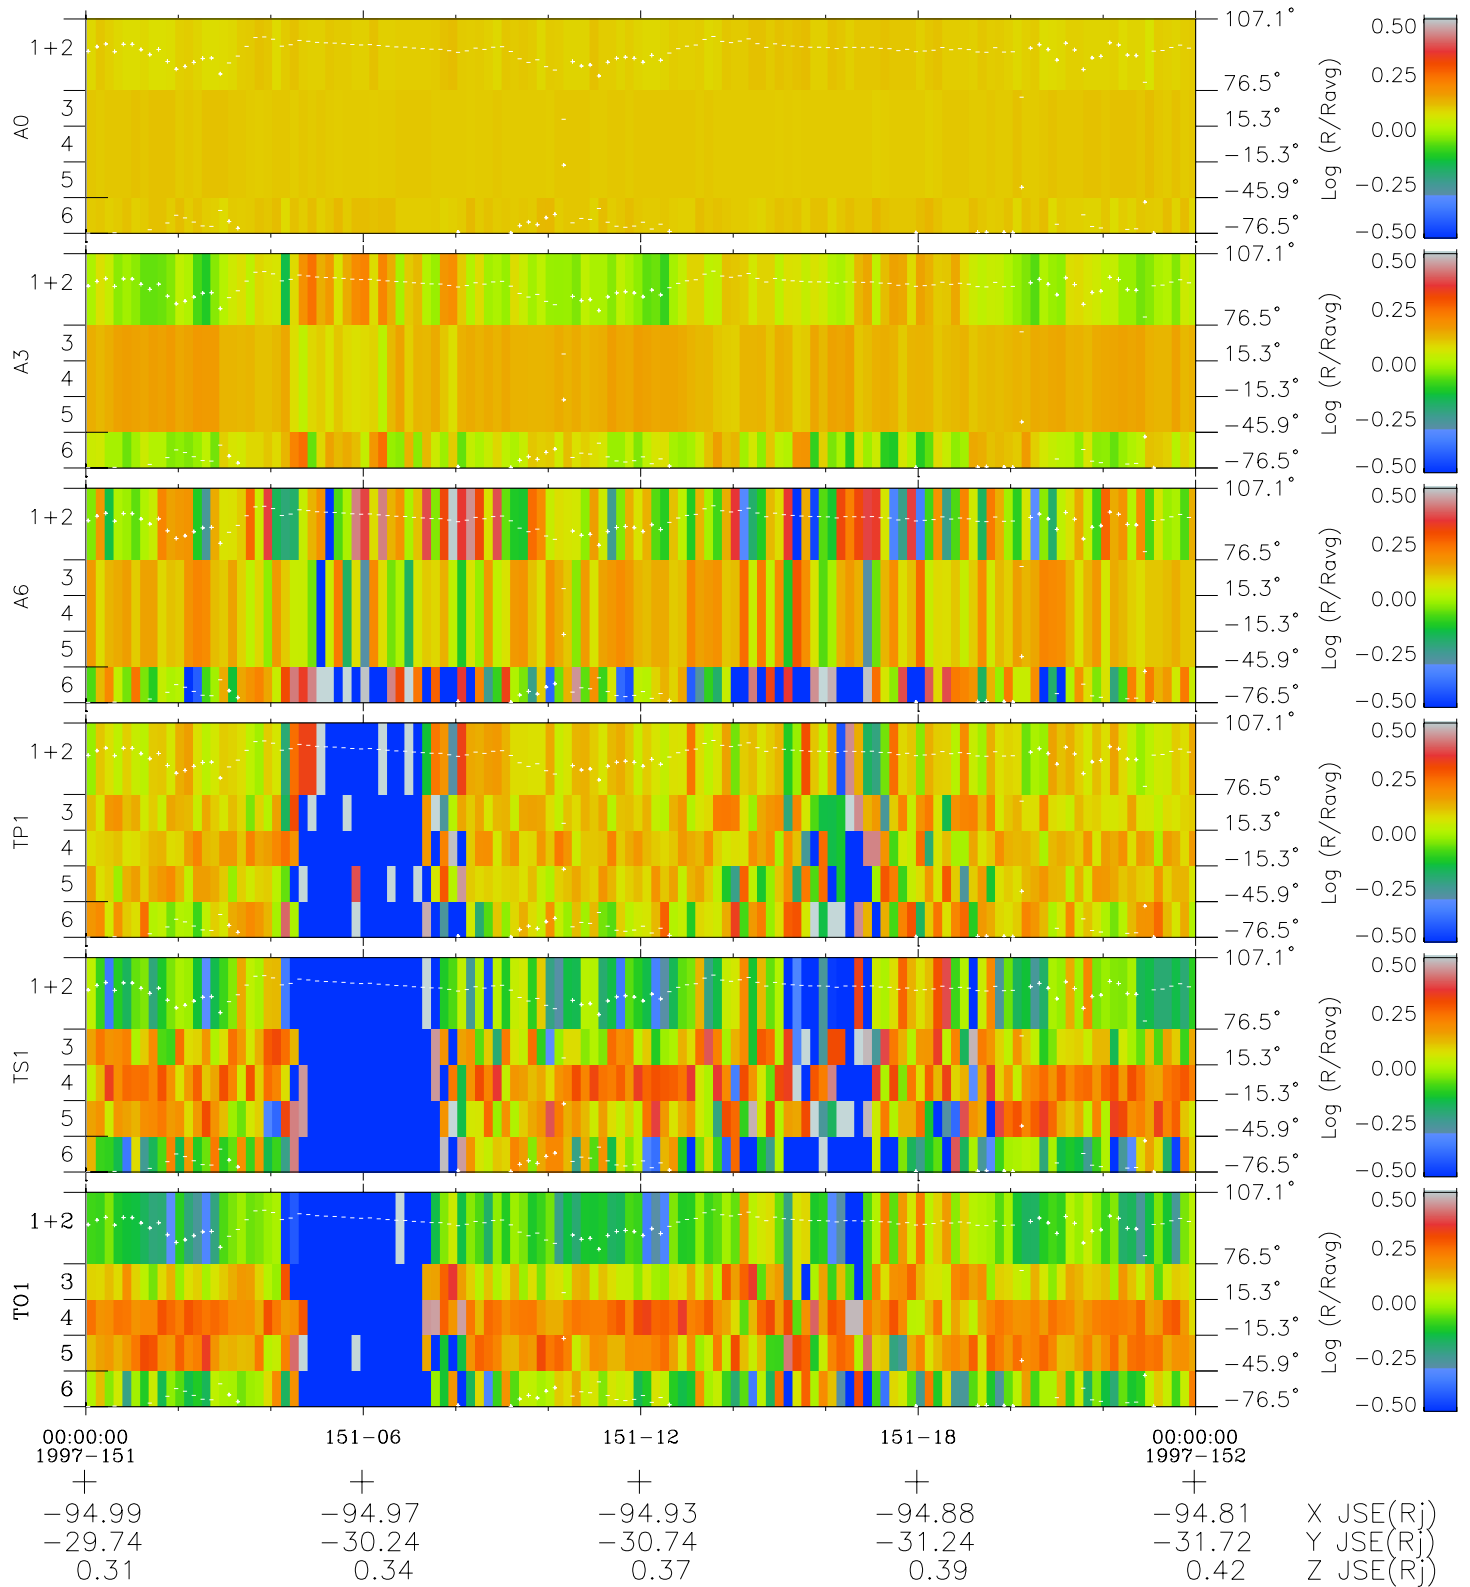

Galileo EPD Real Elevation Anisotropies 97151

Software Version: RTELEV_MEAN V 1.20
 Data Production: 06-03-00
 Plot Production: Sat Sep 15 09:08:38 2001
 Color File: wondr3
 Geofactor File: 1.1

- ◇ = Jupiter look direction
- = Corotation look direction