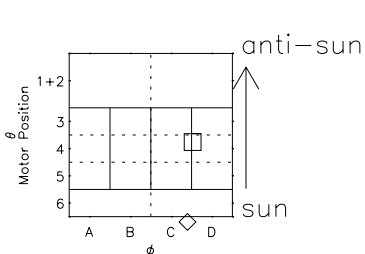

Galileo EPD Real Elevation Anisotropies 97151

Software Version: RTELEV_MEAN V 1.20
 Data Production: 06-03-00
 Plot Production: Sat Sep 15 09:08:38 2001
 Color File: wondr3
 Geofactor File: 1.1

- ◇ = Jupiter look direction
- = Corotation look direction