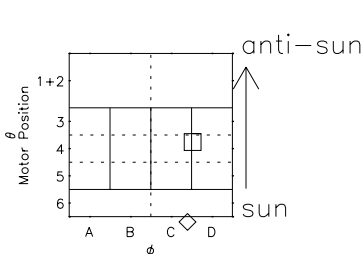

Galileo EPD Real Elevation Anisotropies 97151

Software Version: RTELEV_FLUX V 1.20
Data Production: 06-03-00
Plot Production: Sat Sep 15 09:08:50 2001
Color File: wondr3
Geofactor File: 1.1

- ◇ = Jupiter look direction
- = Corotation look direction