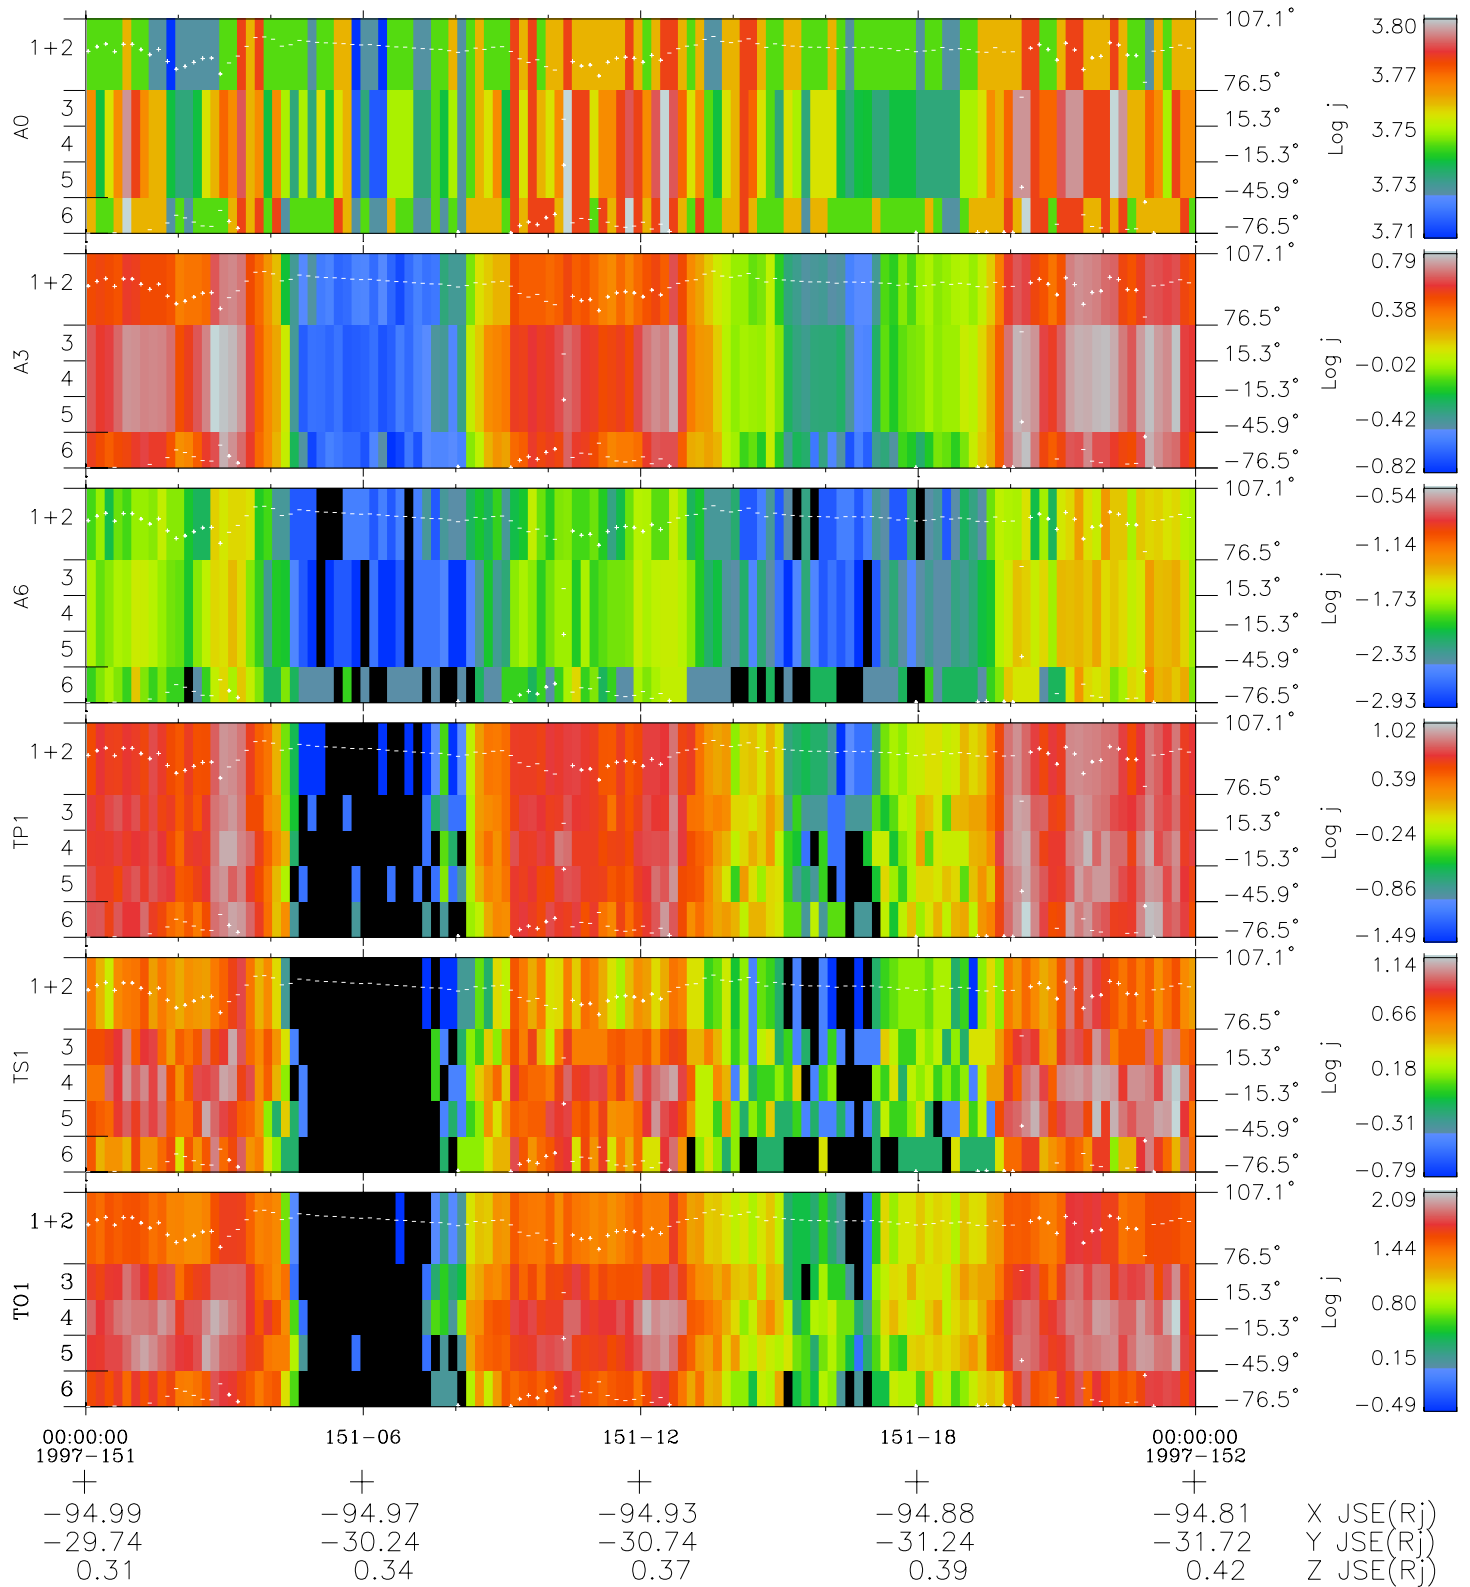

Galileo EPD Real Elevation Anisotropies 97151

Software Version: RTELEV_FLUX V 1.20
Data Production: 06-03-00
Plot Production: Sat Sep 15 09:08:50 2001
Color File: wondr3
Geofactor File: 1.1

- ◇ = Jupiter look direction
- = Corotation look direction