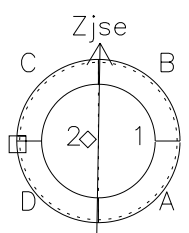

Galileo EPD Real Time Azimuth Anisotropies 97151

Software Version: RTAZIM_NORM V 1.20
 Data Production: 06-03-00
 Plot Production: Sat Sep 15 09:09:44 2001
 Color File: wondr3
 Geofactor File: 1.1

00:00:00 1997-151	151-06	151-12	151-18	00:00:00 1997-152	
+	+	+	+	+	X JSE(R _j)
-94.99	-94.97	-94.93	-94.88	-94.81	Y JSE(R _j)
-29.74	-30.24	-30.74	-31.24	-31.72	Z JSE(R _j)
0.31	0.34	0.37	0.39	0.42	

◇ = Jupiter look direction
 □ = Corotation look direction