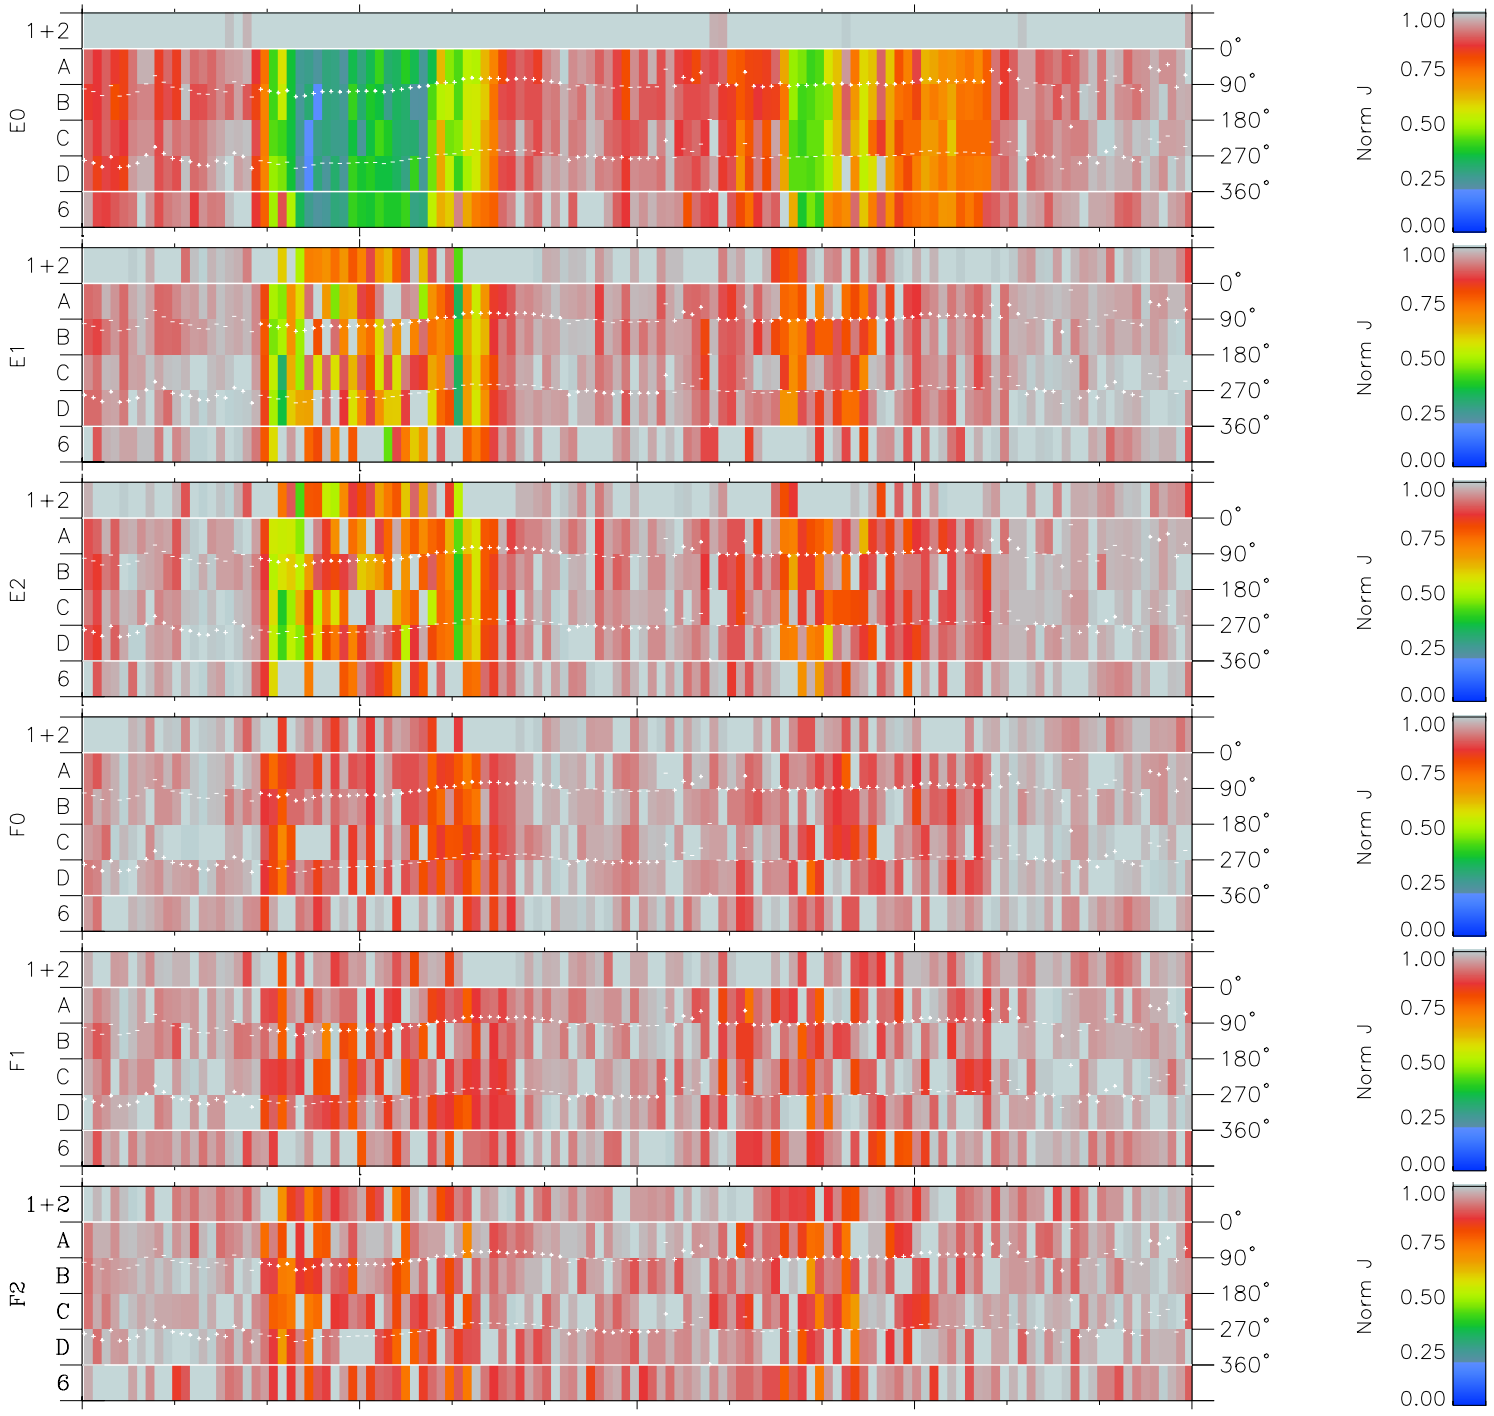

Galileo EPD Real Time Azimuth Anisotropies 97151

Software Version: RTAZIM_NORM V 1.20
 Data Production: 06-03-00
 Plot Production: Sat Sep 15 09:09:44 2001
 Color File: wondr3
 Geofactor File: 1.1

00:00:00 1997-151	151-06	151-12	151-18	00:00:00 1997-152	
+	+	+	+	+	X JSE(R _j)
-94.99	-94.97	-94.93	-94.88	-94.81	Y JSE(R _j)
-29.74	-30.24	-30.74	-31.24	-31.72	Z JSE(R _j)
0.31	0.34	0.37	0.39	0.42	

◇ = Jupiter look direction
 □ = Corotation look direction