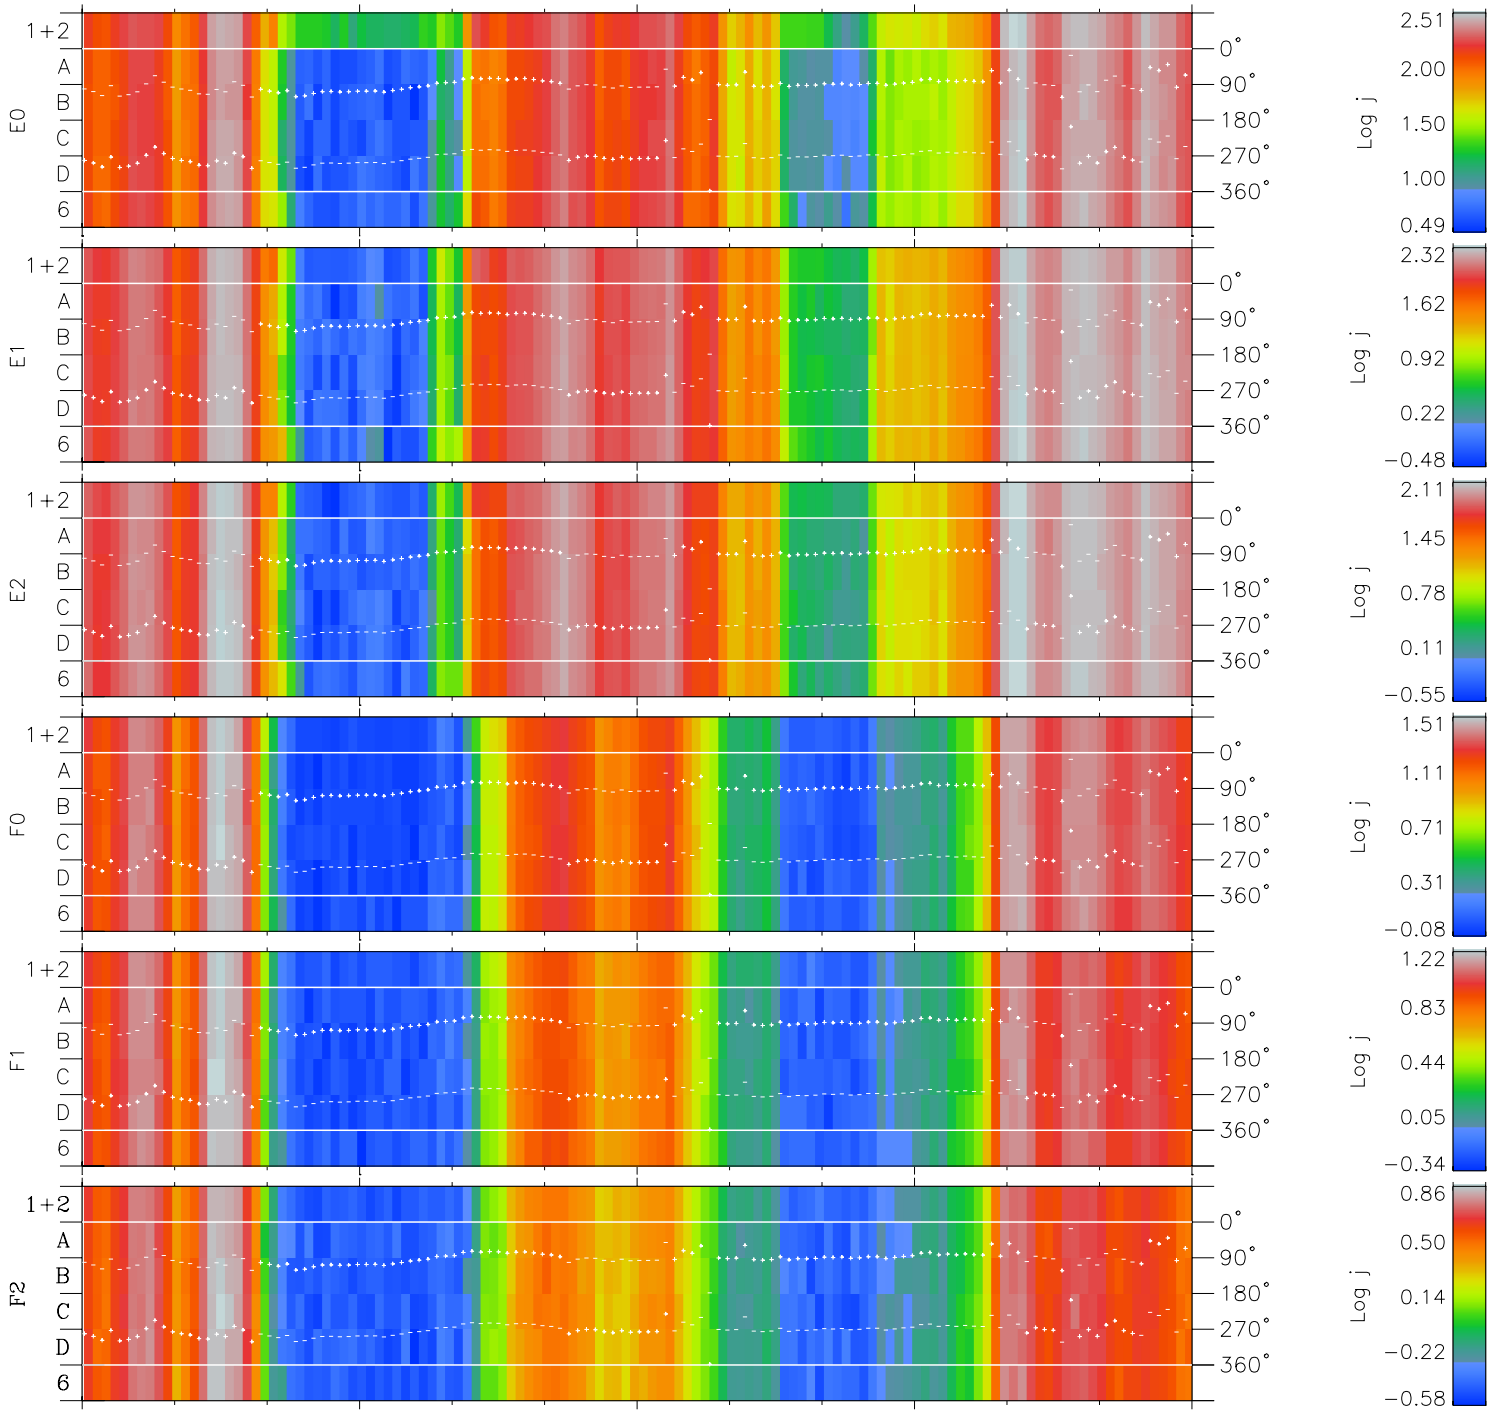

Galileo EPD Real Time Azimuth Anisotropies 97151

Software Version: RTAZIM_FLUX V 1.20
 Data Production: 06-03-00
 Plot Production: Sat Sep 15 09:09:32 2001
 Color File: wondr3
 Geofactor File: 1.1

00:00:00 1997-151	151-06	151-12	151-18	00:00:00 1997-152	
+	+	+	+	+	X JSE(R _j)
-94.99	-94.97	-94.93	-94.88	-94.81	Y JSE(R _j)
-29.74	-30.24	-30.74	-31.24	-31.72	Z JSE(R _j)
0.31	0.34	0.37	0.39	0.42	

◇ = Jupiter look direction
 □ = Corotation look direction