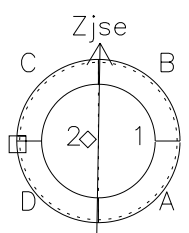

Galileo EPD Real Time Azimuth Anisotropies 97151

Software Version: RTAZIM_NORM V 1.20
 Data Production: 06-03-00
 Plot Production: Sat Sep 15 09:09:38 2001
 Color File: wondr3
 Geofactor File: 1.1

00:00:00 1997-151	151-06	151-12	151-18	00:00:00 1997-152	
+	+	+	+	+	X JSE(R _j)
-94.99	-94.97	-94.93	-94.88	-94.81	Y JSE(R _j)
-29.74	-30.24	-30.74	-31.24	-31.72	Z JSE(R _j)
0.31	0.34	0.37	0.39	0.42	

- ◇ = Jupiter look direction
- = Corotation look direction