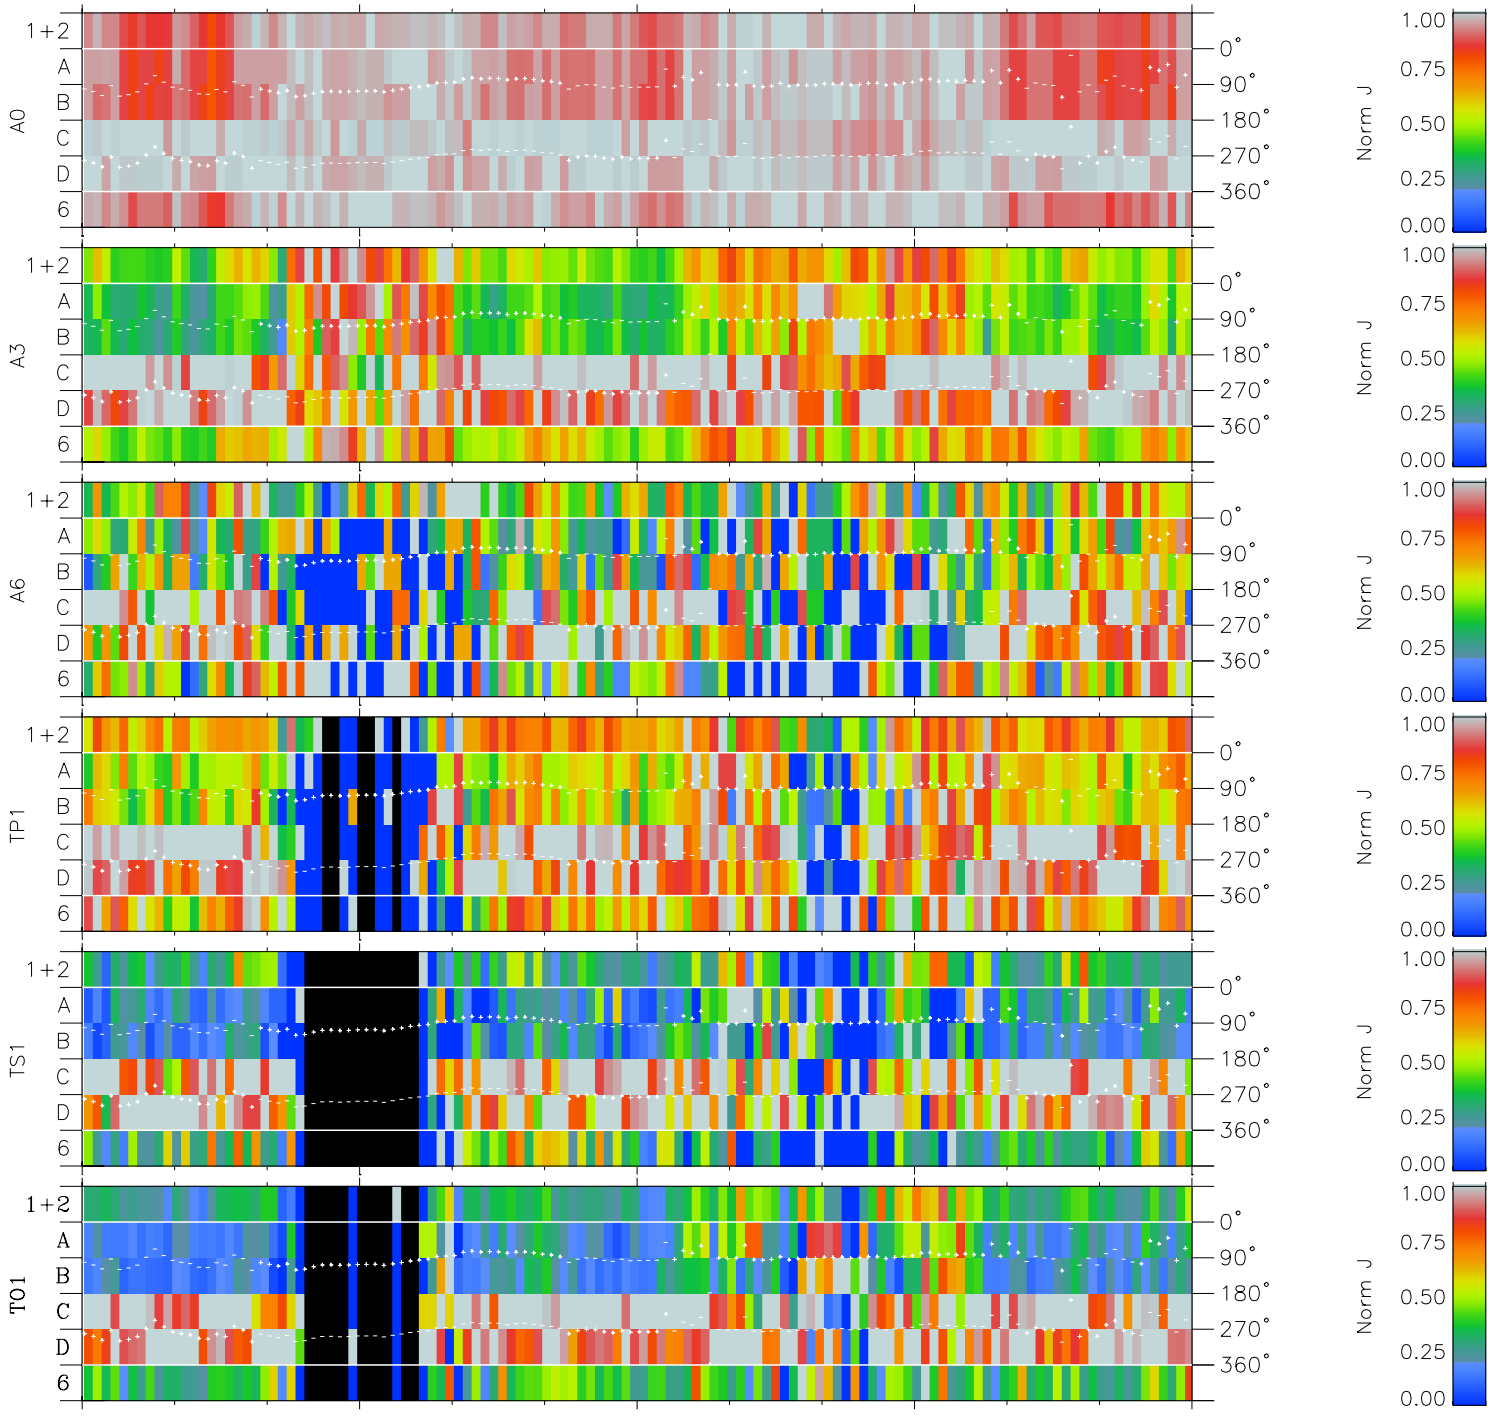

Galileo EPD Real Time Azimuth Anisotropies 97151

Software Version: RTAZIM_NORM V 1.20
 Data Production: 06-03-00
 Plot Production: Sat Sep 15 09:09:38 2001
 Color File: wondr3
 Geofactor File: 1.1

00:00:00 1997-151	151-06	151-12	151-18	00:00:00 1997-152	
+	+	+	+	+	X JSE(R _j)
-94.99	-94.97	-94.93	-94.88	-94.81	Y JSE(R _j)
-29.74	-30.24	-30.74	-31.24	-31.72	Z JSE(R _j)
0.31	0.34	0.37	0.39	0.42	

- ◇ = Jupiter look direction
- = Corotation look direction