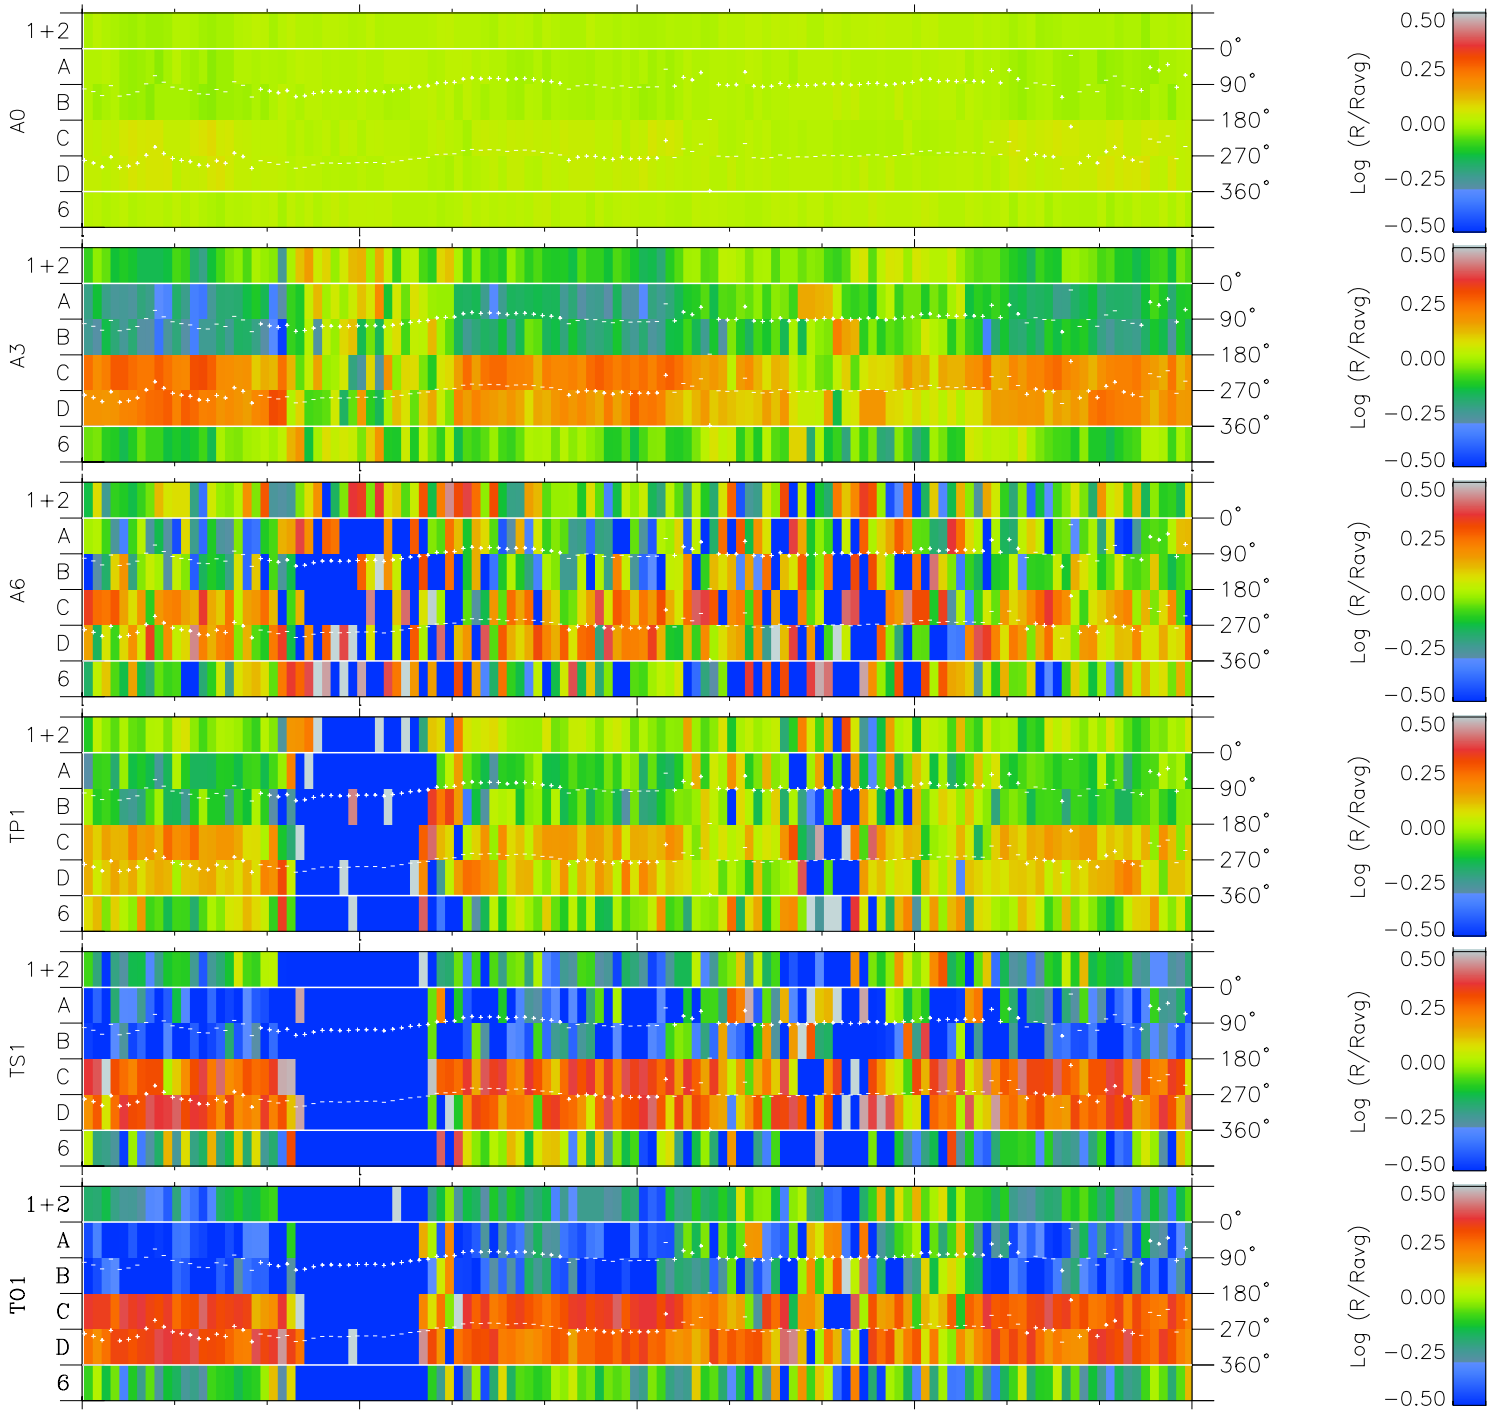

Galileo EPD Real Time Azimuth Anisotropies 97151

Software Version: RTAZIM_MEAN V 1.20
 Data Production: 06-03-00
 Plot Production: Sat Sep 15 09:09:15 2001
 Color File: wondr3
 Geofactor File: 1.1

00:00:00 1997-151	151-06	151-12	151-18	00:00:00 1997-152	
+	+	+	+	+	X JSE(R _j)
-94.99	-94.97	-94.93	-94.88	-94.81	Y JSE(R _j)
-29.74	-30.24	-30.74	-31.24	-31.72	Z JSE(R _j)
0.31	0.34	0.37	0.39	0.42	

◇ = Jupiter look direction
 □ = Corotation look direction