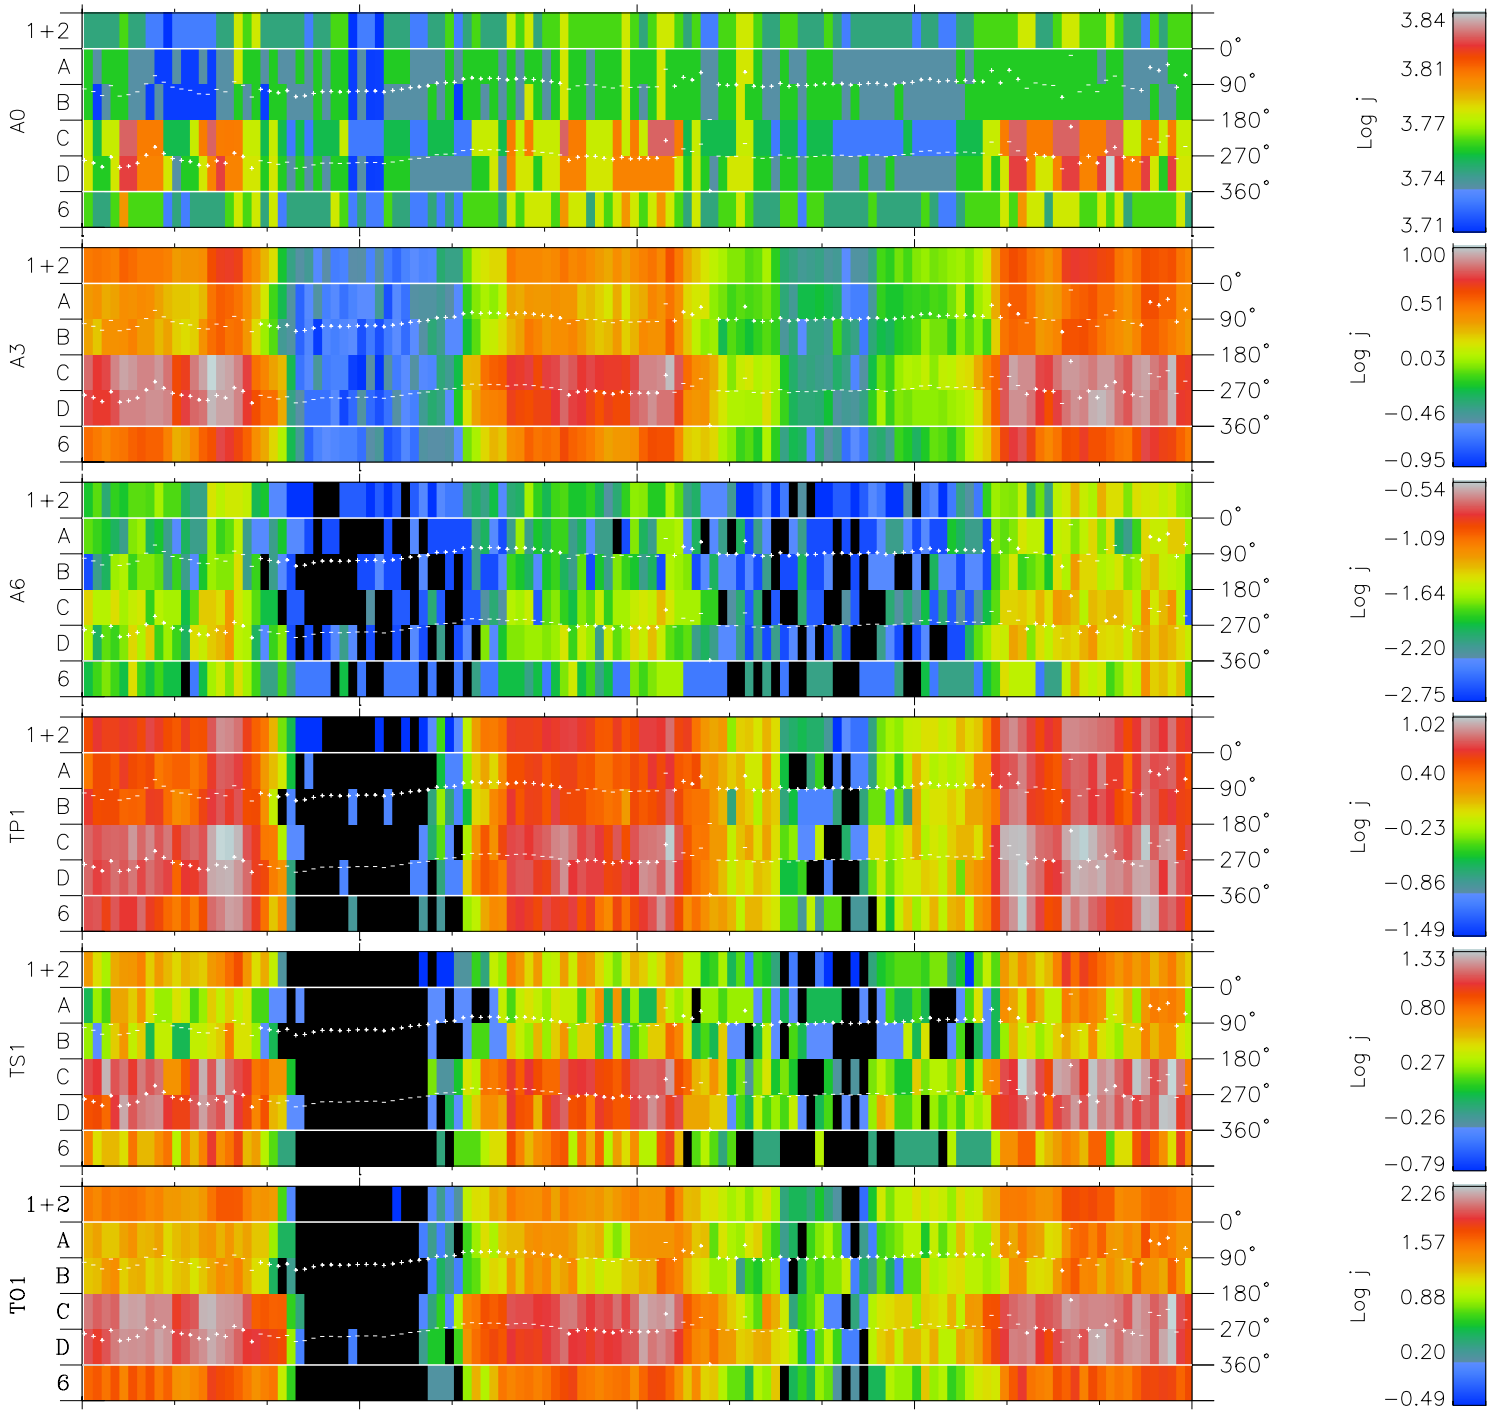

Galileo EPD Real Time Azimuth Anisotropies 97151

Software Version: RTAZIM_FLUX V 1.20
 Data Production: 06-03-00
 Plot Production: Sat Sep 15 09:09:26 2001
 Color File: wondr3
 Geofactor File: 1.1

| | | | | | |
|----------------------|--------|--------|--------|----------------------|------------------------|
| 00:00:00 1997-151 | 151-06 | 151-12 | 151-18 | 00:00:00 1997-152 | |
| + | + | + | + | + | X JSE(R _j) |
| -94.99 | -94.97 | -94.93 | -94.88 | -94.81 | Y JSE(R _j) |
| -29.74 | -30.24 | -30.74 | -31.24 | -31.72 | Z JSE(R _j) |
| 0.31 | 0.34 | 0.37 | 0.39 | 0.42 | |

◇ = Jupiter look direction
 □ = Corotation look direction