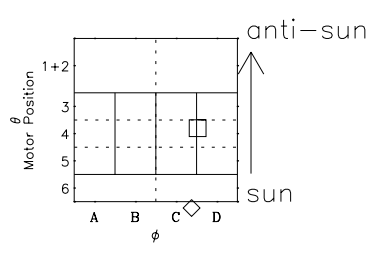

# Galileo EPD Real Time Omni Spectrum 97150

Software Version: RTSPEC\_OMNI V 1.20  
 Data Production: 06-03-00  
 Plot Production: Sat Sep 15 08:59:25 2001  
 Color File: wondr3  
 Geofactor File: 1.1

◇ = Jupiter look direction  
 □ = Corotation look direction