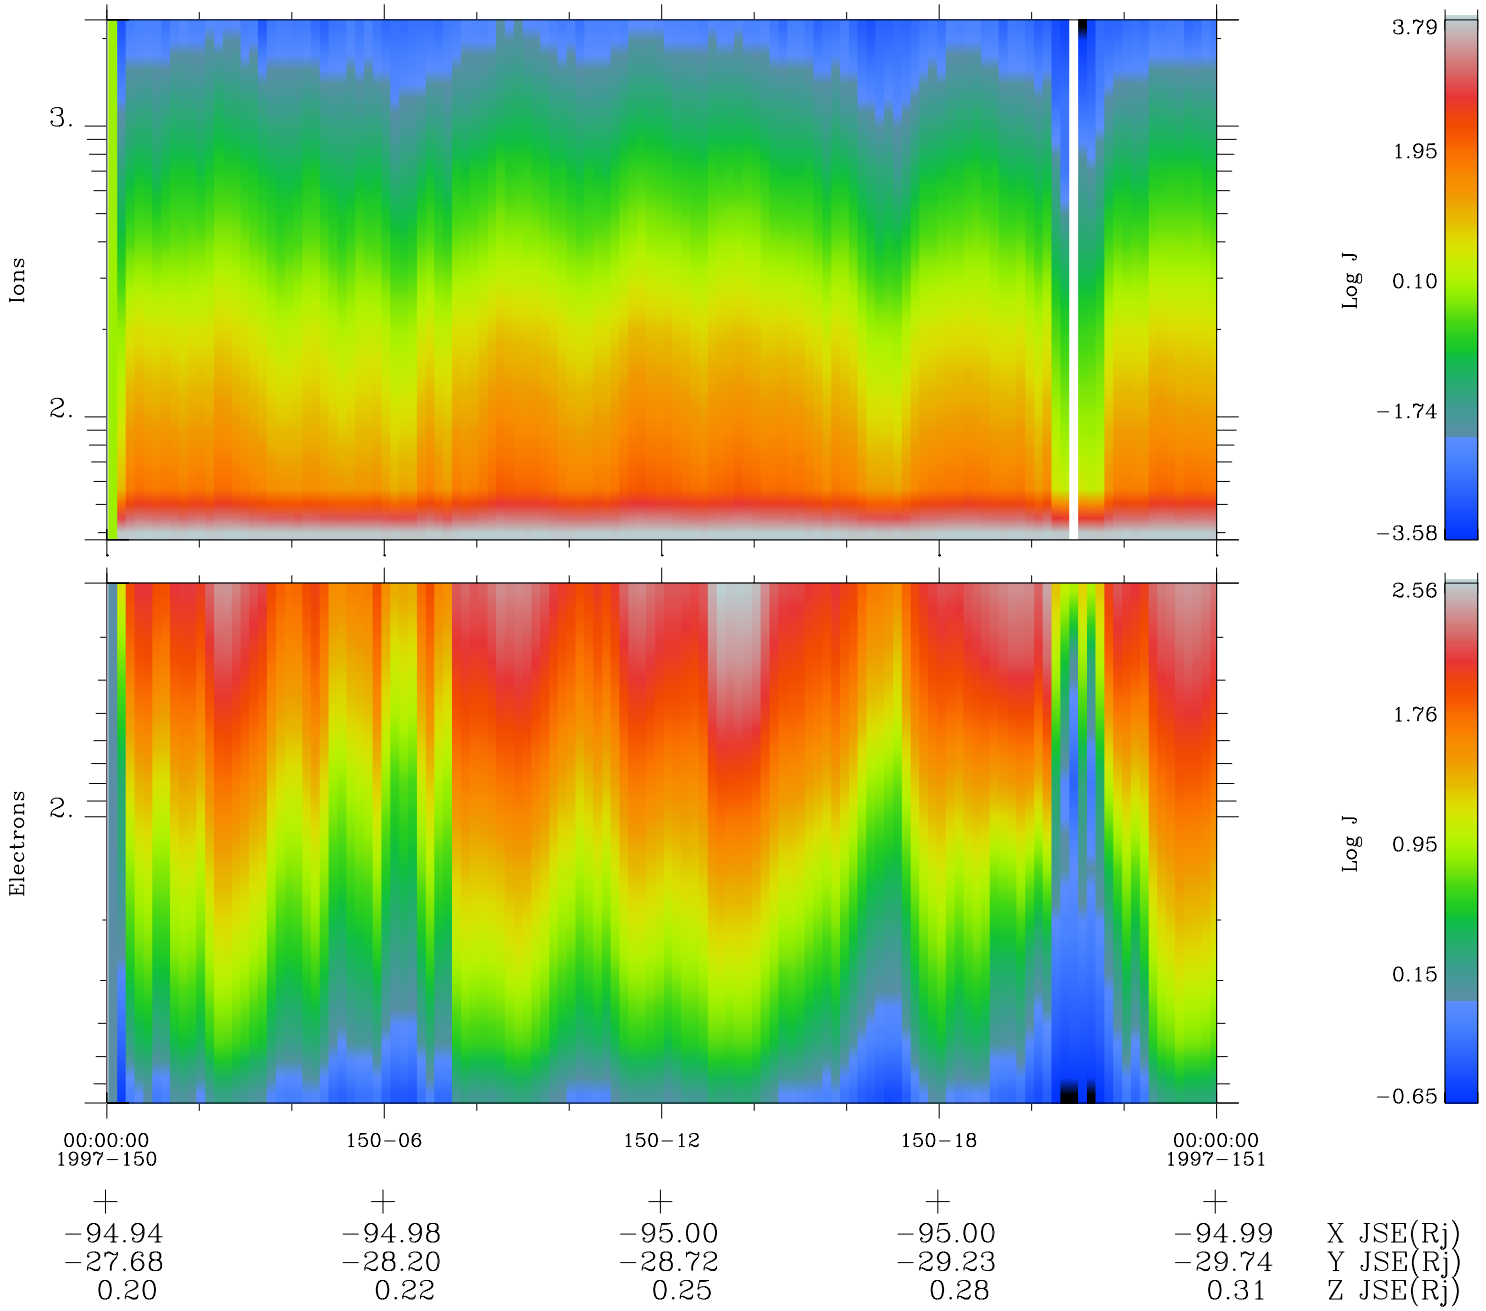

# Galileo EPD Real Time Omni Spectrum 97150

Software Version: RTSPEC\_OMNI V 1.20  
 Data Production: 06-03-00  
 Plot Production: Sat Sep 15 08:59:25 2001  
 Color File: wondr3  
 Geofactor File: 1.1

◇ = Jupiter look direction  
 □ = Corotation look direction