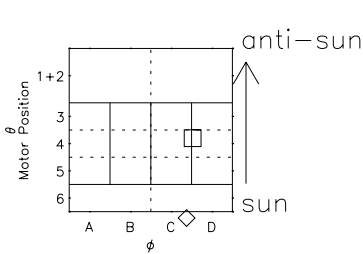

Galileo EPD Real Time R6 Electrons Spectra 97150

Software Version: RTSPEC_R6 V 1.20
 Data Production: 06-03-00
 Plot Production: Sat Sep 15 08:59:18 2001
 Color File: wondr3
 Geofactor File: 1.1

- ◇ = Jupiter look direction
- = Corotation look direction