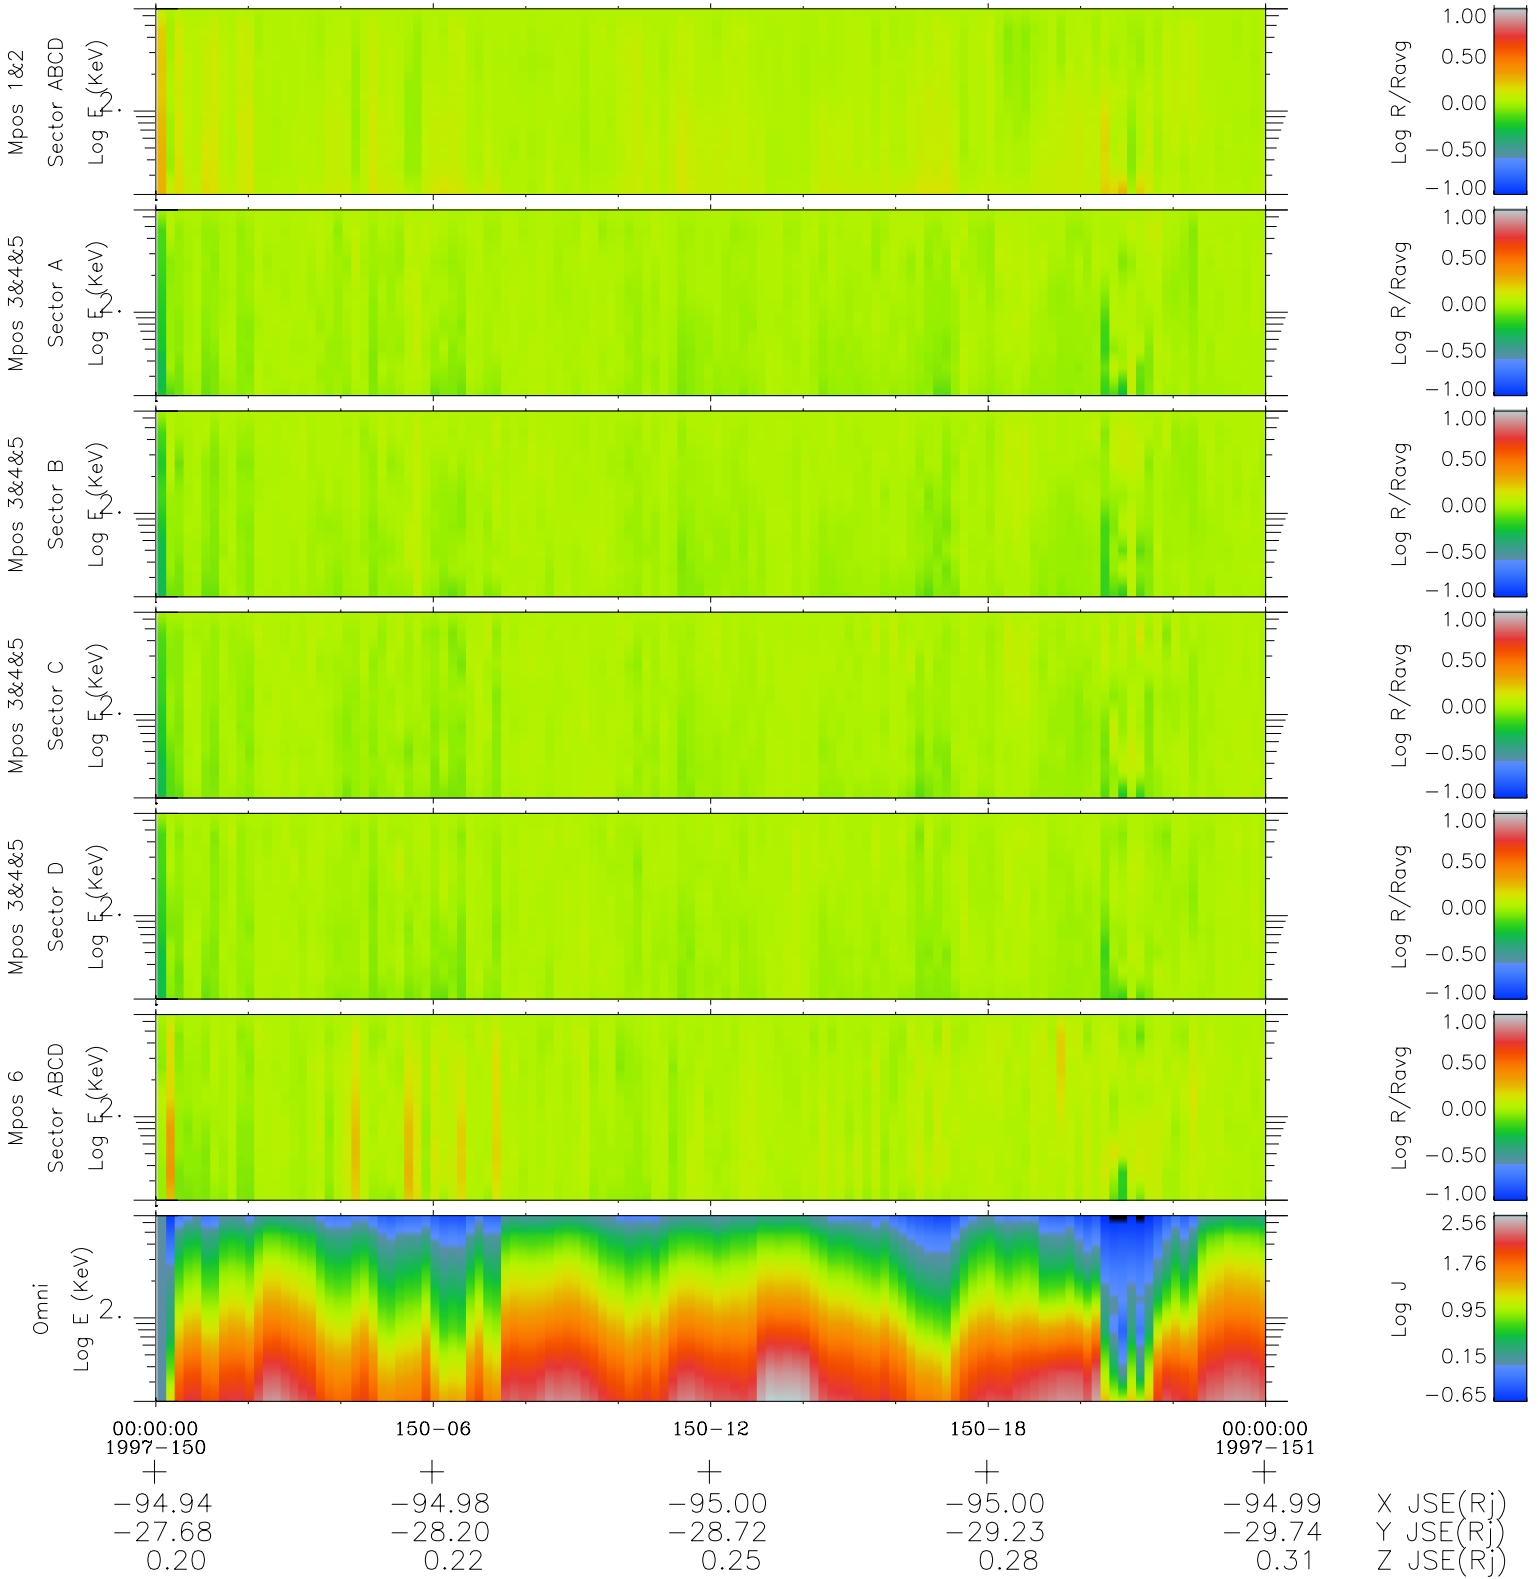

Galileo EPD Real Time R6 Electrons Spectra 97150

Software Version: RTSPEC_R6 V 1.20
 Data Production: 06-03-00
 Plot Production: Sat Sep 15 08:59:18 2001
 Color File: wondr3
 Geofactor File: 1.1

- ◇ = Jupiter look direction
- = Corotation look direction