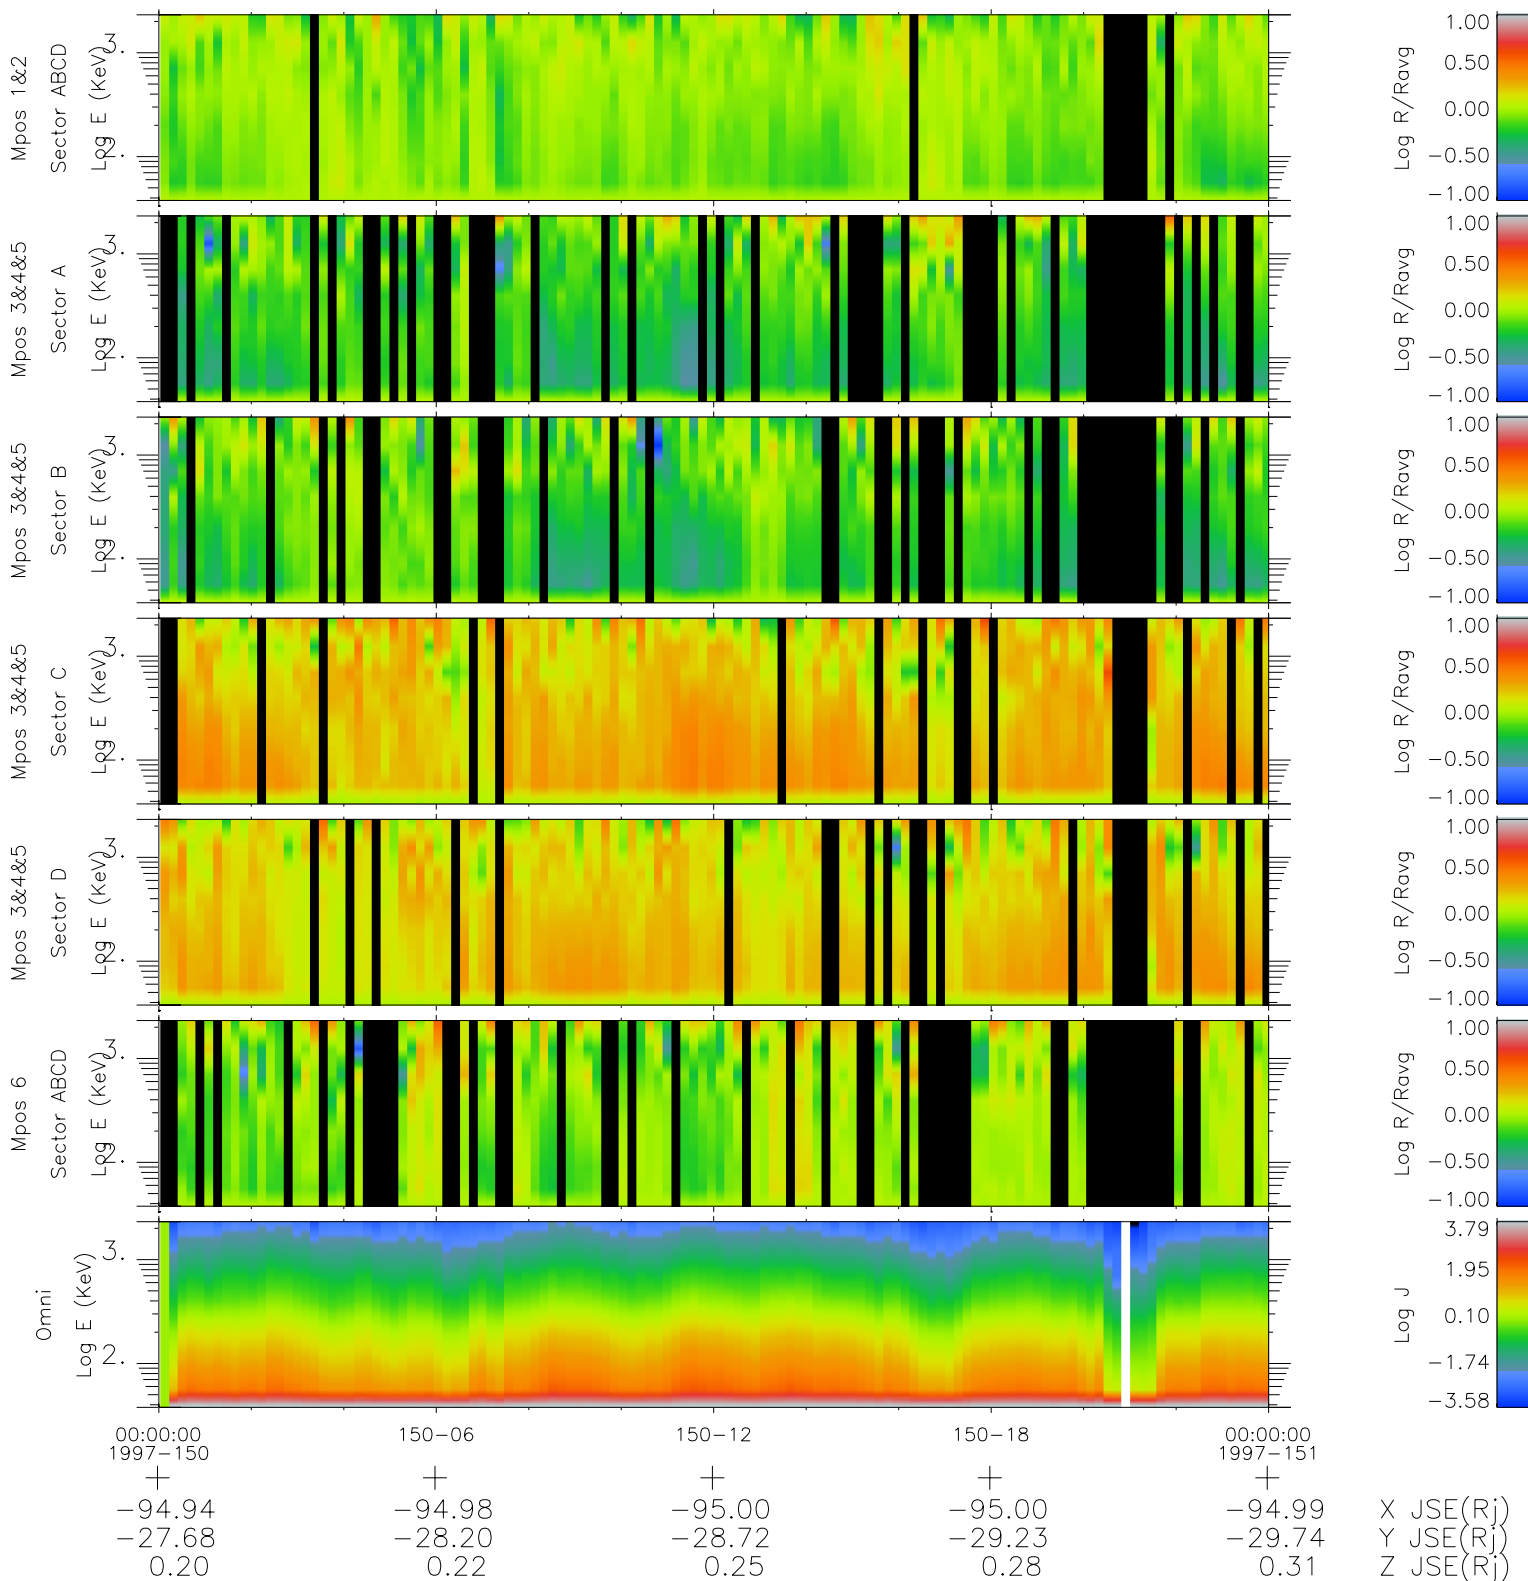

Galileo EPD Real Time R6 Ions Spectra 97150

Software Version: RTSPEC_R6 V 1.20
 Data Production: 06-03-00
 Plot Production: Sat Sep 15 08:59:11 2001
 Color File: wondr3
 Geofactor File: 1.1

- ◇ = Jupiter look direction
- = Corotation look direction