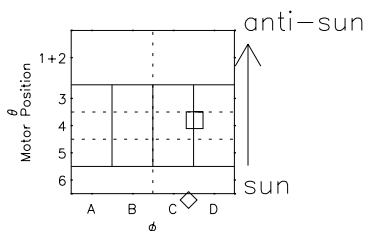

Galileo EPD Real Time R6 Ions Spectra 97150

Software Version: RTSPEC_R6 V 1.20
 Data Production: 06-03-00
 Plot Production: Sat Sep 15 08:59:11 2001
 Color File: wondr3
 Geofactor File: 1.1

- ◇ = Jupiter look direction
- = Corotation look direction