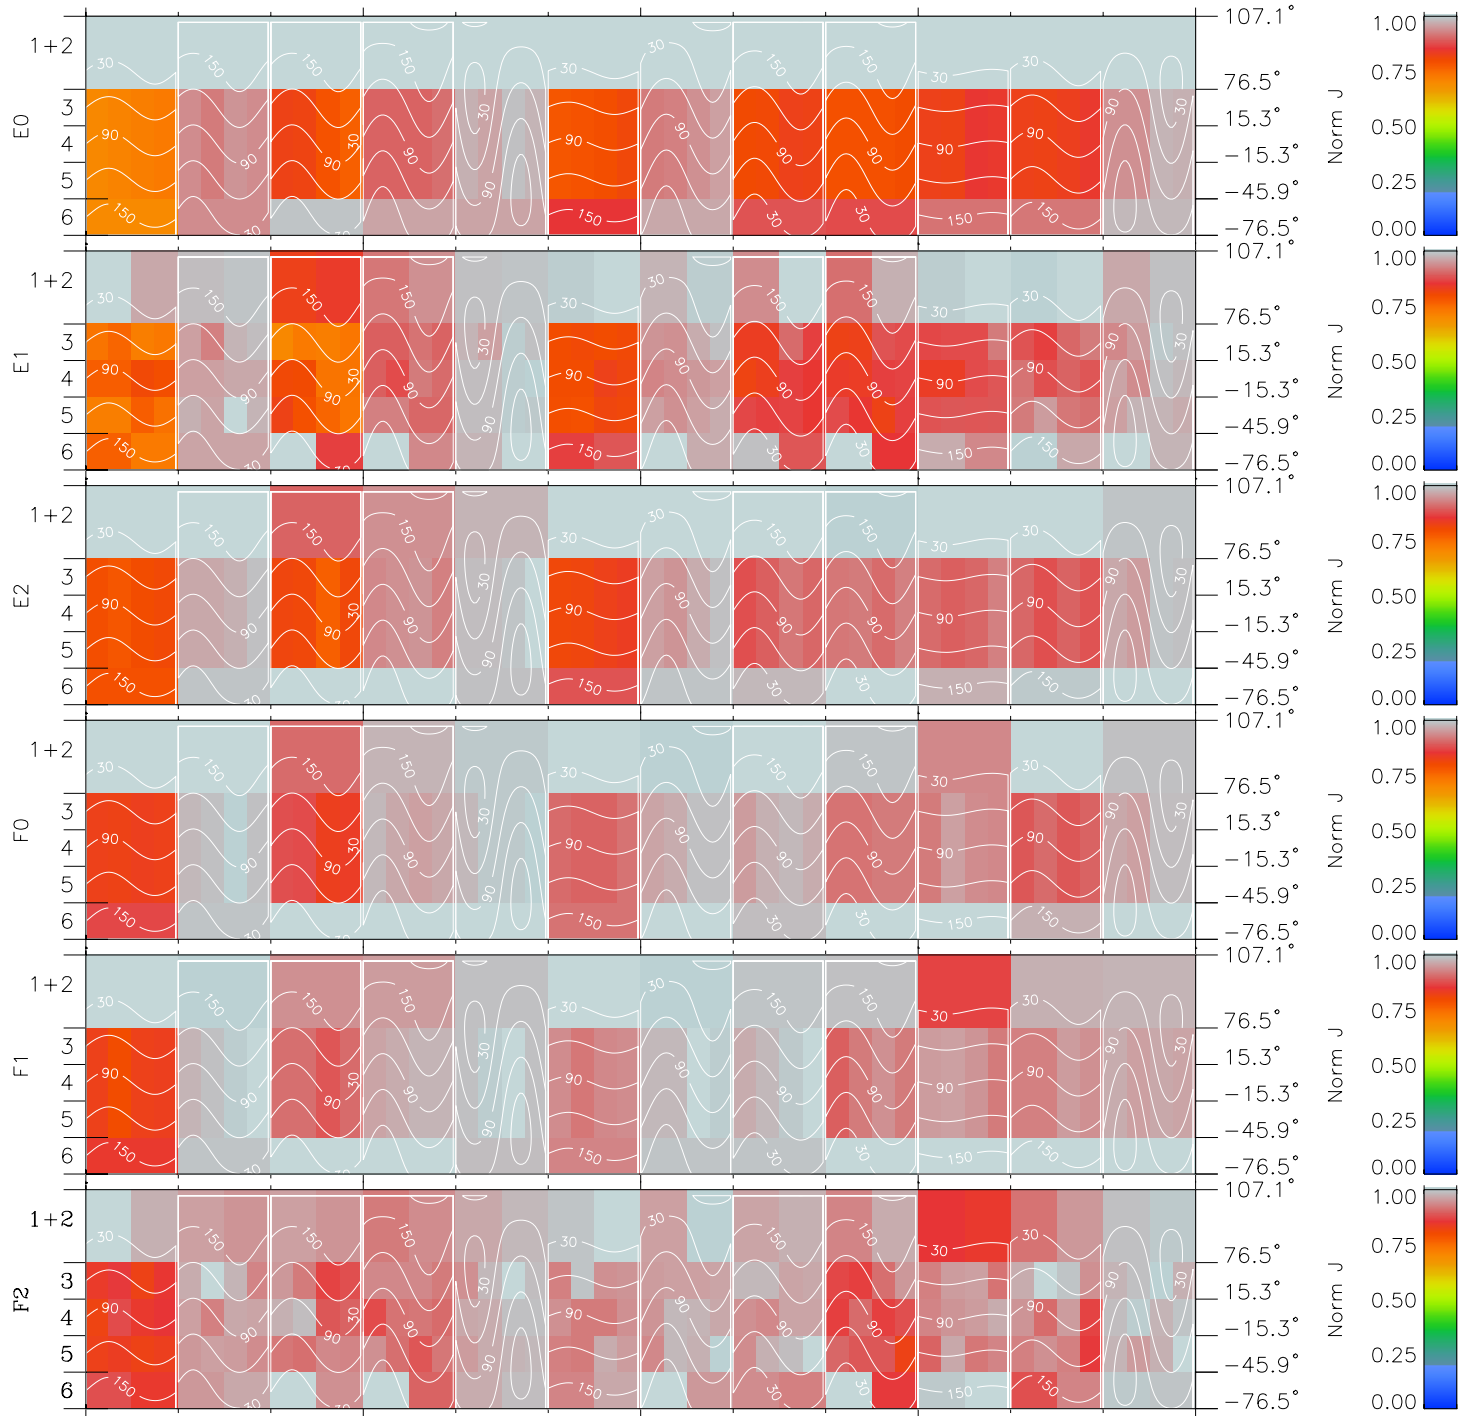

# Galileo EPD Real Time All-Sky Anisotropies 97150

Software Version: RTSKY\_NORM V 1.20  
 Data Production: 06-03-00  
 Plot Production: Sat Sep 15 09:00:11 2001  
 Color File: wondr3  
 Geofactor File: 1.1

00:00:00  
1997-150

150-06

150-12

150-18

00:00:00  
1997-151

+  
-94.94  
-27.68  
0.20

+  
-94.98  
-28.20  
0.22

+  
-95.00  
-28.72  
0.25

+  
-95.00  
-29.23  
0.28

X JSE(R<sub>j</sub>)  
Y JSE(R<sub>j</sub>)  
Z JSE(R<sub>j</sub>)

- ◇ = Jupiter look direction
- = Corotation look direction