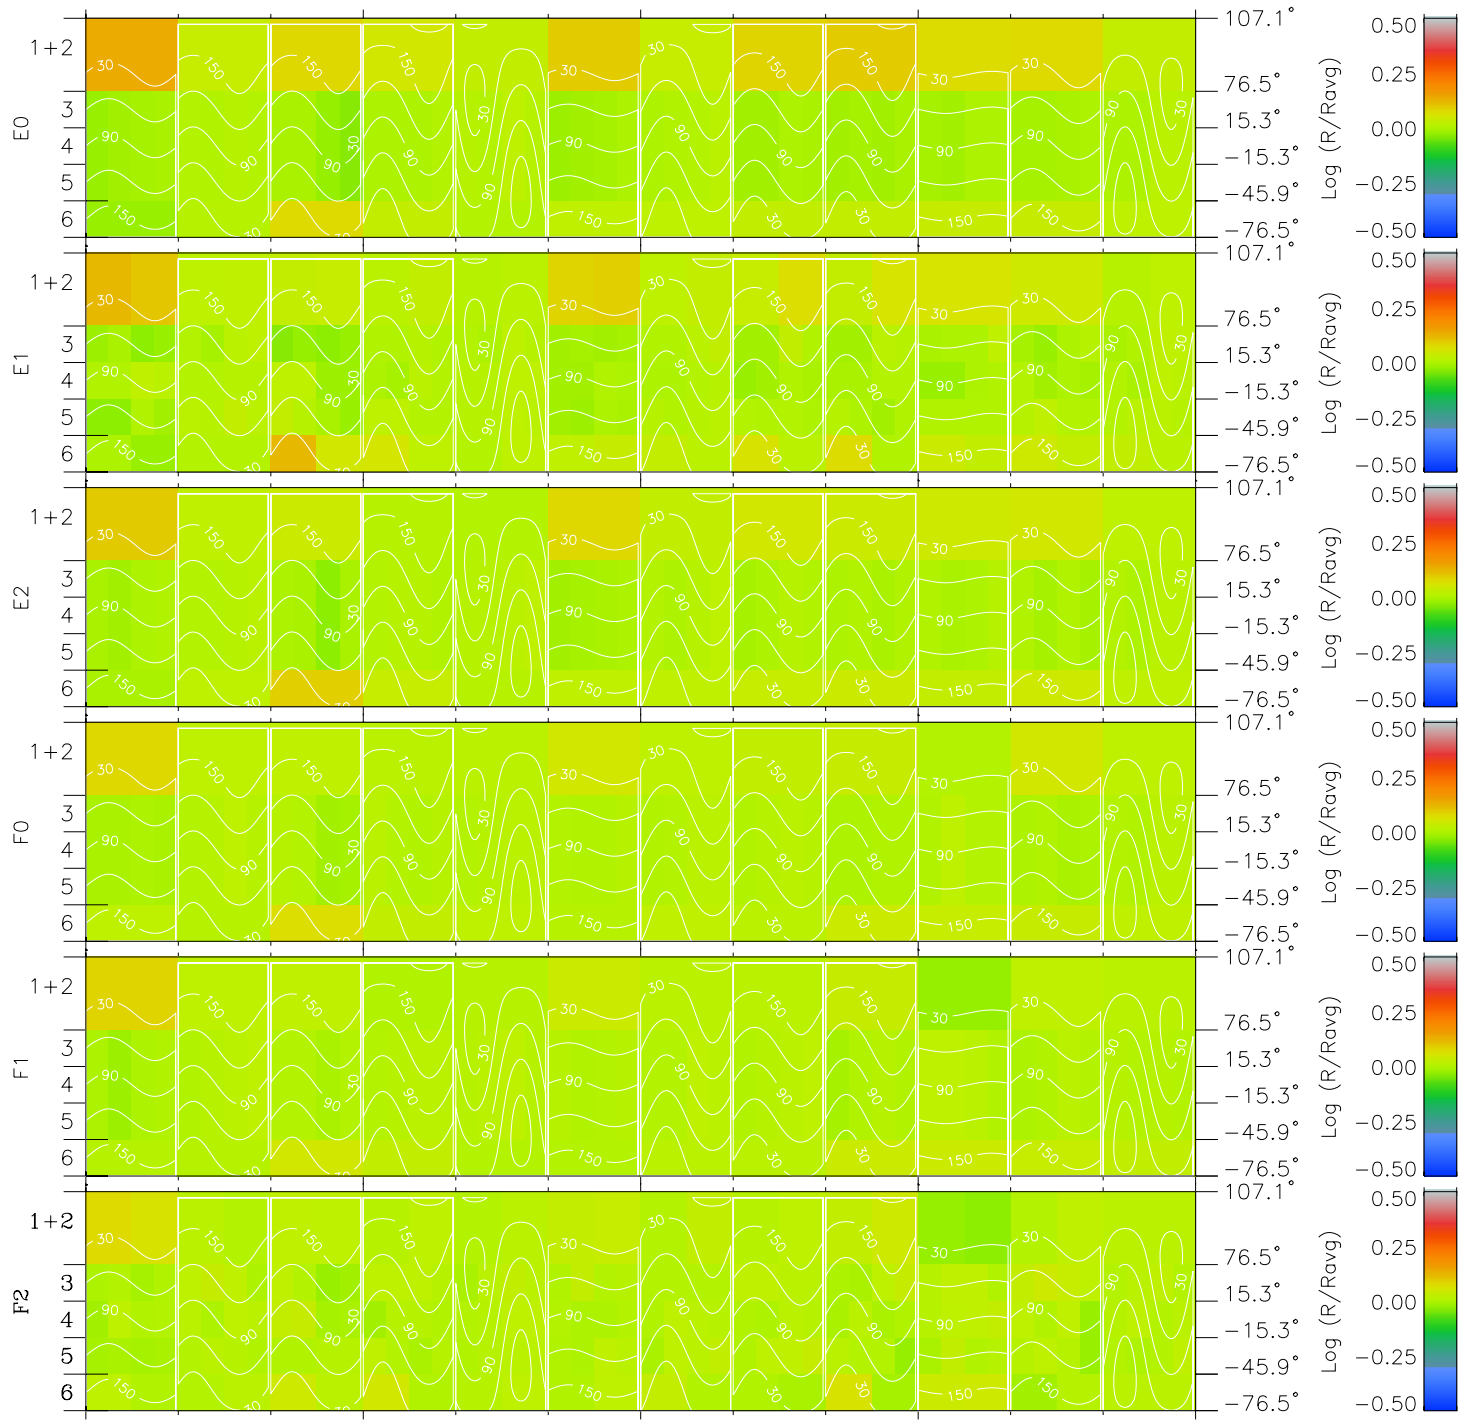

# Galileo EPD Real Time All-Sky Anisotropies 97150

Software Version: RTSKY\_MEAN V 1.20  
 Data Production: 06-03-00  
 Plot Production: Sat Sep 15 08:59:40 2001  
 Color File: wondr3  
 Geofactor File: 1.1

00:00:00 1997-150	150-06	150-12	150-18	00:00:00 1997-151	X JSE(R <sub>j</sub> )
+	+	+	+	+	Y JSE(R <sub>j</sub> )
-94.94	-94.98	-95.00	-95.00	-94.99	Z JSE(R <sub>j</sub> )
-27.68	-28.20	-28.72	-29.23	-29.74	
0.20	0.22	0.25	0.28	0.31	

- ◇ = Jupiter look direction
- = Corotation look direction