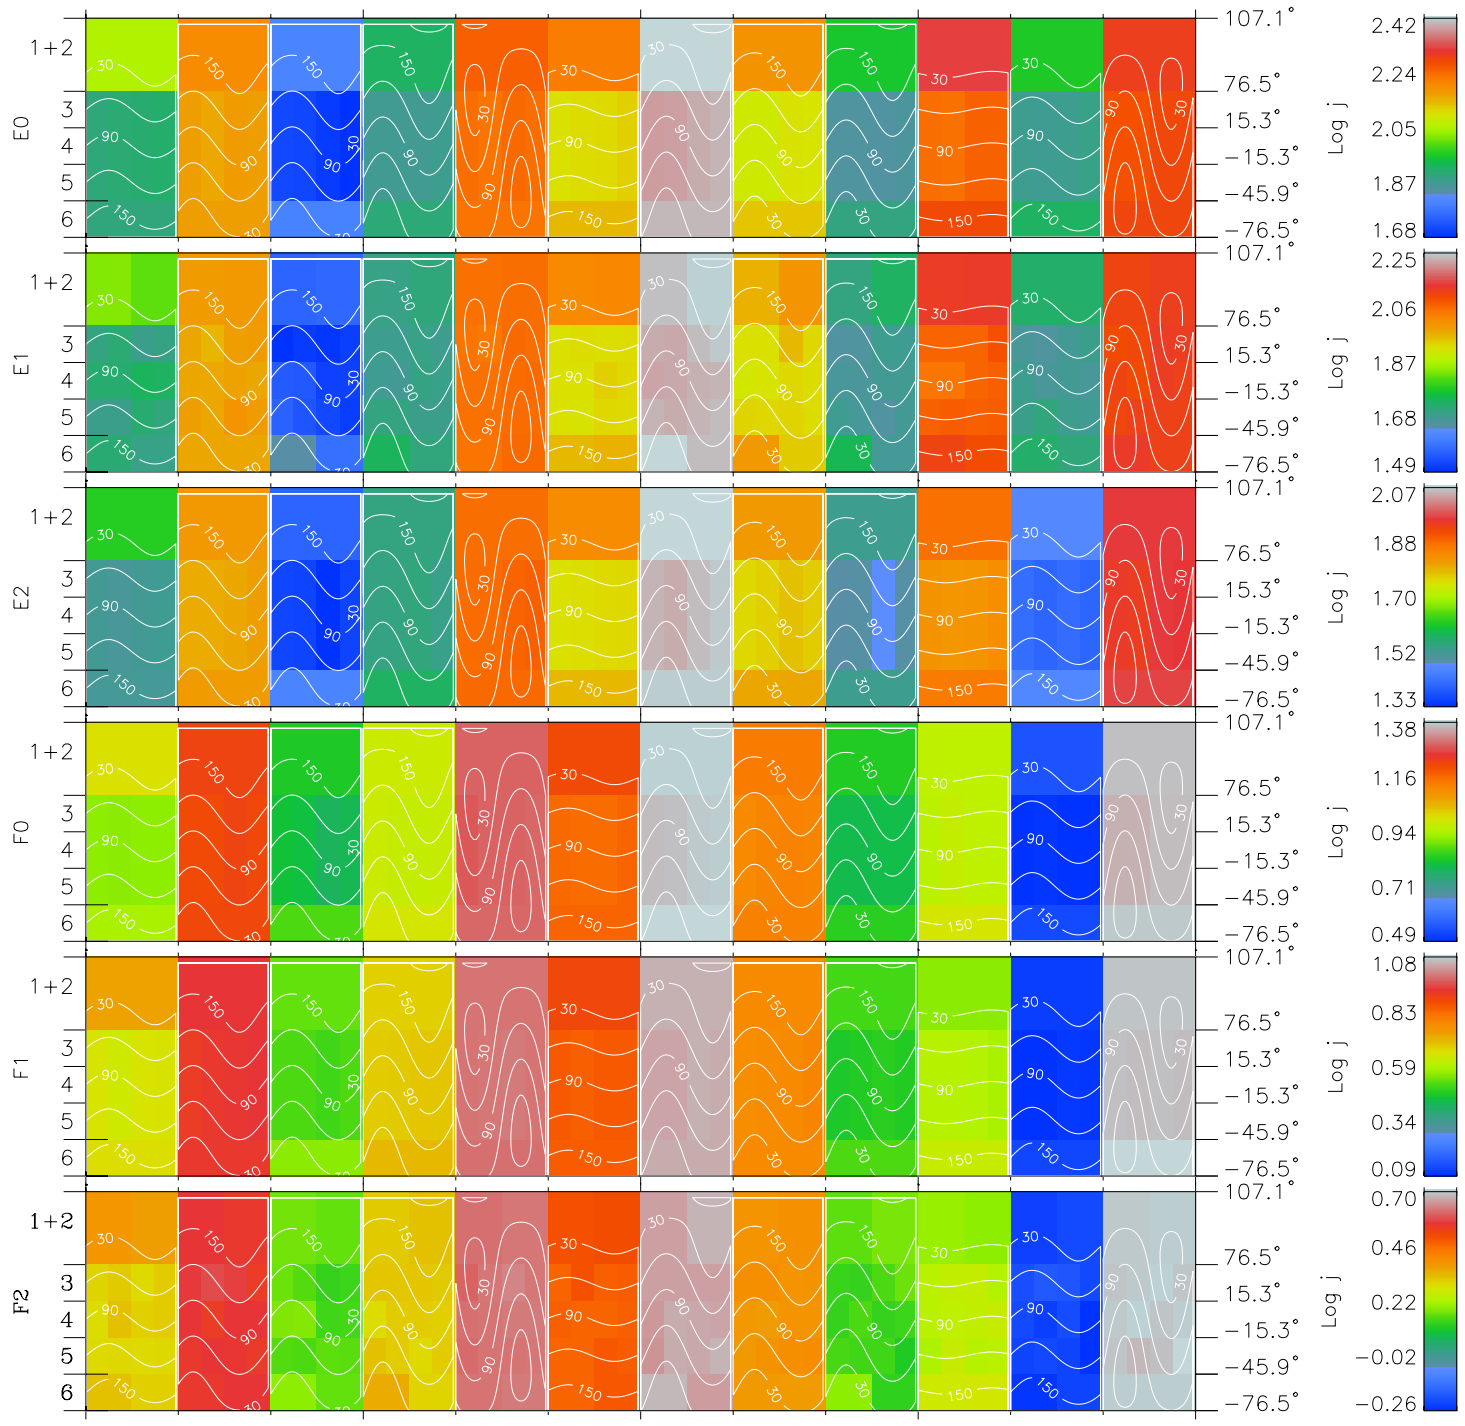

Galileo EPD Real Time All-Sky Anisotropies 97150

Software Version: RTSKY_FLUX V 1.20
 Data Production: 06-03-00
 Plot Production: Sat Sep 15 08:59:55 2001
 Color File: wondr3
 Geofactor File: 1.1

00:00:00 1997-150	150-06	150-12	150-18	00:00:00 1997-151	X JSE(R _j)
+	+	+	+	+	Y JSE(R _j)
-94.94	-94.98	-95.00	-95.00	-94.99	Z JSE(R _j)
-27.68	-28.20	-28.72	-29.23	-29.74	
0.20	0.22	0.25	0.28	0.31	

- ◇ = Jupiter look direction
- = Corotation look direction