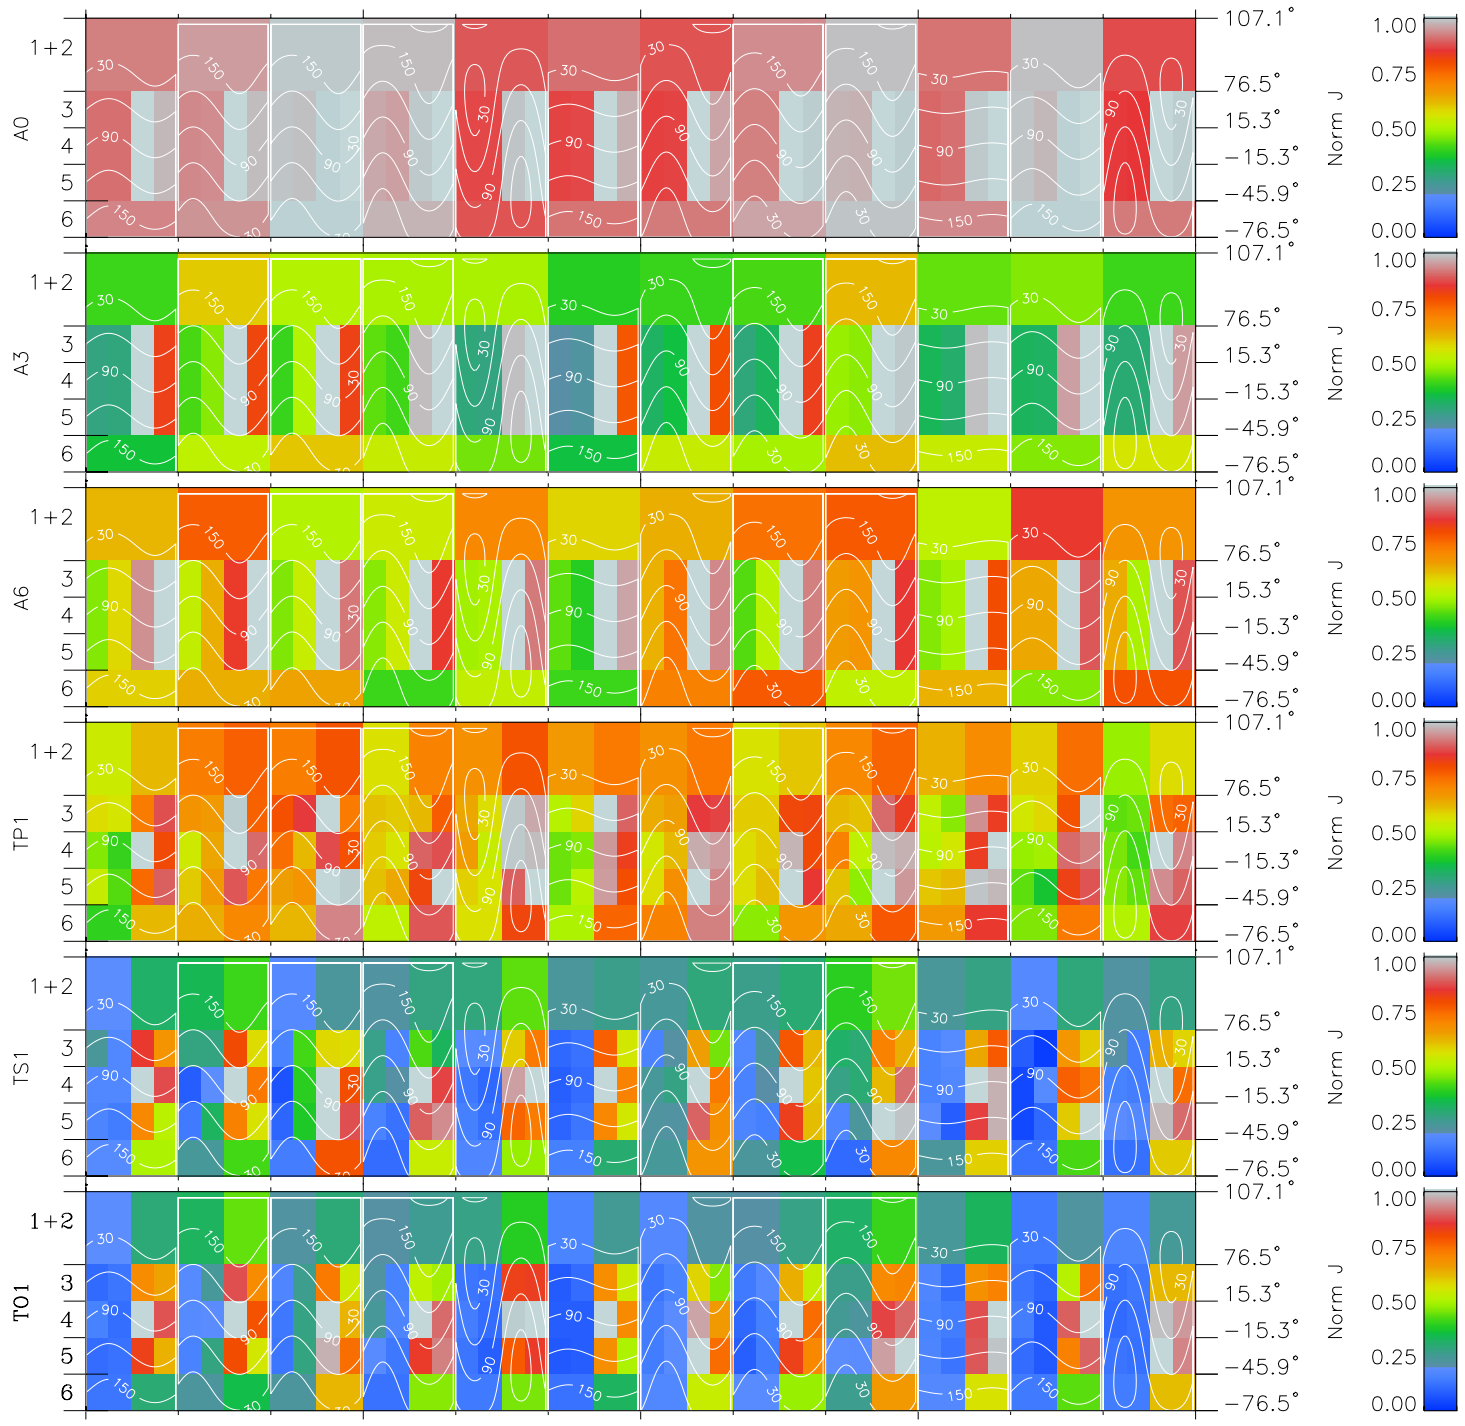

Galileo EPD Real Time All-Sky Anisotropies 97150

Software Version: RTSKY_NORM V 1.20
Data Production: 06-03-00
Plot Production: Sat Sep 15 09:00:03 2001
Color File: wondr3
Geofactor File: 1.1

00:00:00 1997-150	150-06	150-12	150-18	00:00:00 1997-151	
+	+	+	+	+	X JSE(R _j)
-94.94	-94.98	-95.00	-95.00	-94.99	Y JSE(R _j)
-27.68	-28.20	-28.72	-29.23	-29.74	Z JSE(R _j)
0.20	0.22	0.25	0.28	0.31	

- ◇ = Jupiter look direction
- = Corotation look direction