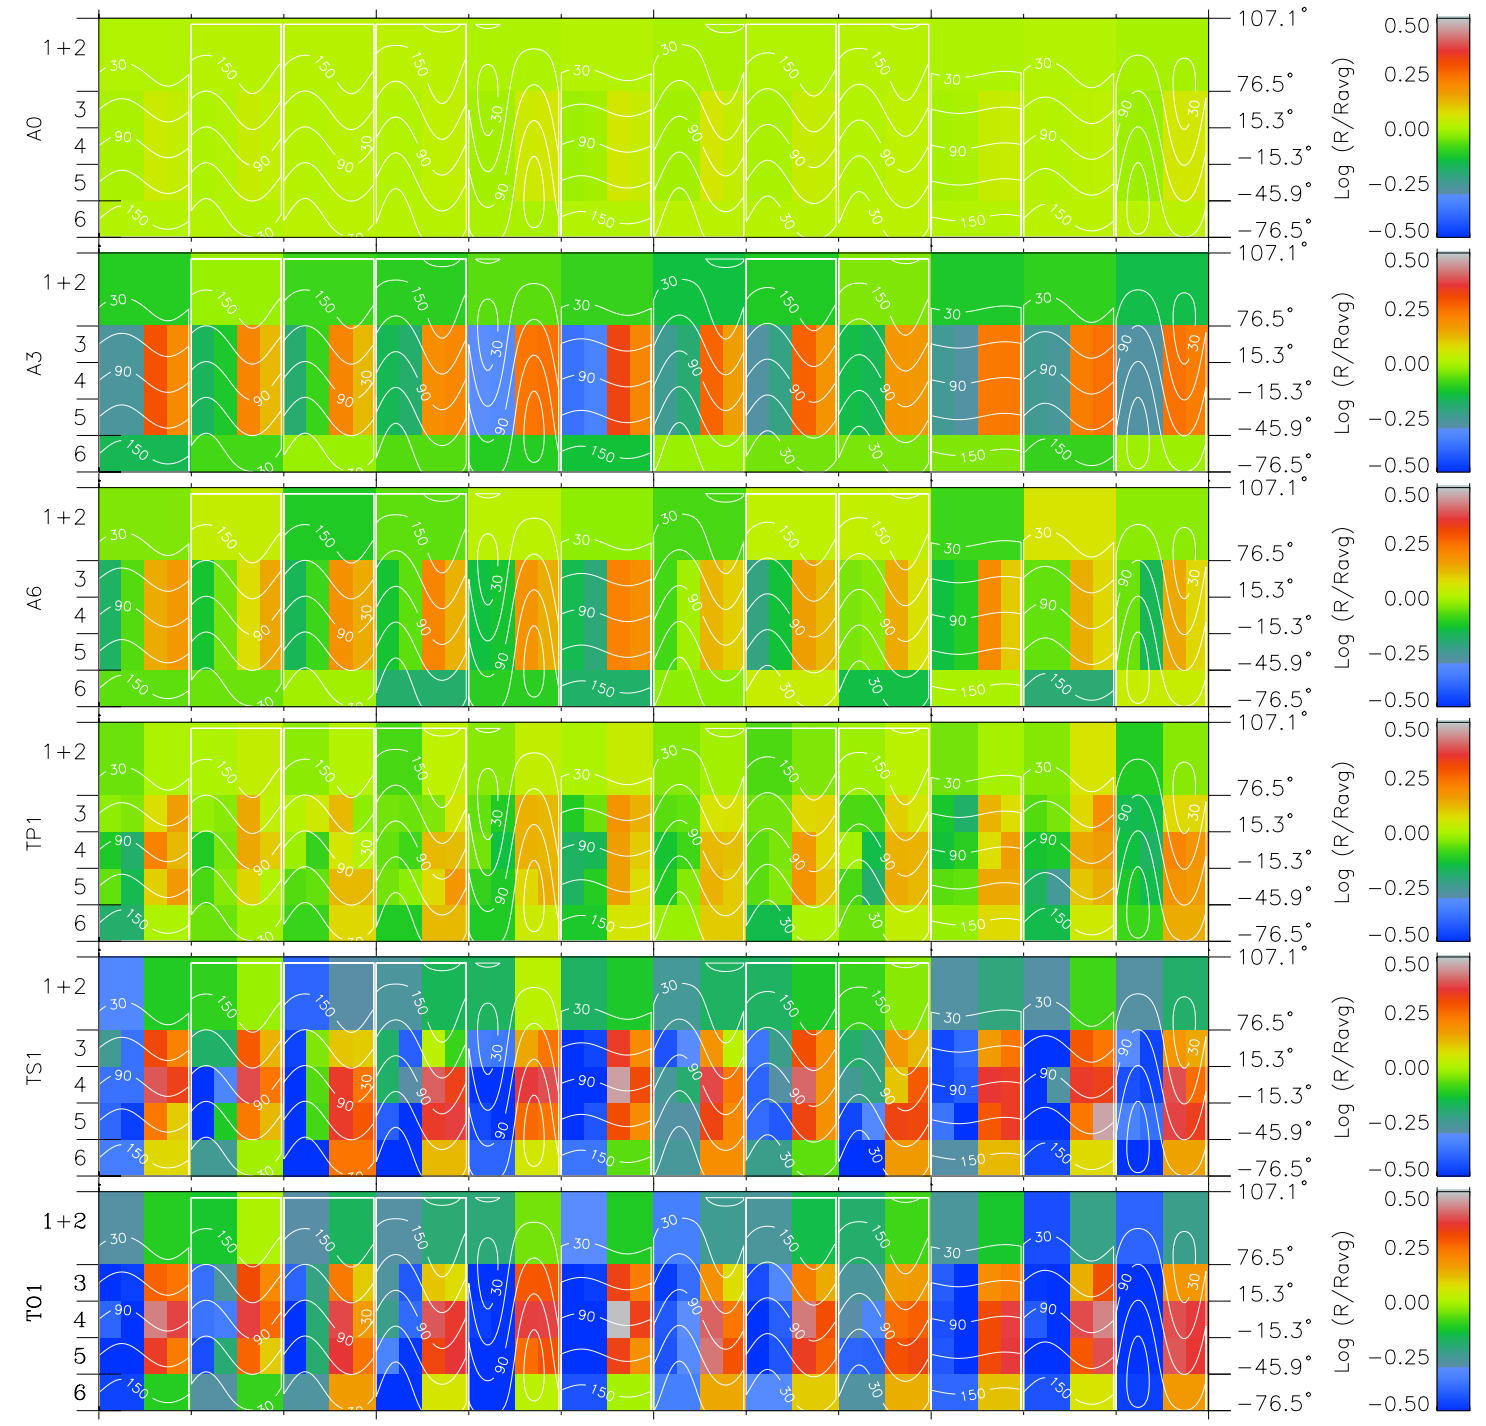

Galileo EPD Real Time All-Sky Anisotropies 97150

Software Version: RTSKY_MEAN V 1.20
 Data Production: 06-03-00
 Plot Production: Sat Sep 15 08:59:33 2001
 Color File: wondr3
 Geofactor File: 1.1

00:00:00 1997-150	150-06	150-12	150-18	00:00:00 1997-151	
+	+	+	+	+	
-94.94	-94.98	-95.00	-95.00	-94.99	X JSE(R _j)
-27.68	-28.20	-28.72	-29.23	-29.74	Y JSE(R _j)
0.20	0.22	0.25	0.28	0.31	Z JSE(R _j)

- ◇ = Jupiter look direction
- = Corotation look direction